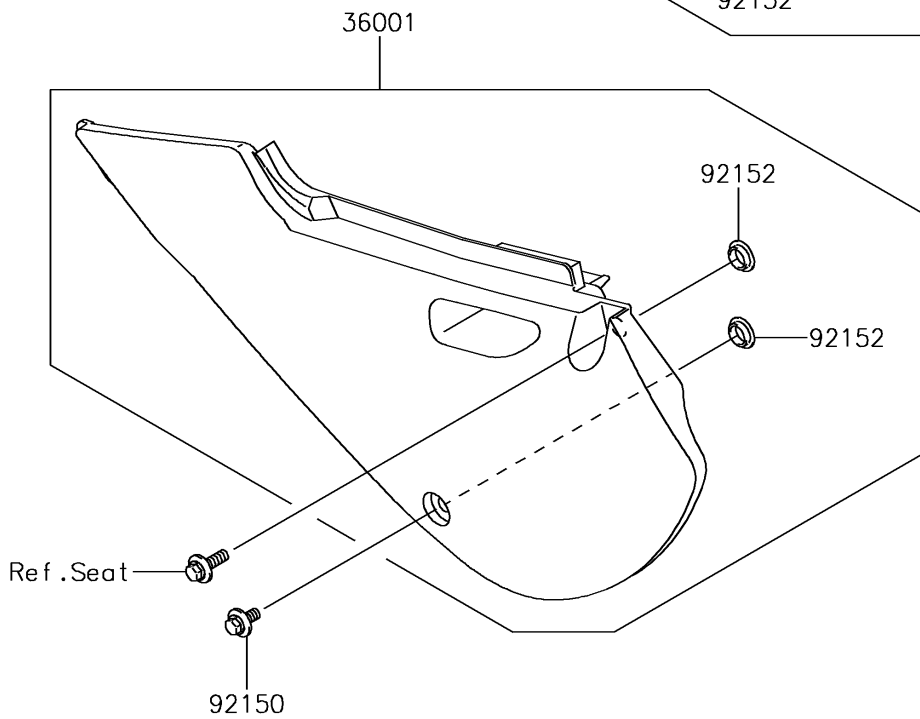

2015 KX™ 65

PARTS DIAGRAM

Side Covers

F2611

2015 KX™ 65

PARTS LIST

Side Covers

Kawasaki

Let the Good Times Roll®

ITEM NAME

PART NUMBER

QUANTITY
