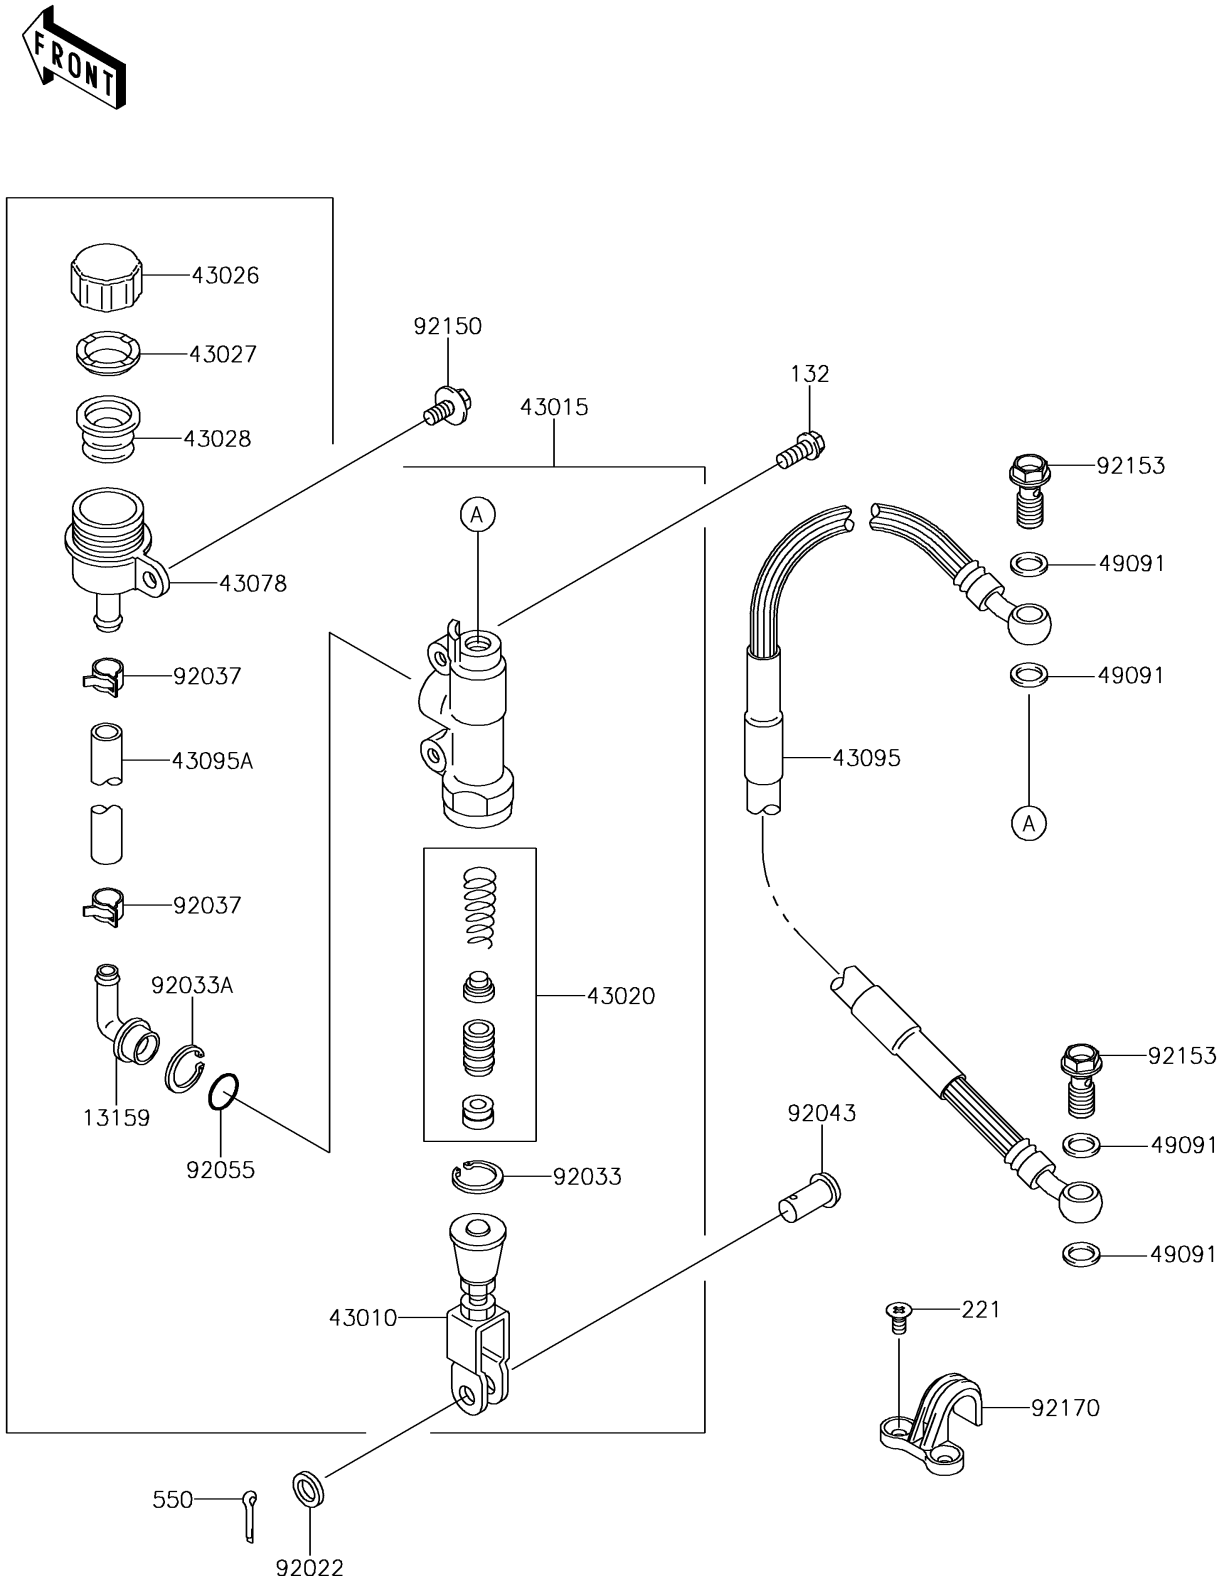

2015 KX™ 65

PARTS DIAGRAM

Rear Master Cylinder

F2293

2015 KX™ 65

PARTS LIST

Rear Master Cylinder

ITEM NAME

PART NUMBER

QUANTITY
