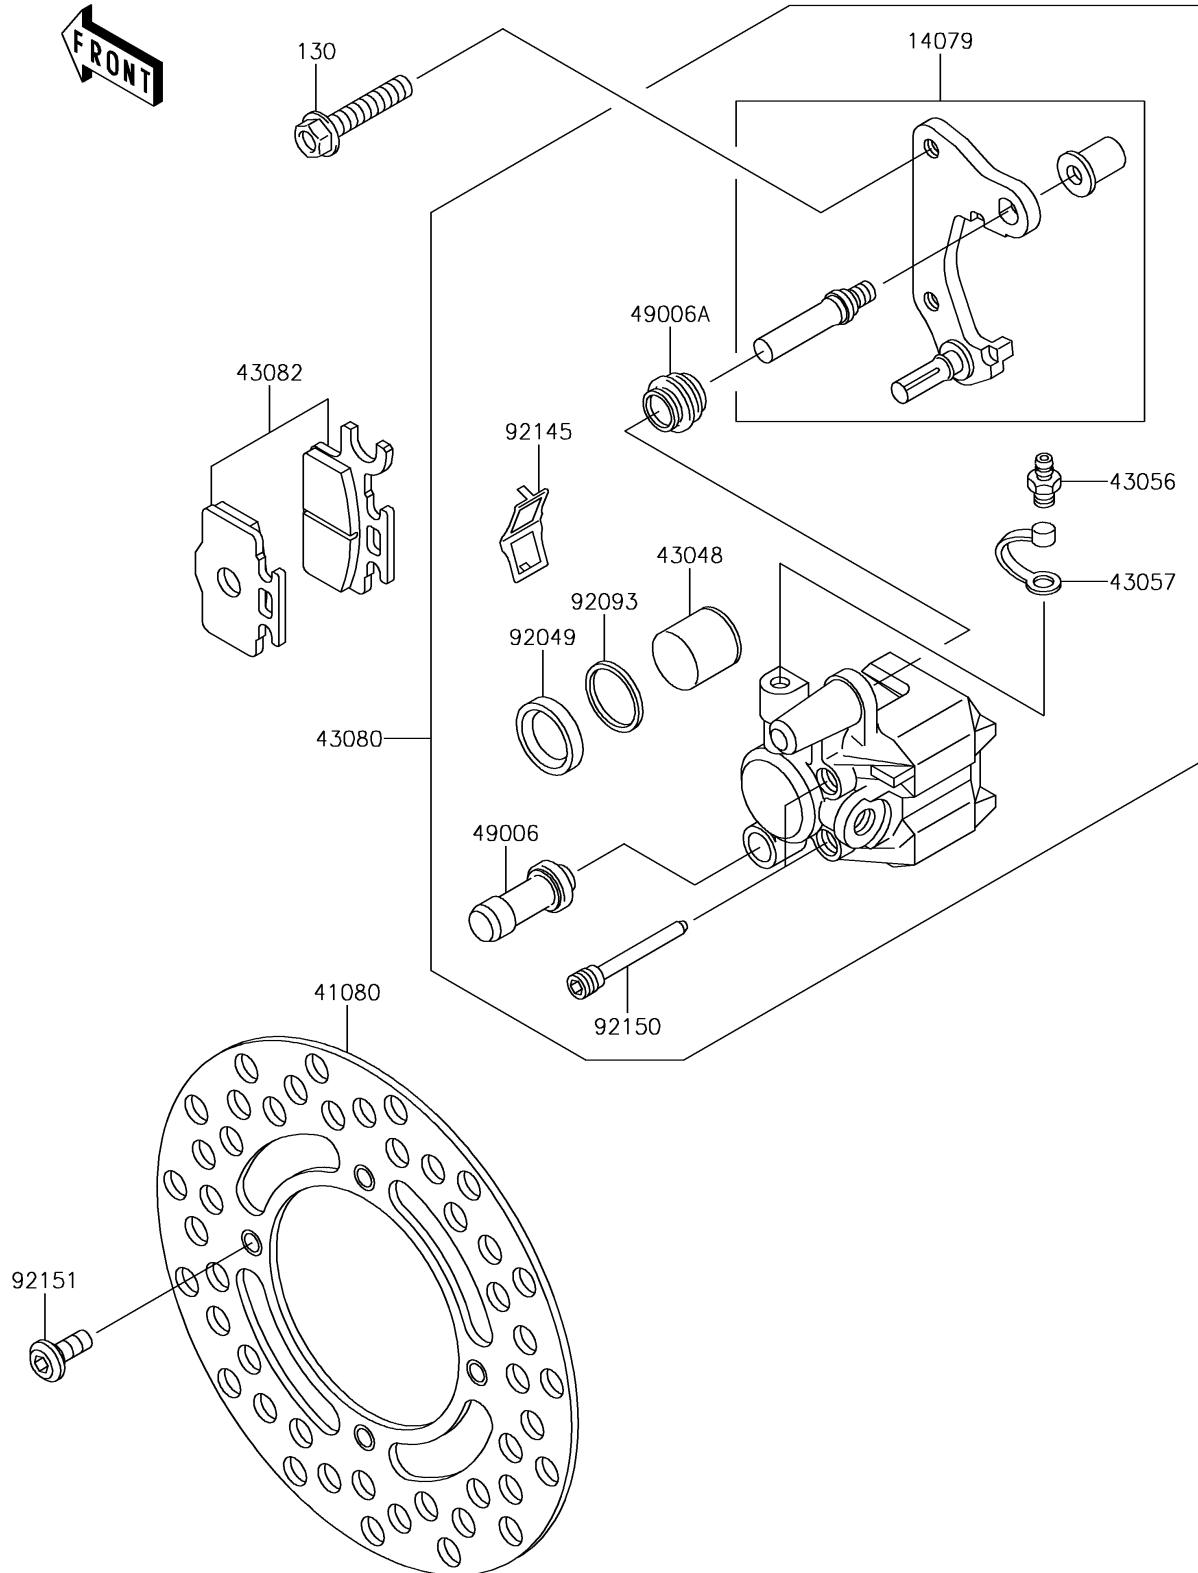

2018 KX™ 65

PARTS DIAGRAM

Front Brake

F2292

2018 KX™ 65

PARTS LIST

Front Brake

Kawasaki

Let the Good Times Roll®

ITEM NAME

PART NUMBER

QUANTITY
