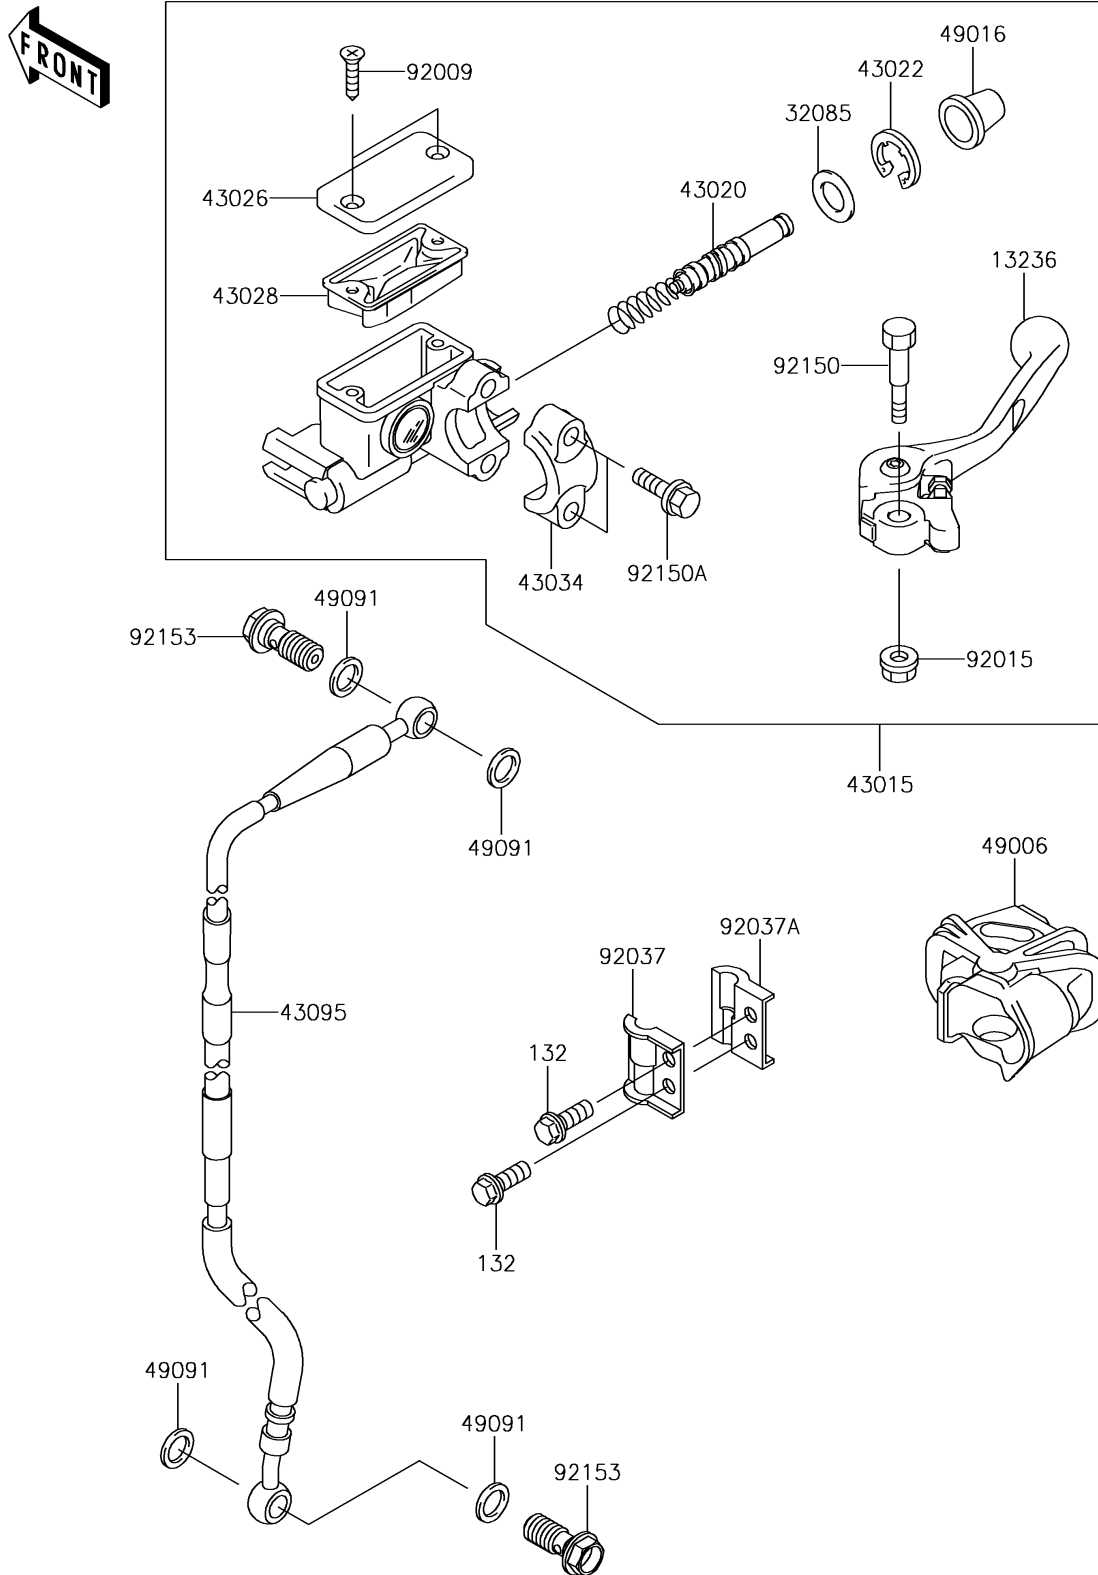

2015 KX™ 65

PARTS DIAGRAM

Front Master Cylinder

F2291

2015 KX™ 65

PARTS LIST

Front Master Cylinder

ITEM NAME

PART NUMBER

QUANTITY
