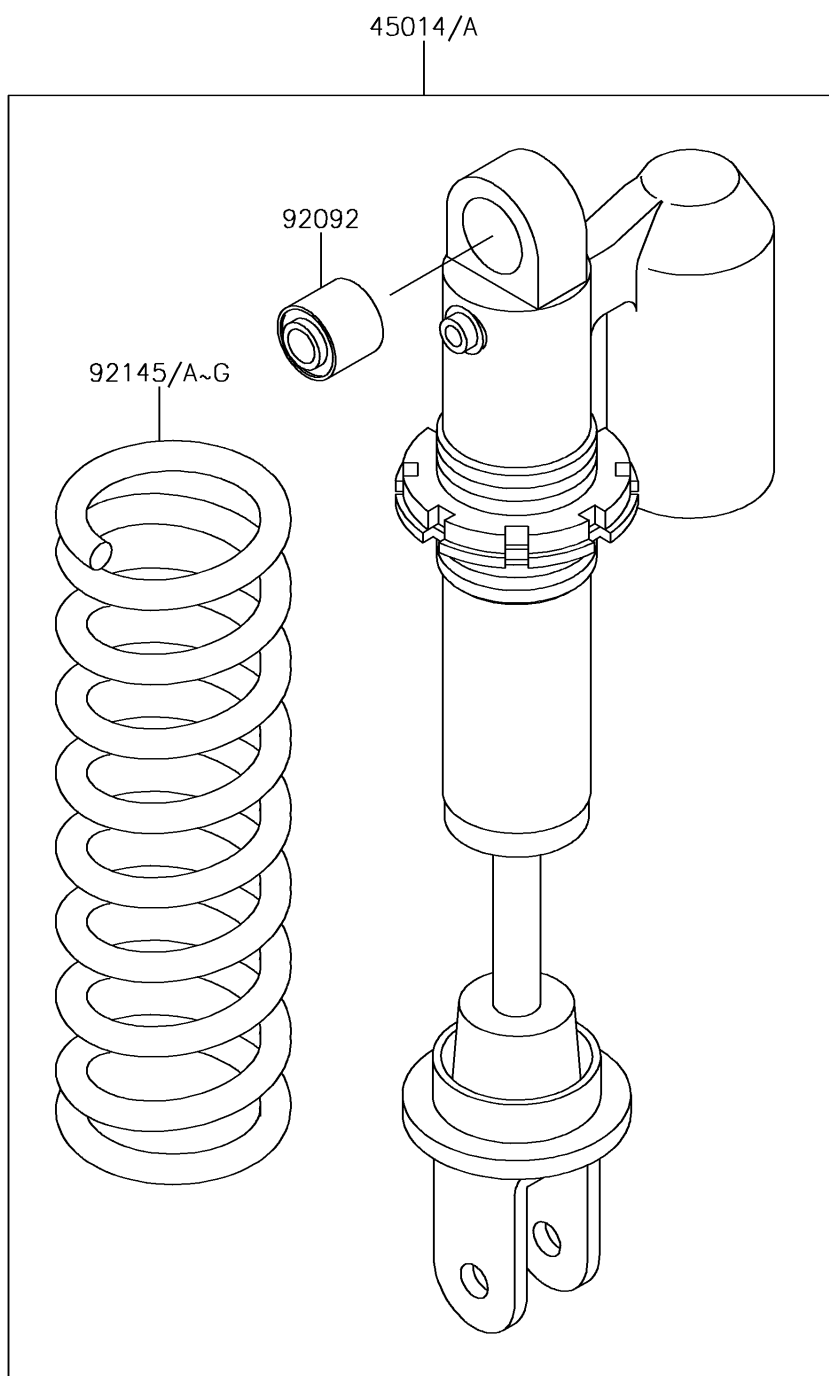

2018 KX™ 65

PARTS DIAGRAM

Shock Absorber(s)

Kawasaki

Let the Good Times Roll®

F2280

2018 KX™ 65

PARTS LIST

Shock Absorber(s)

Kawasaki

Let the Good Times Roll®

ITEM NAME

PART NUMBER

QUANTITY
