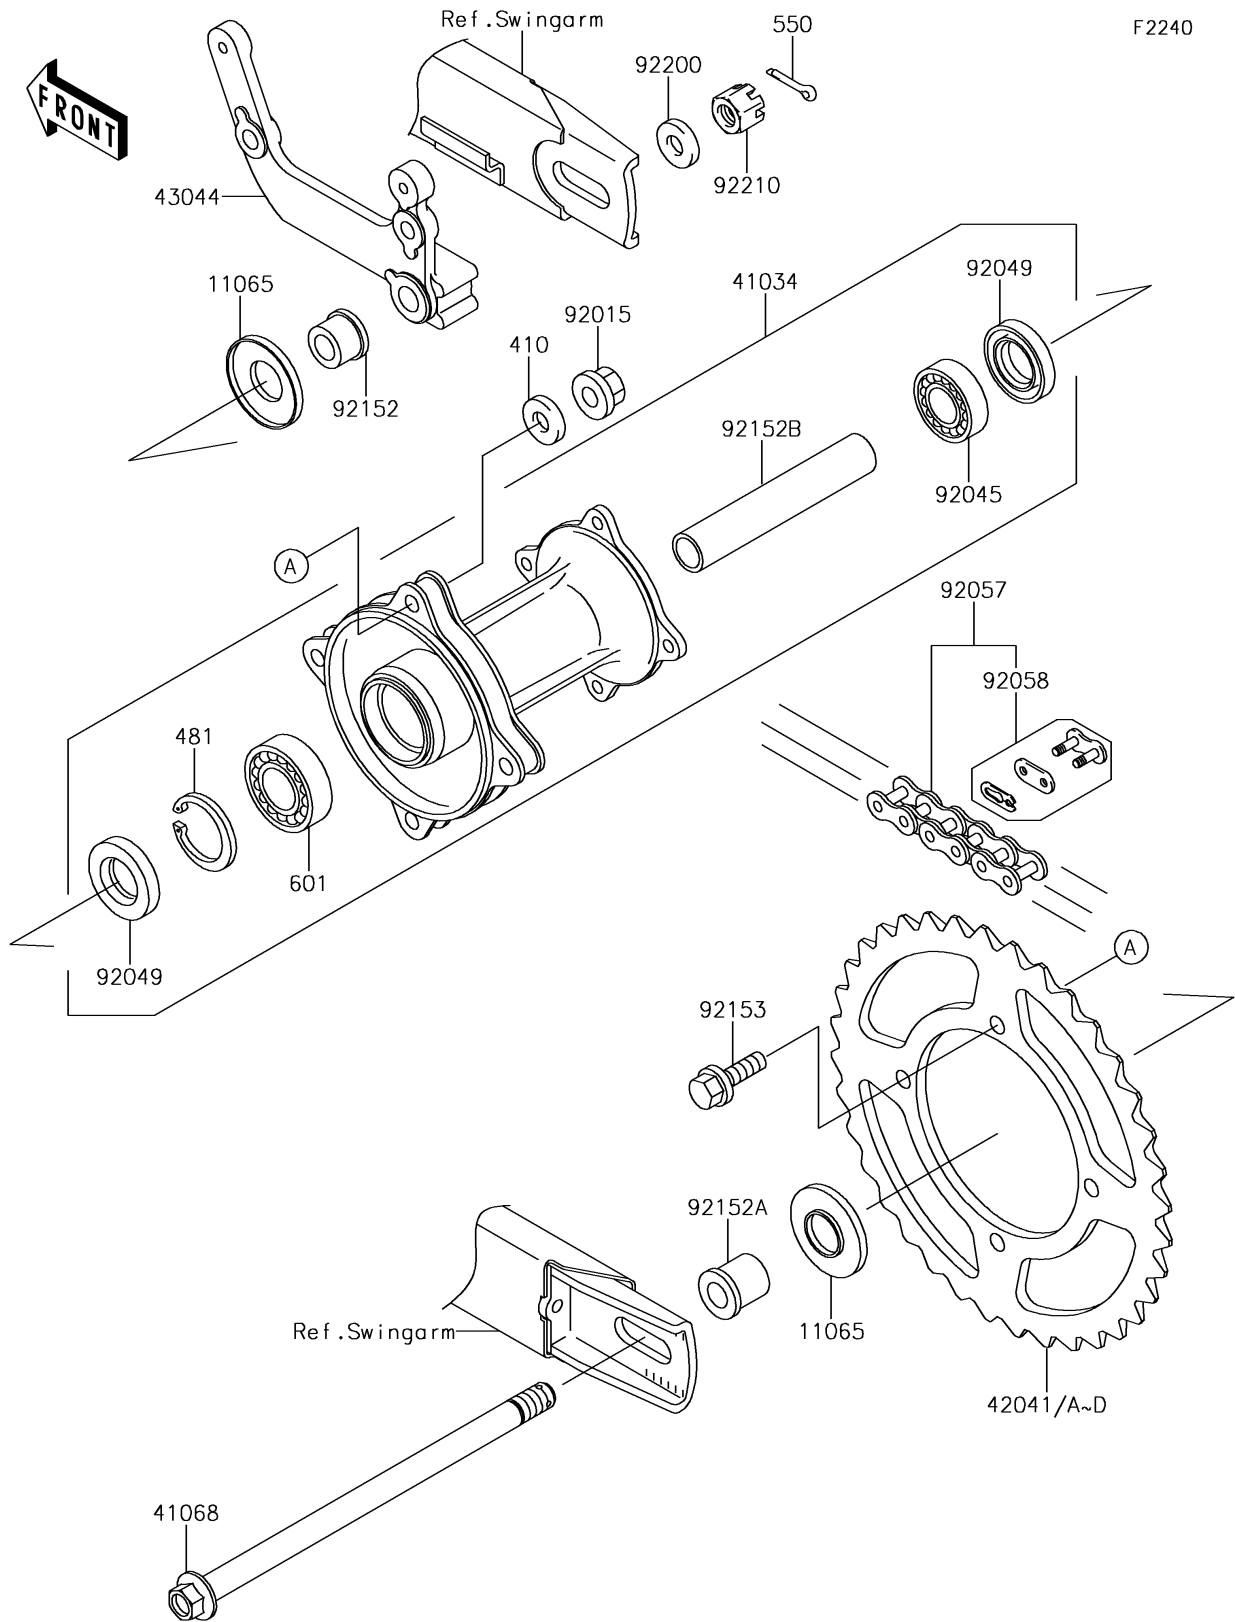

2015 KX™ 65

PARTS DIAGRAM

Rear Hub

2015 KX™ 65

PARTS LIST

Rear Hub

ITEM NAME

PART NUMBER

QUANTITY
