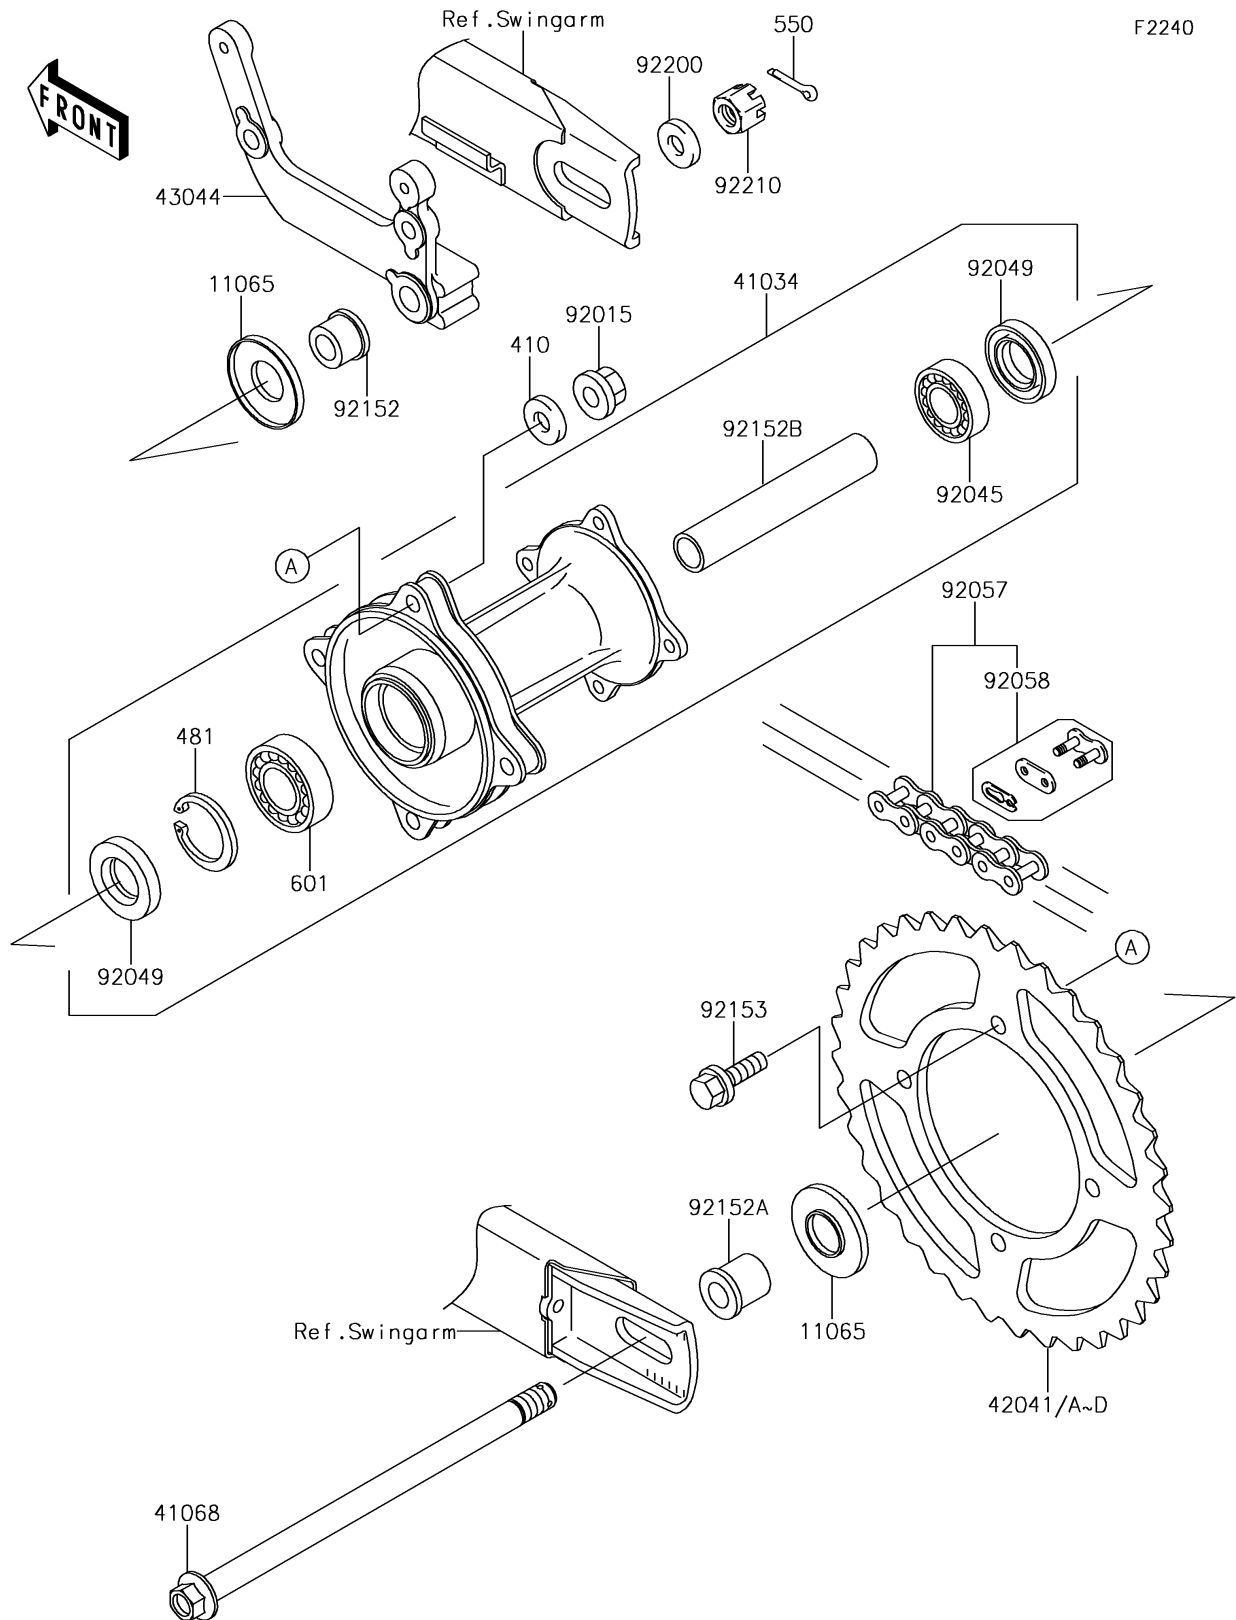

2015 KX™ 65

PARTS DIAGRAM

Rear Hub

2015 KX™ 65

PARTS LIST

Rear Hub

ITEM NAME

PART NUMBER

QUANTITY
