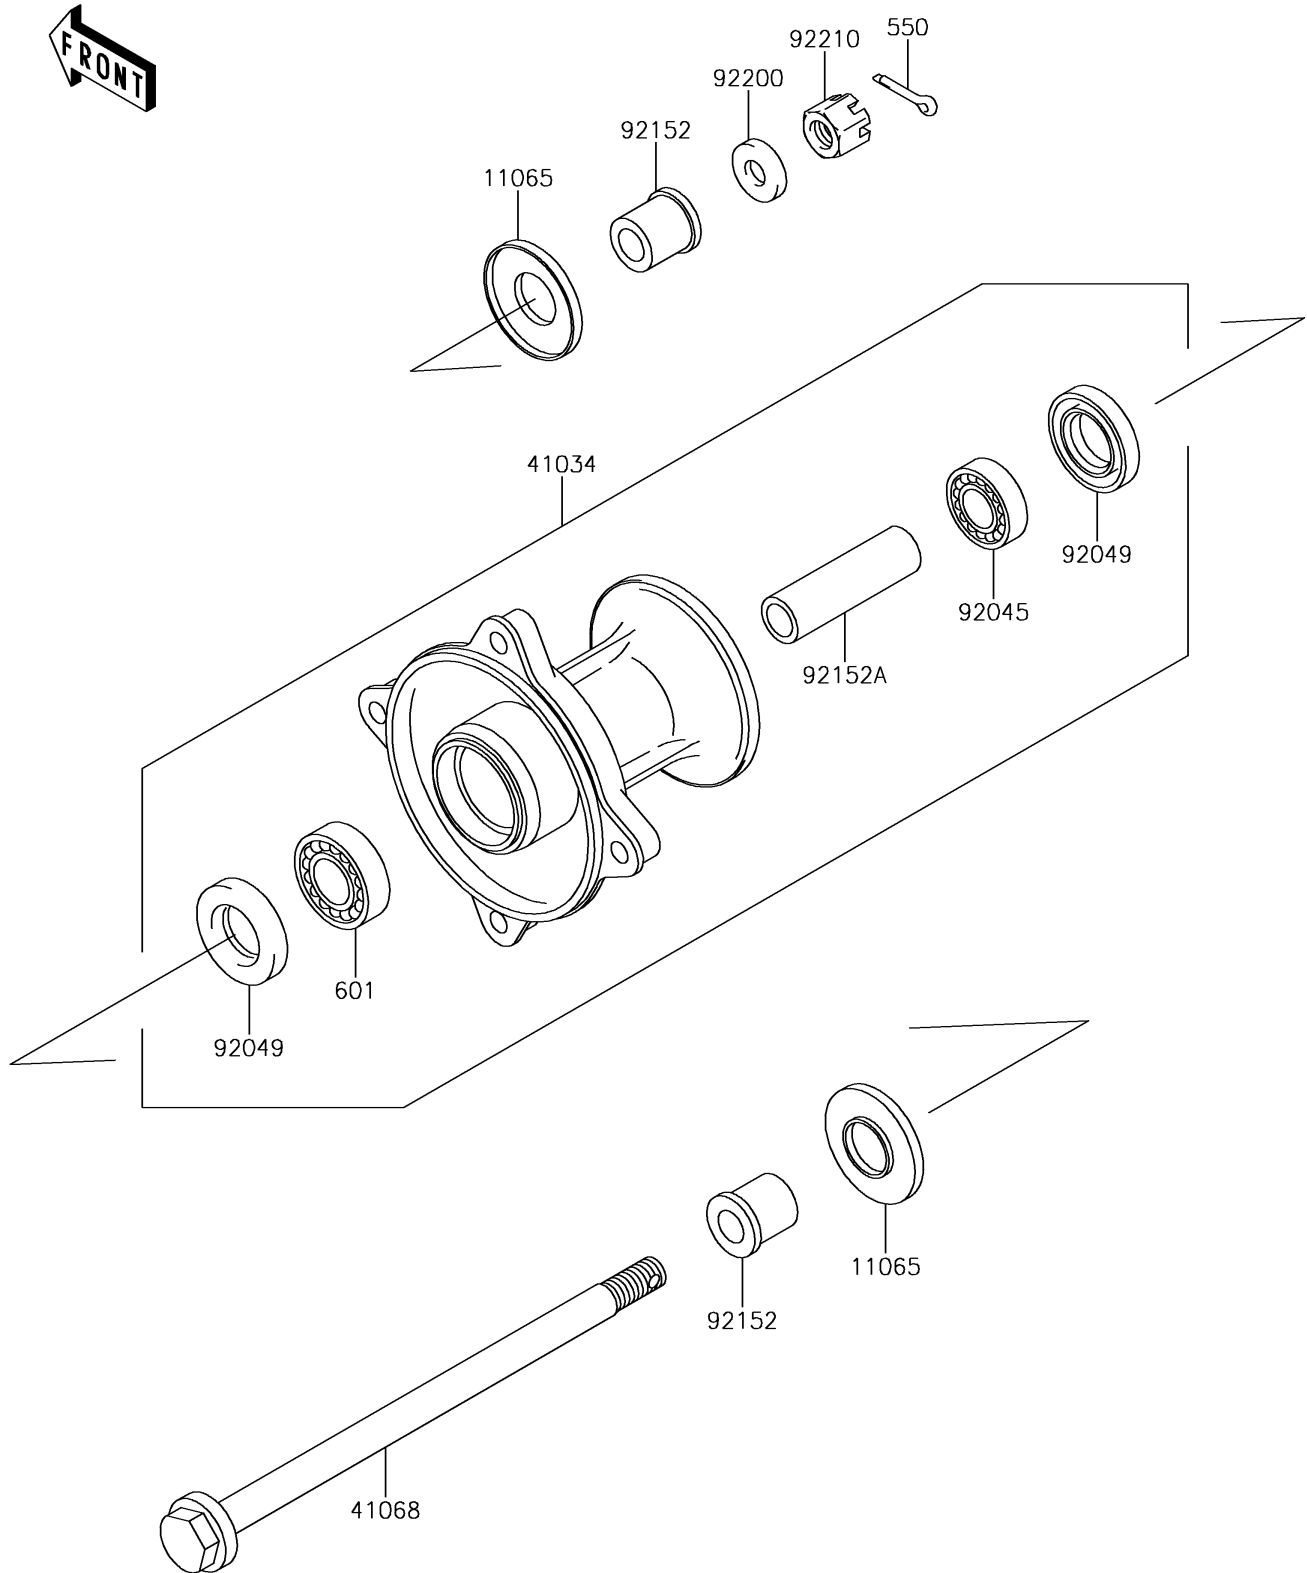

2018 KX™ 65

PARTS DIAGRAM

Front Hub

F2230

2018 KX™ 65

PARTS LIST

Front Hub

ITEM NAME

PART NUMBER

QUANTITY
