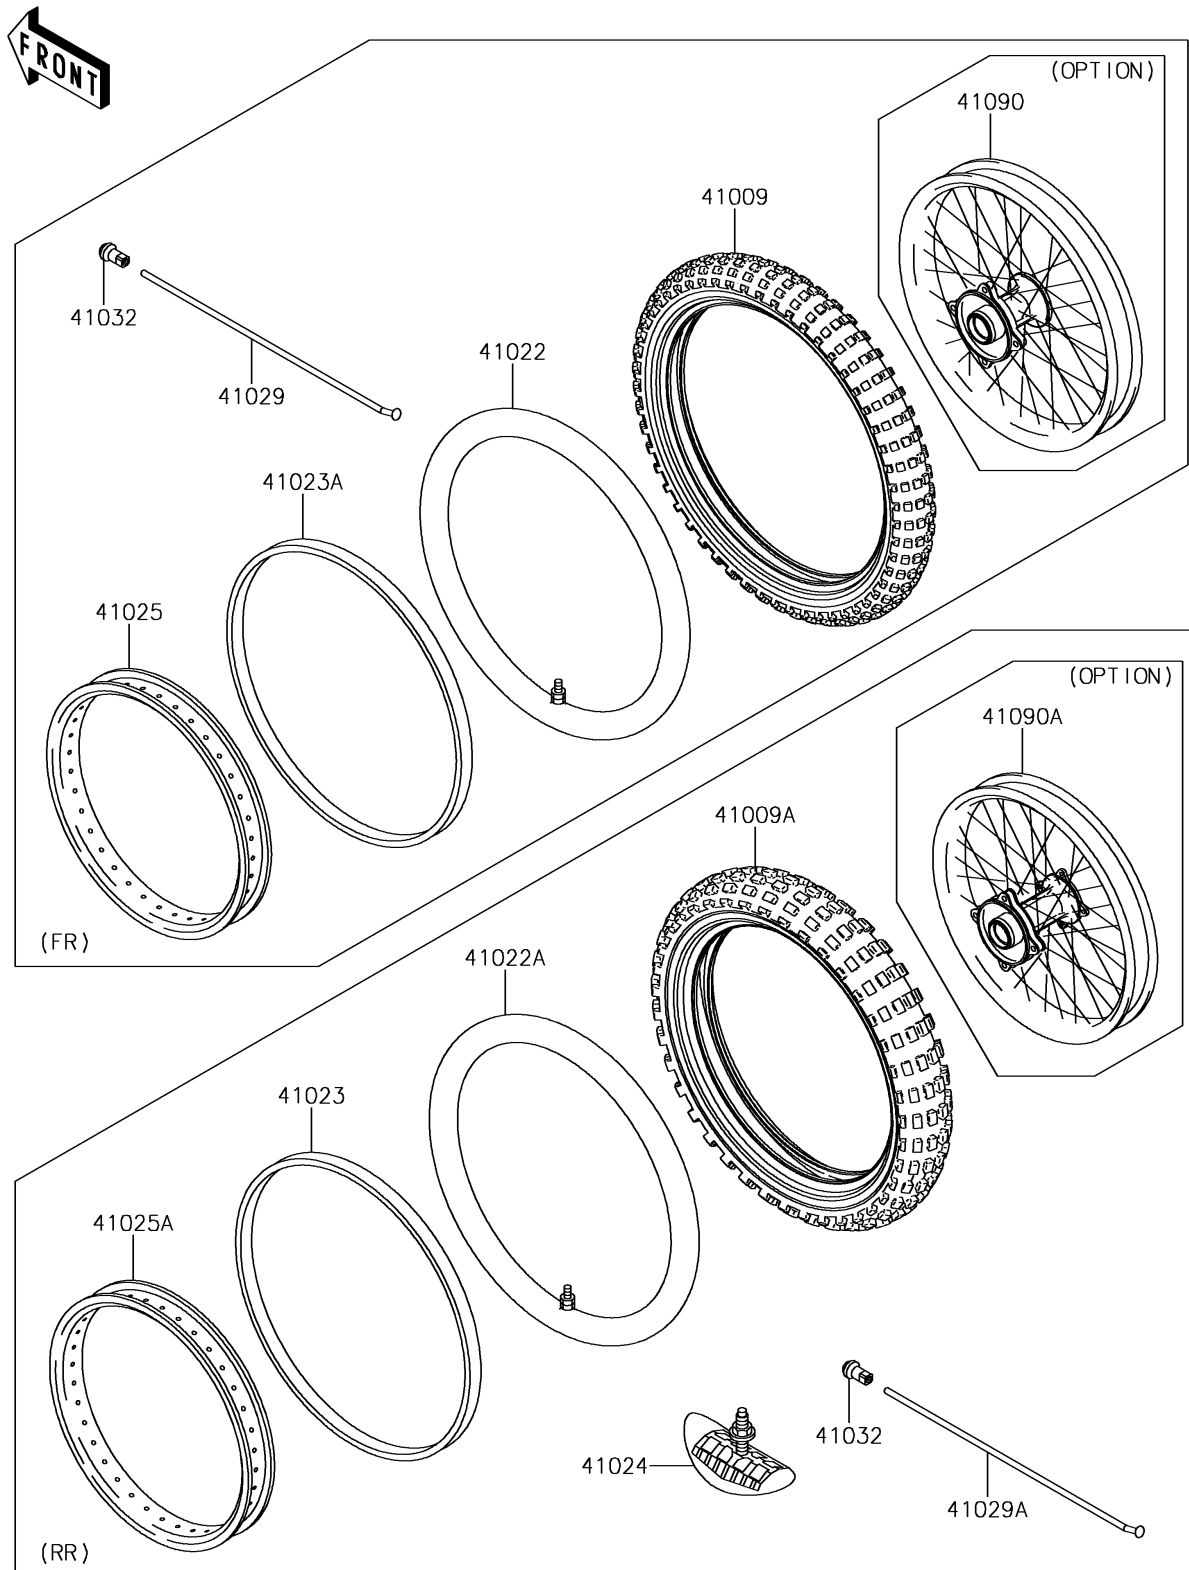

2018 KX™ 65

PARTS DIAGRAM

Wheels/Tires

F2210

2018 KX™ 65

PARTS LIST

Wheels/Tires

Kawasaki

Let the Good Times Roll®

ITEM NAME

PART NUMBER

QUANTITY
