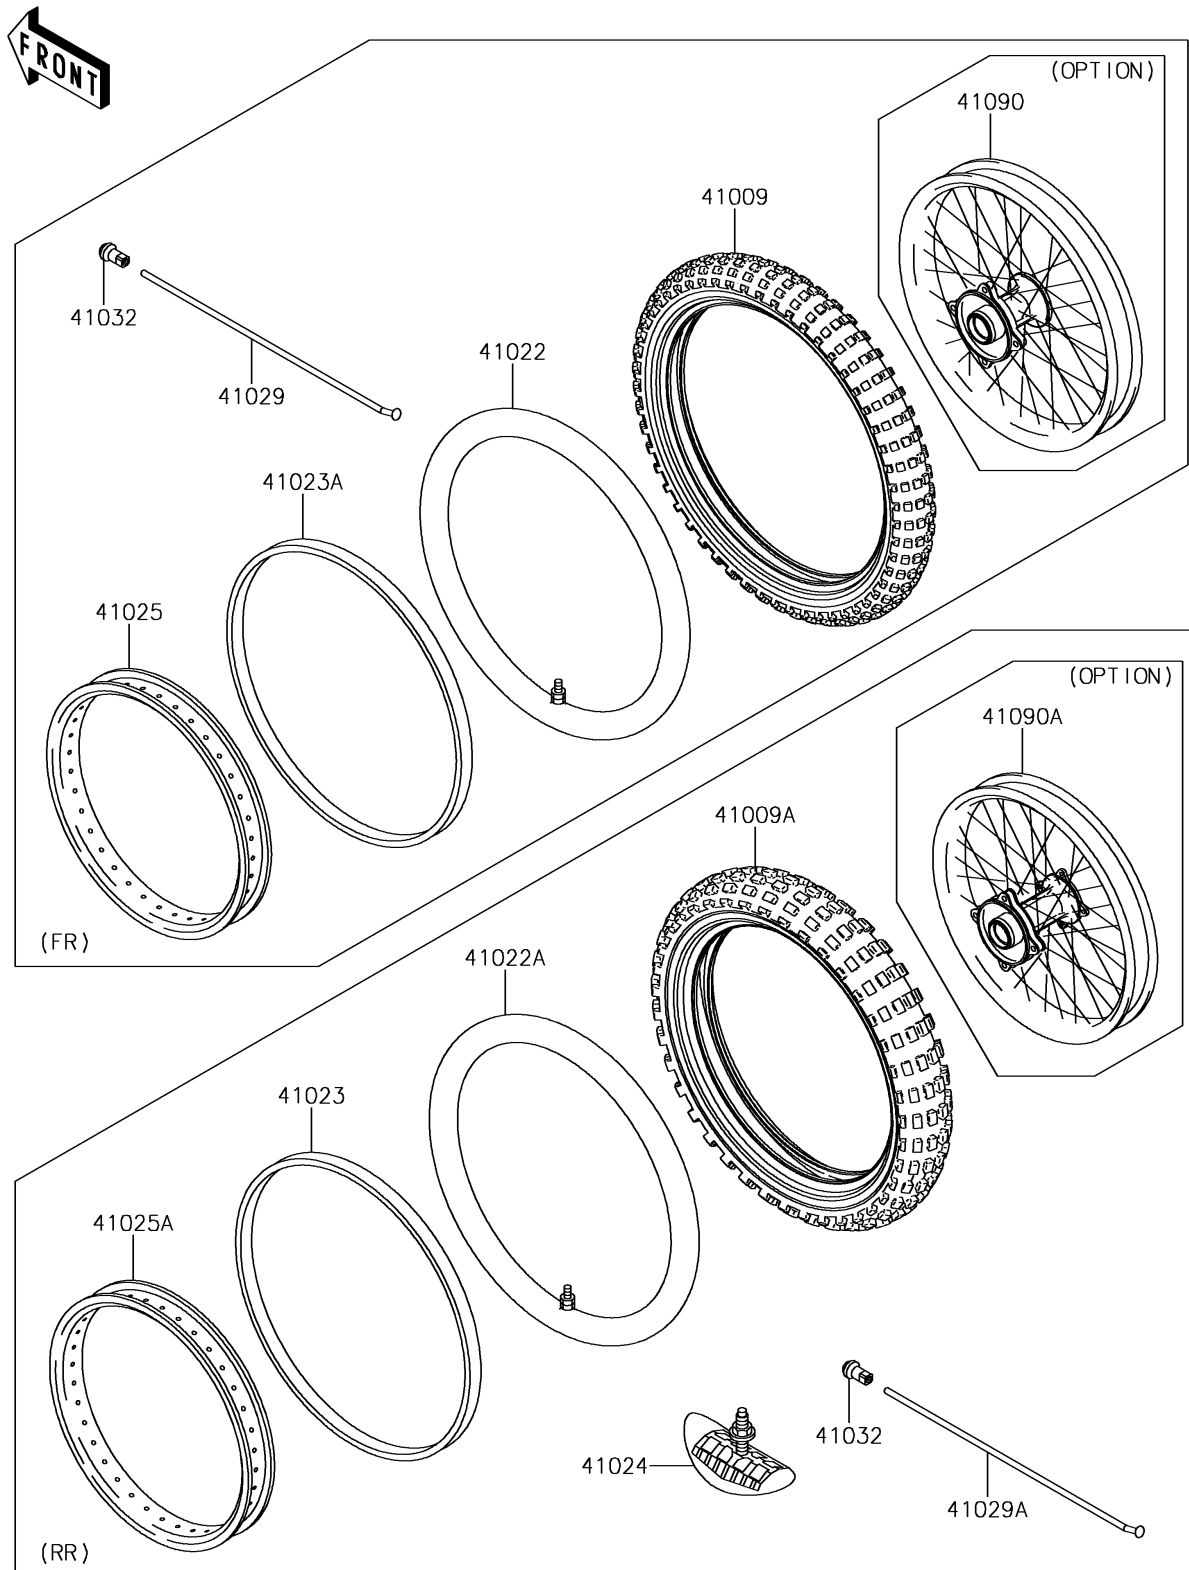

2015 KX™ 65

PARTS DIAGRAM

Wheels/Tires

F2210

2015 KX™ 65

PARTS LIST

Wheels/Tires

Kawasaki

Let the Good Times Roll®

ITEM NAME

PART NUMBER

QUANTITY
