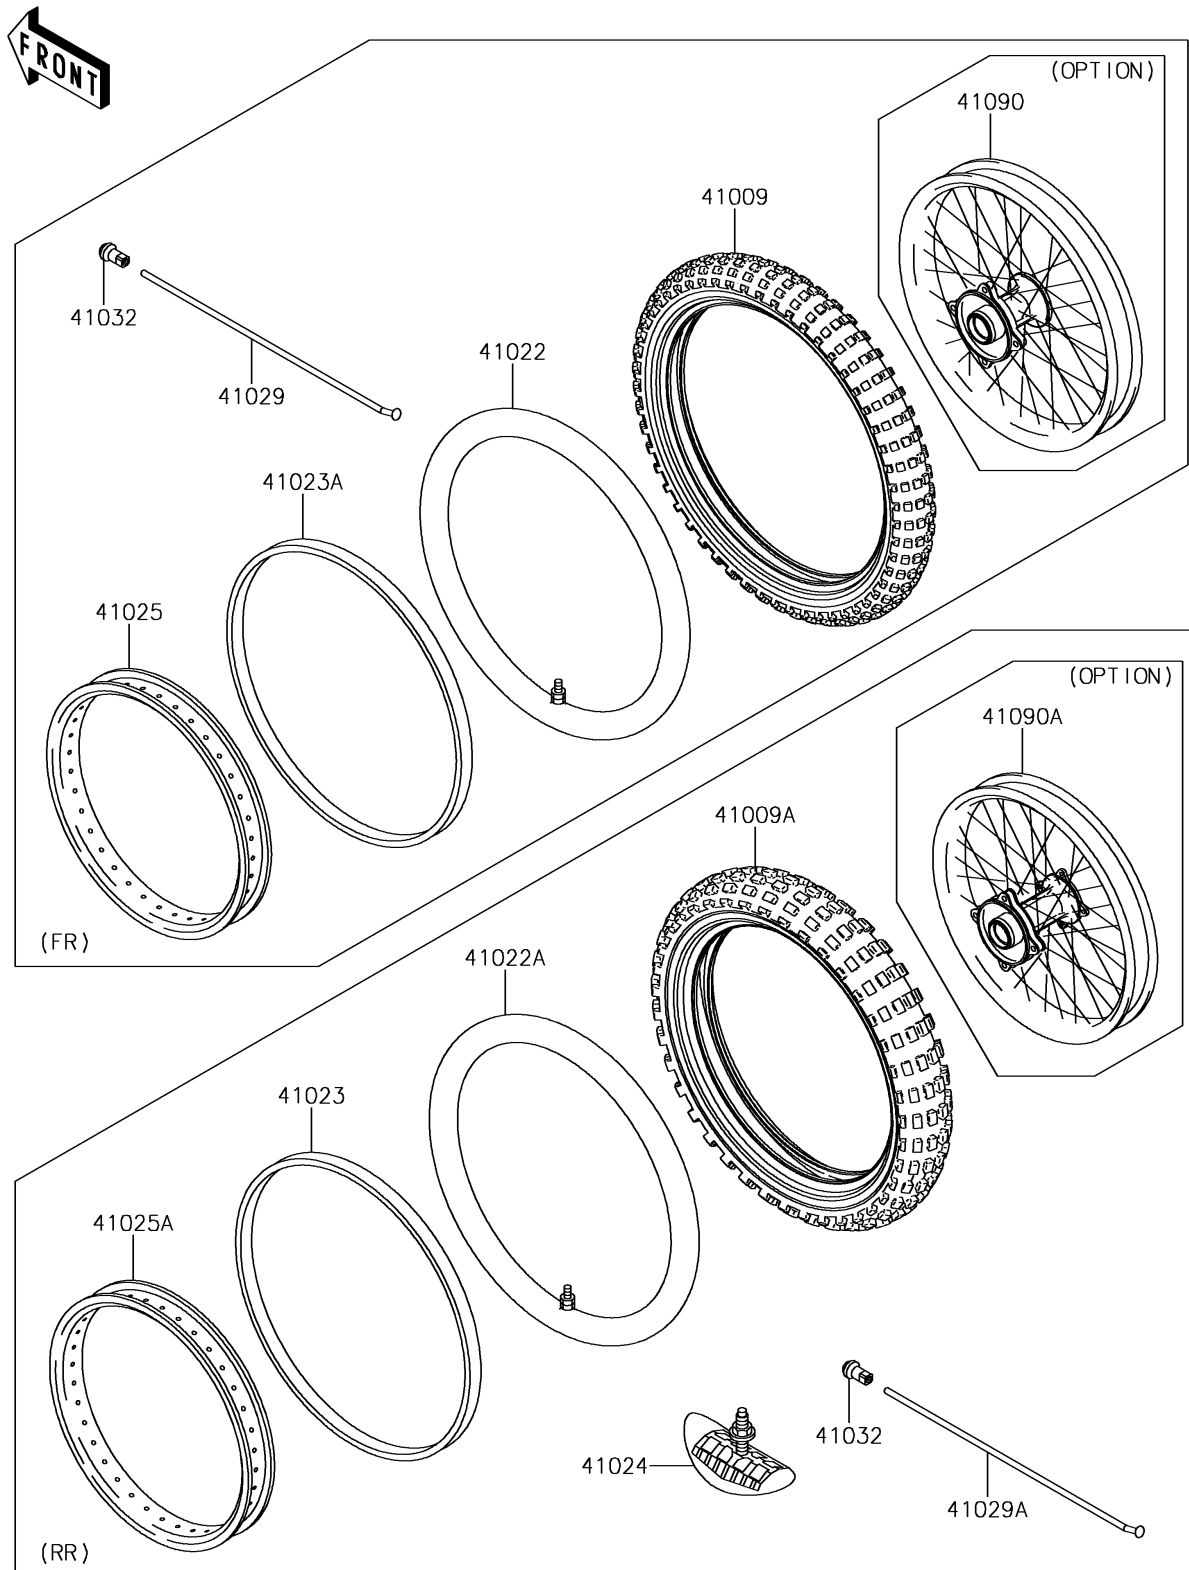

2017 KX™ 65

PARTS DIAGRAM

Wheels/Tires

F2210

2017 KX™ 65

PARTS LIST

Wheels/Tires

ITEM NAME	PART NUMBER	QUANTITY
TIRE,FR,60/100-14 30M,D756F(D) (Ref # 41009)	41009-0105	1
TIRE,RR,80/100-12 41M,D756F(D) (Ref # 41009A)	41009-0106	1
TUBE-TIRE,FR,60/100-14(D) (Ref # 41022)	41022-1114	1
TUBE-TIRE,RR,80/100-12(D) (Ref # 41022A)	41022-1115	1
BAND-RIM,RR,80/100-12(D) (Ref # 41023)	41023-1066	1
BAND-RIM,FR,80/100-14(D) (Ref # 41023A)	41023-1068	1
STOPPER-RIM,1.60-M(DUNLOP) (Ref # 41024)	41024-010	1
RIM,FR,1.40X14,BLACK (Ref # 41025)	41025-0129-WC	1
RIM,RR,1.60X12,BLACK (Ref # 41025A)	41025-0130-WC	1
SPOKE-INNER,FR,150MMX159D (Ref # 41029)	41029-1302	28
SPOKE-INNER,RR,125.5MMX167D (Ref # 41029A)	41029-1303	28
NIPPLE-SPOKE (Ref # 41032)	41032-1055	56
WHEEL,FR,1.40X14,BLACK (Ref # 41090)	41090-0099-WC	1
WHEEL,RR,1.60X12,BLACK (Ref # 41090A)	41090-0100-WC	1