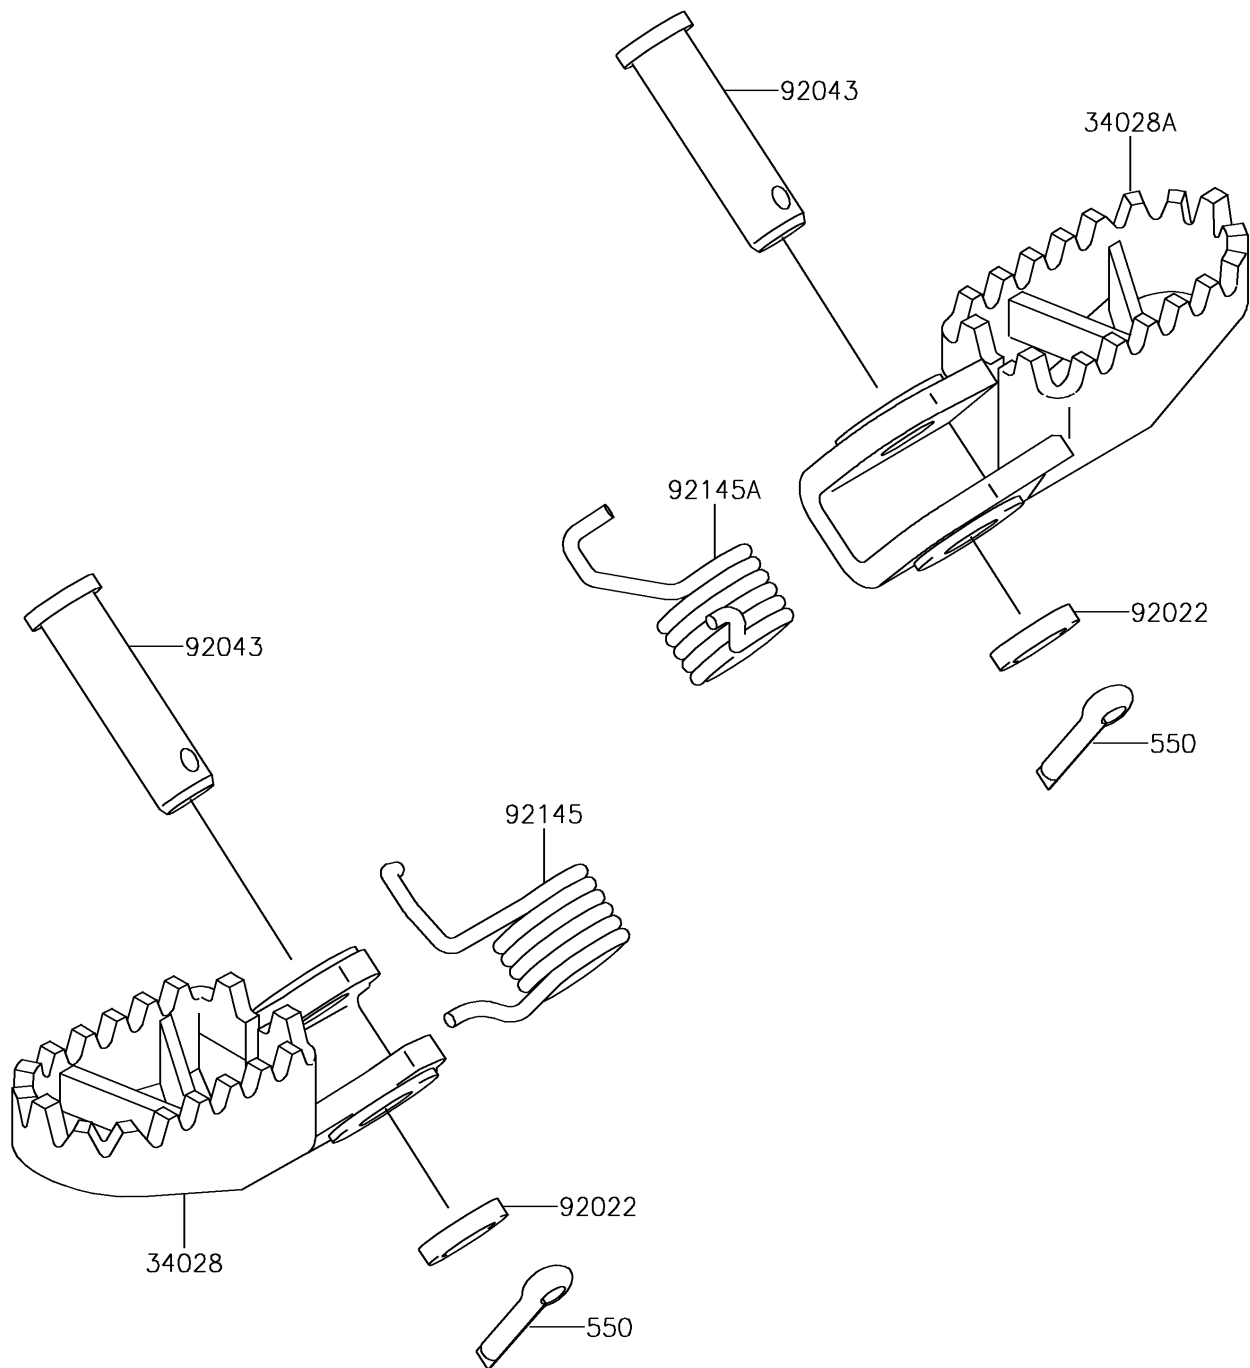

2018 KX™ 65

PARTS DIAGRAM

Footrests

F2160

2018 KX™ 65

PARTS LIST

Footrests

Kawasaki

Let the Good Times Roll®

ITEM NAME

PART NUMBER

QUANTITY
