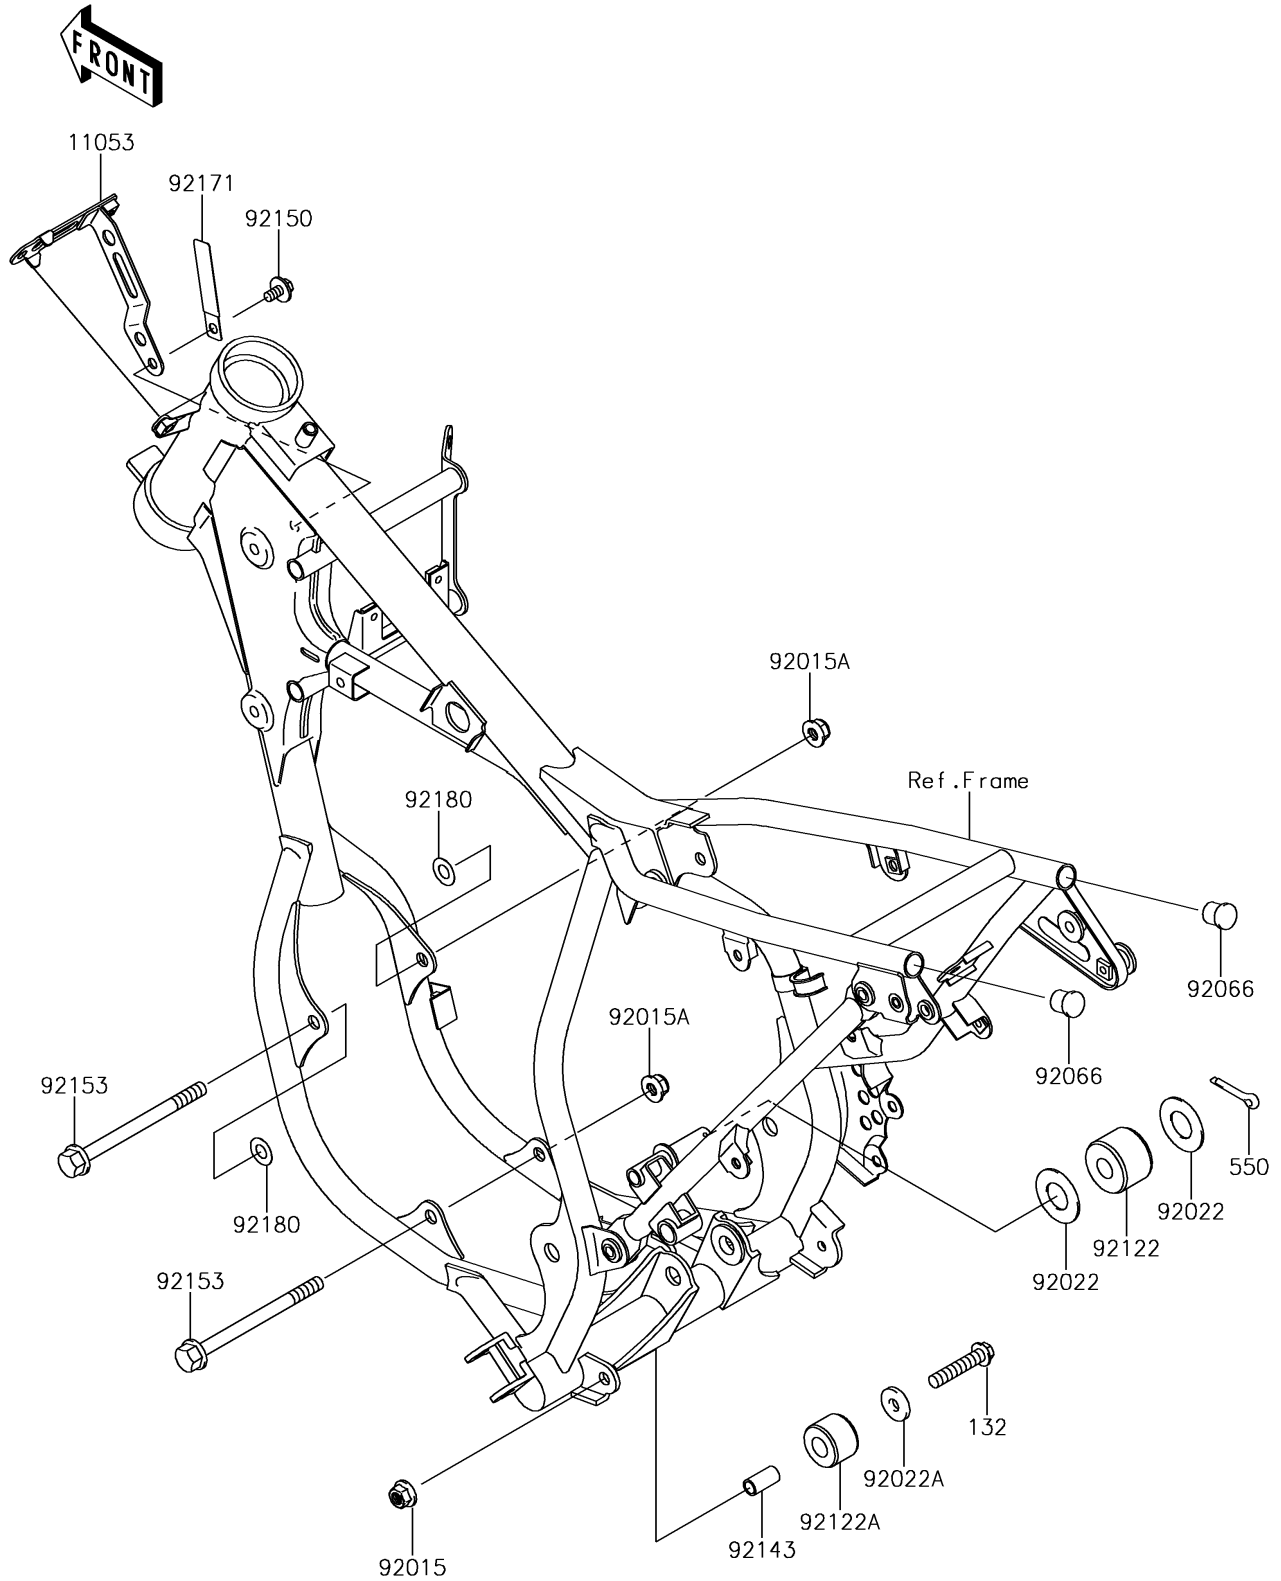

2015 KX™ 65

PARTS DIAGRAM

Engine Mount

F2122

2015 KX™ 65

PARTS LIST

Engine Mount

Kawasaki

Let the Good Times Roll®

ITEM NAME

PART NUMBER

QUANTITY
