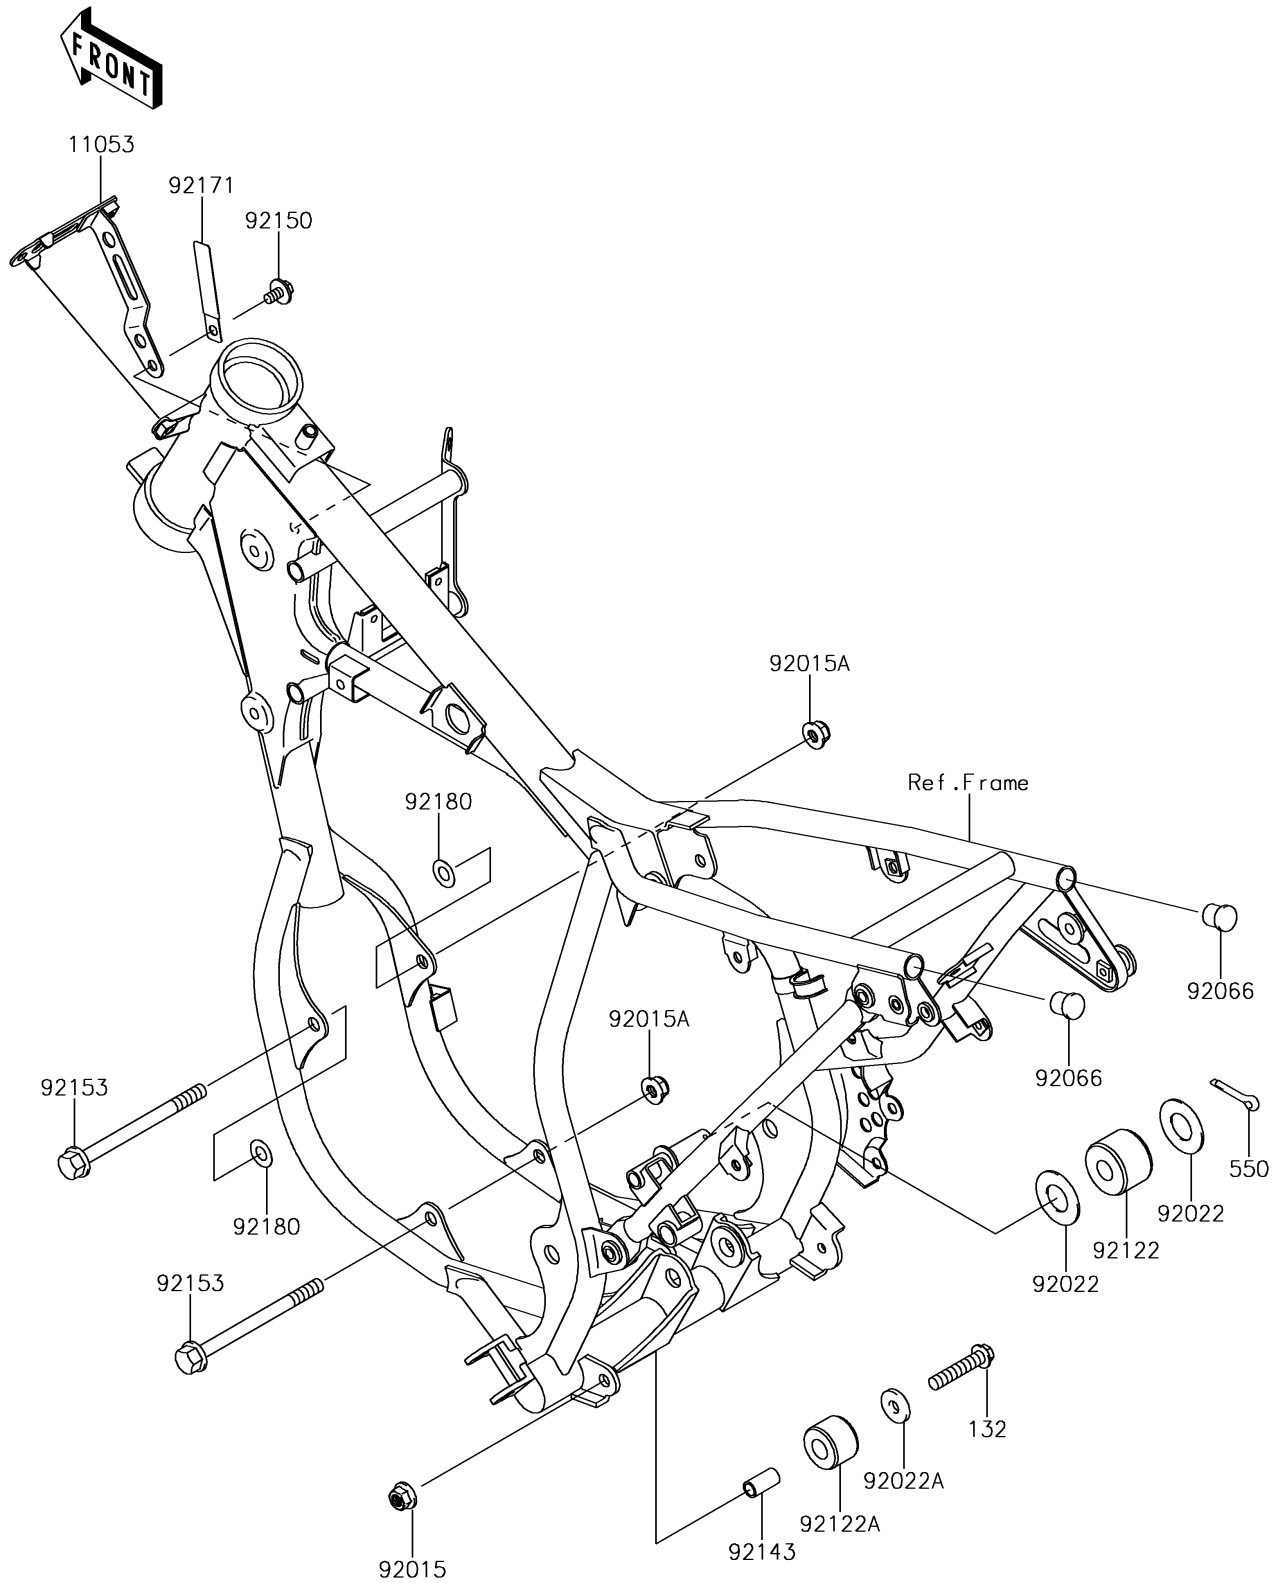

2018 KX™ 65

PARTS DIAGRAM

Engine Mount

F2122

2018 KX™ 65

PARTS LIST

Engine Mount

Kawasaki

Let the Good Times Roll®

ITEM NAME

PART NUMBER

QUANTITY
