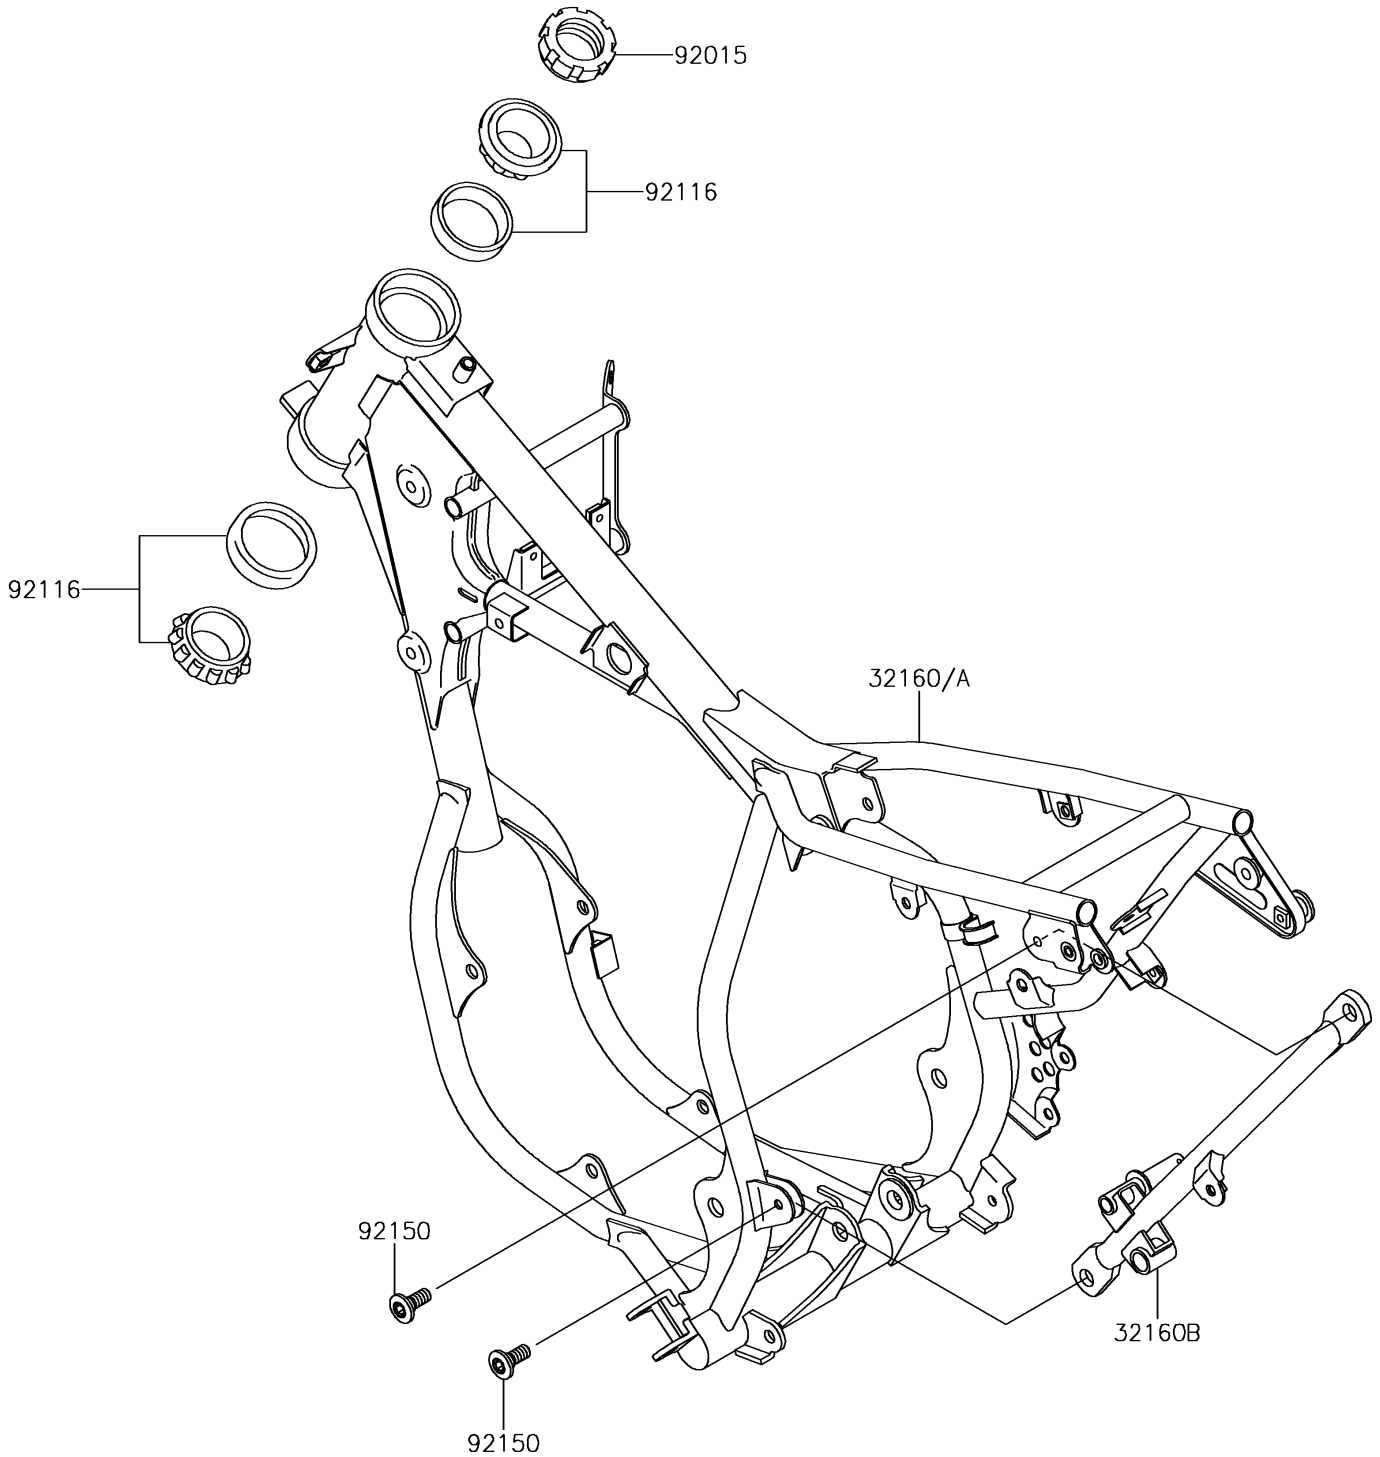

2018 KX™ 65

PARTS DIAGRAM

Frame

F2120

2018 KX™ 65

PARTS LIST

Frame

Kawasaki

Let the Good Times Roll®

ITEM NAME

PART NUMBER

QUANTITY
