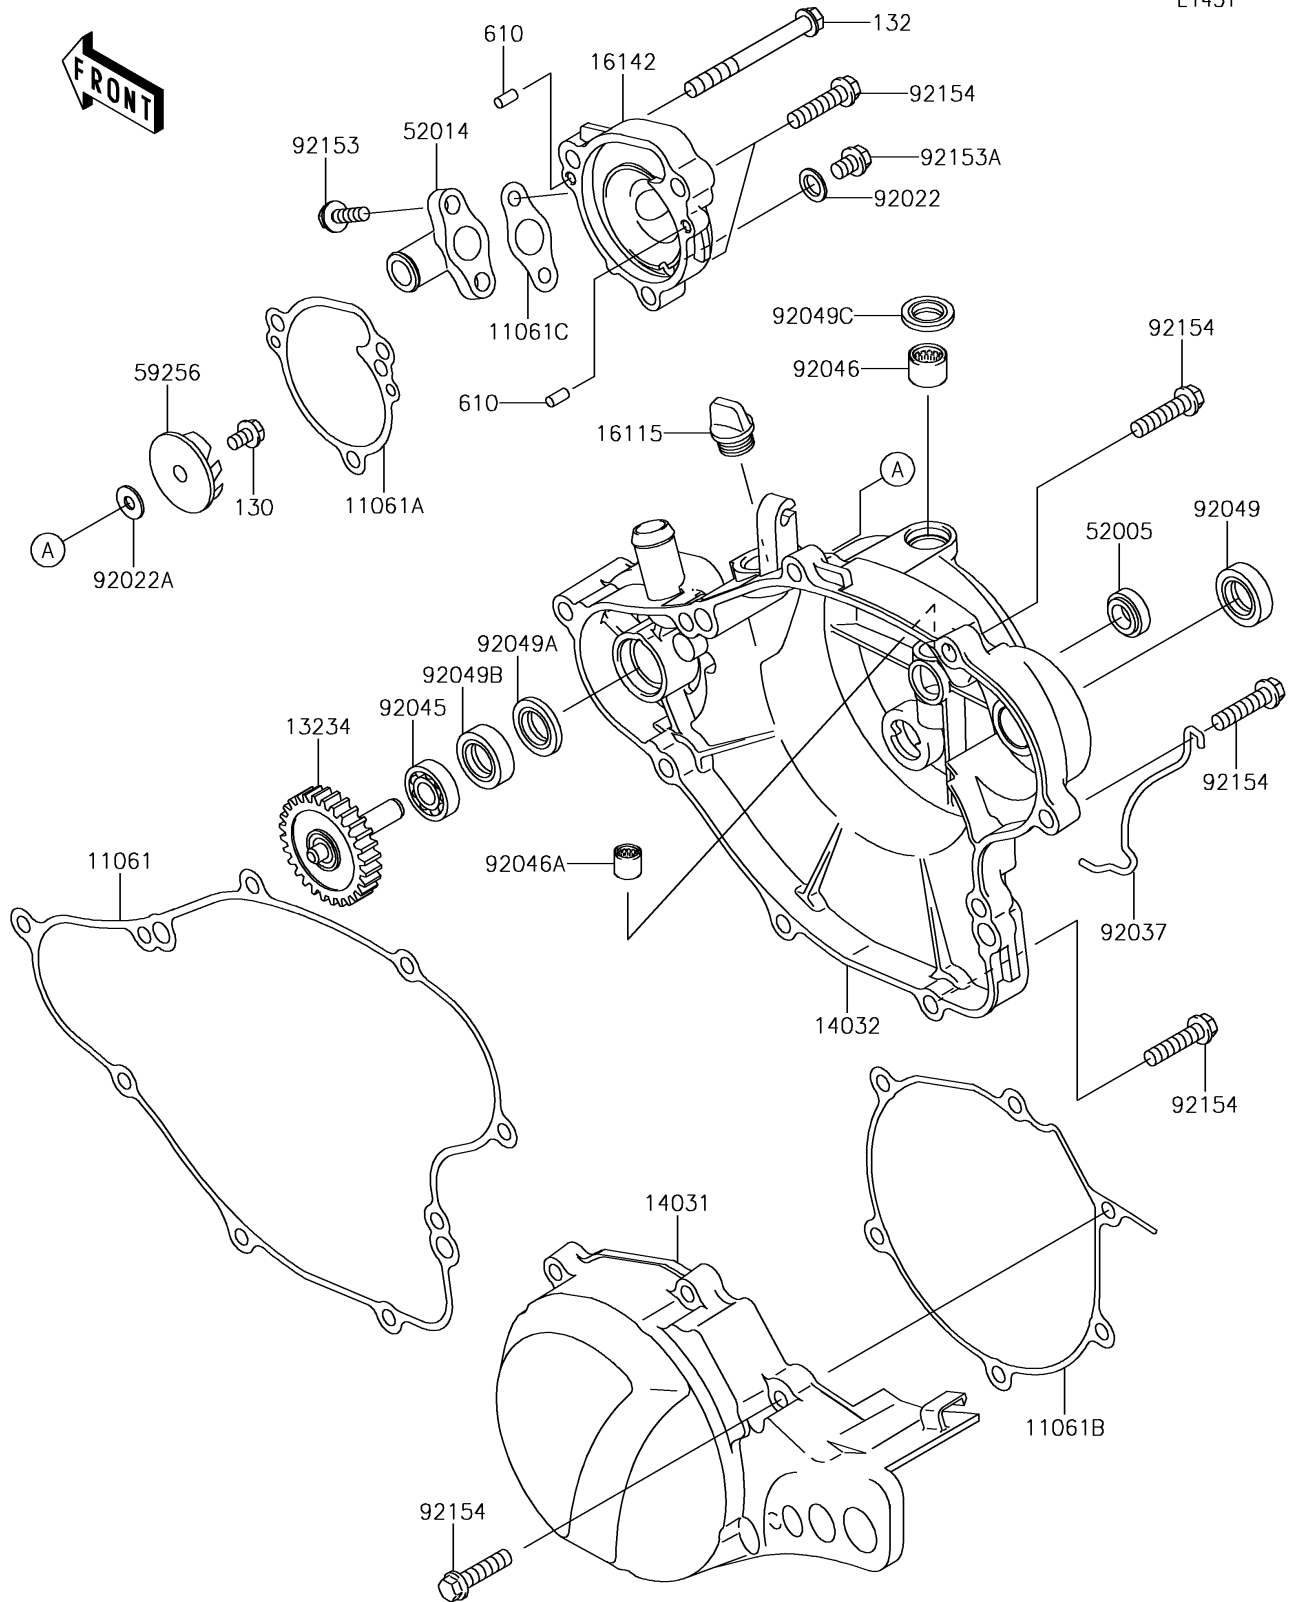

2015 KX™ 65

PARTS DIAGRAM

Engine Cover(s)

E1431

2015 KX™ 65

PARTS LIST

Engine Cover(s)

ITEM NAME

PART NUMBER

QUANTITY
