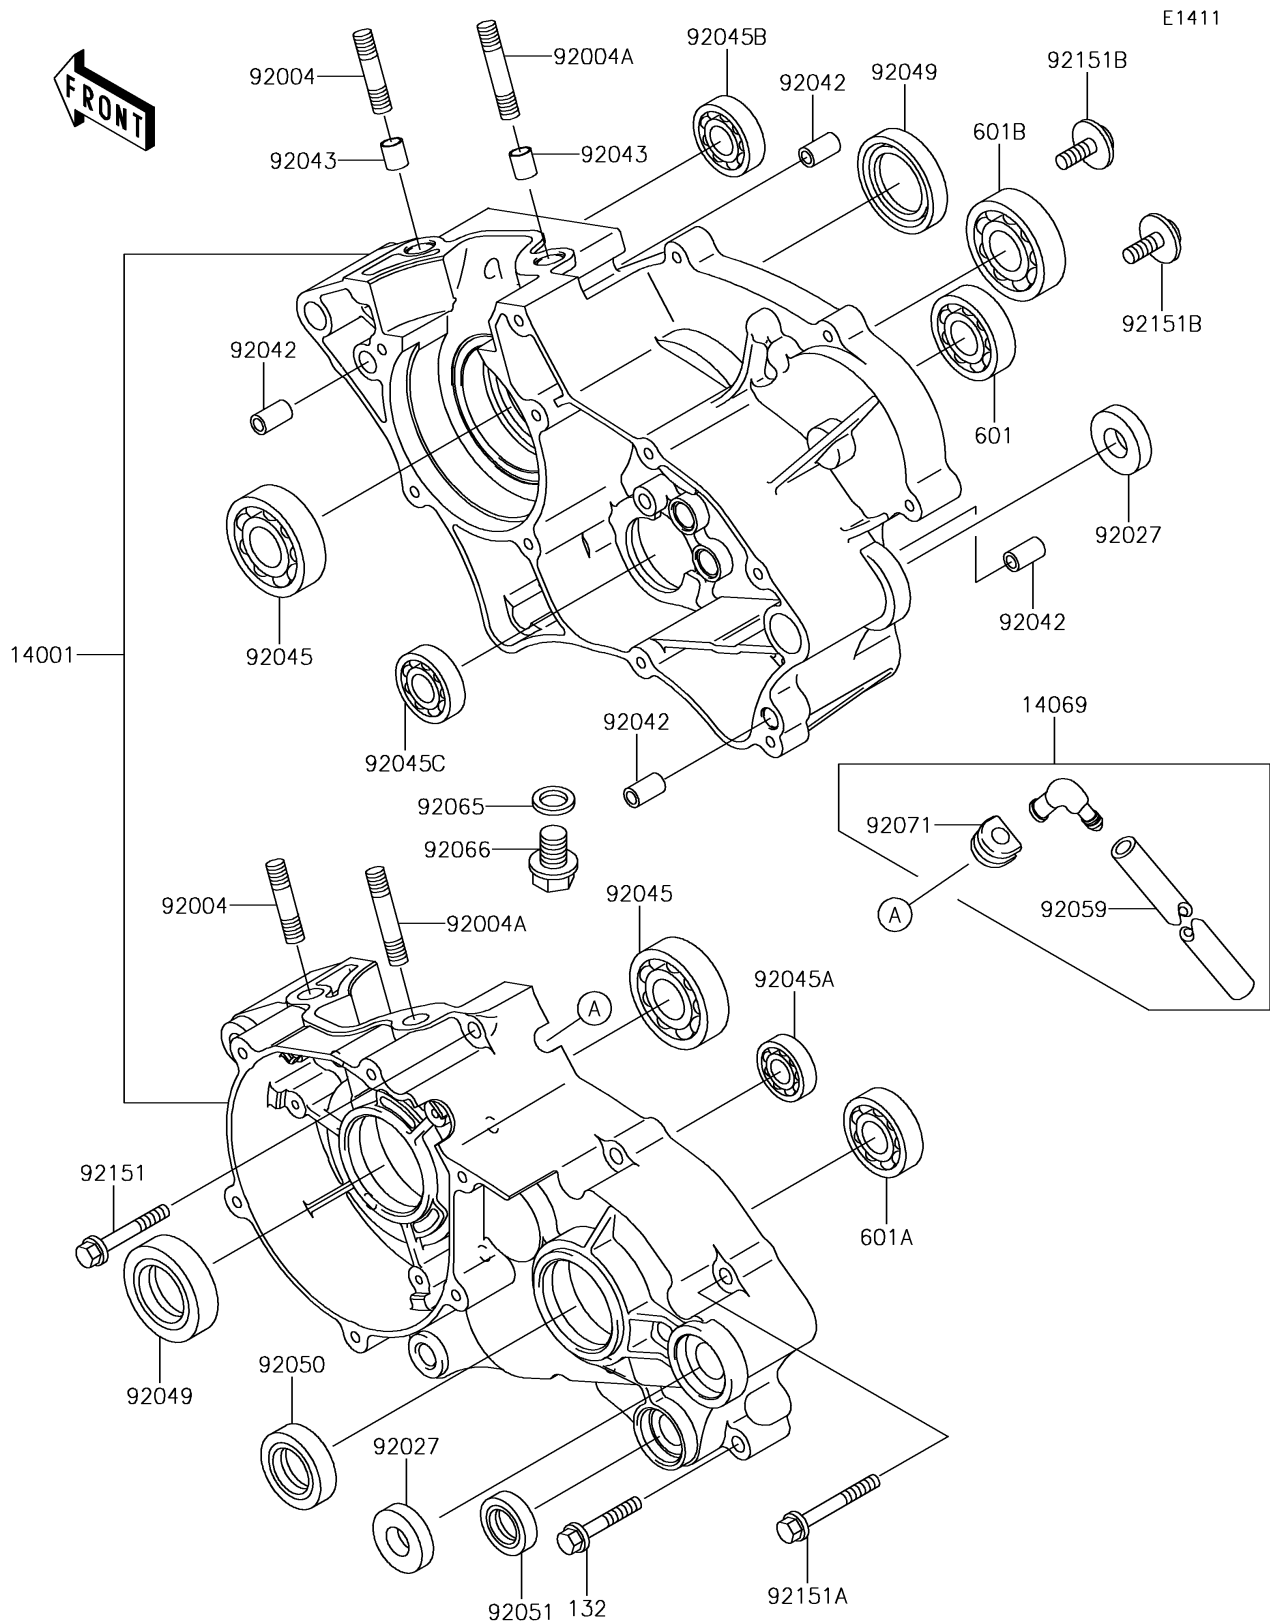

2016 KX™ 65

PARTS DIAGRAM

Crankcase

2016 KX™ 65

PARTS LIST

Crankcase

Kawasaki

Let the Good Times Roll®

ITEM NAME

PART NUMBER

QUANTITY
