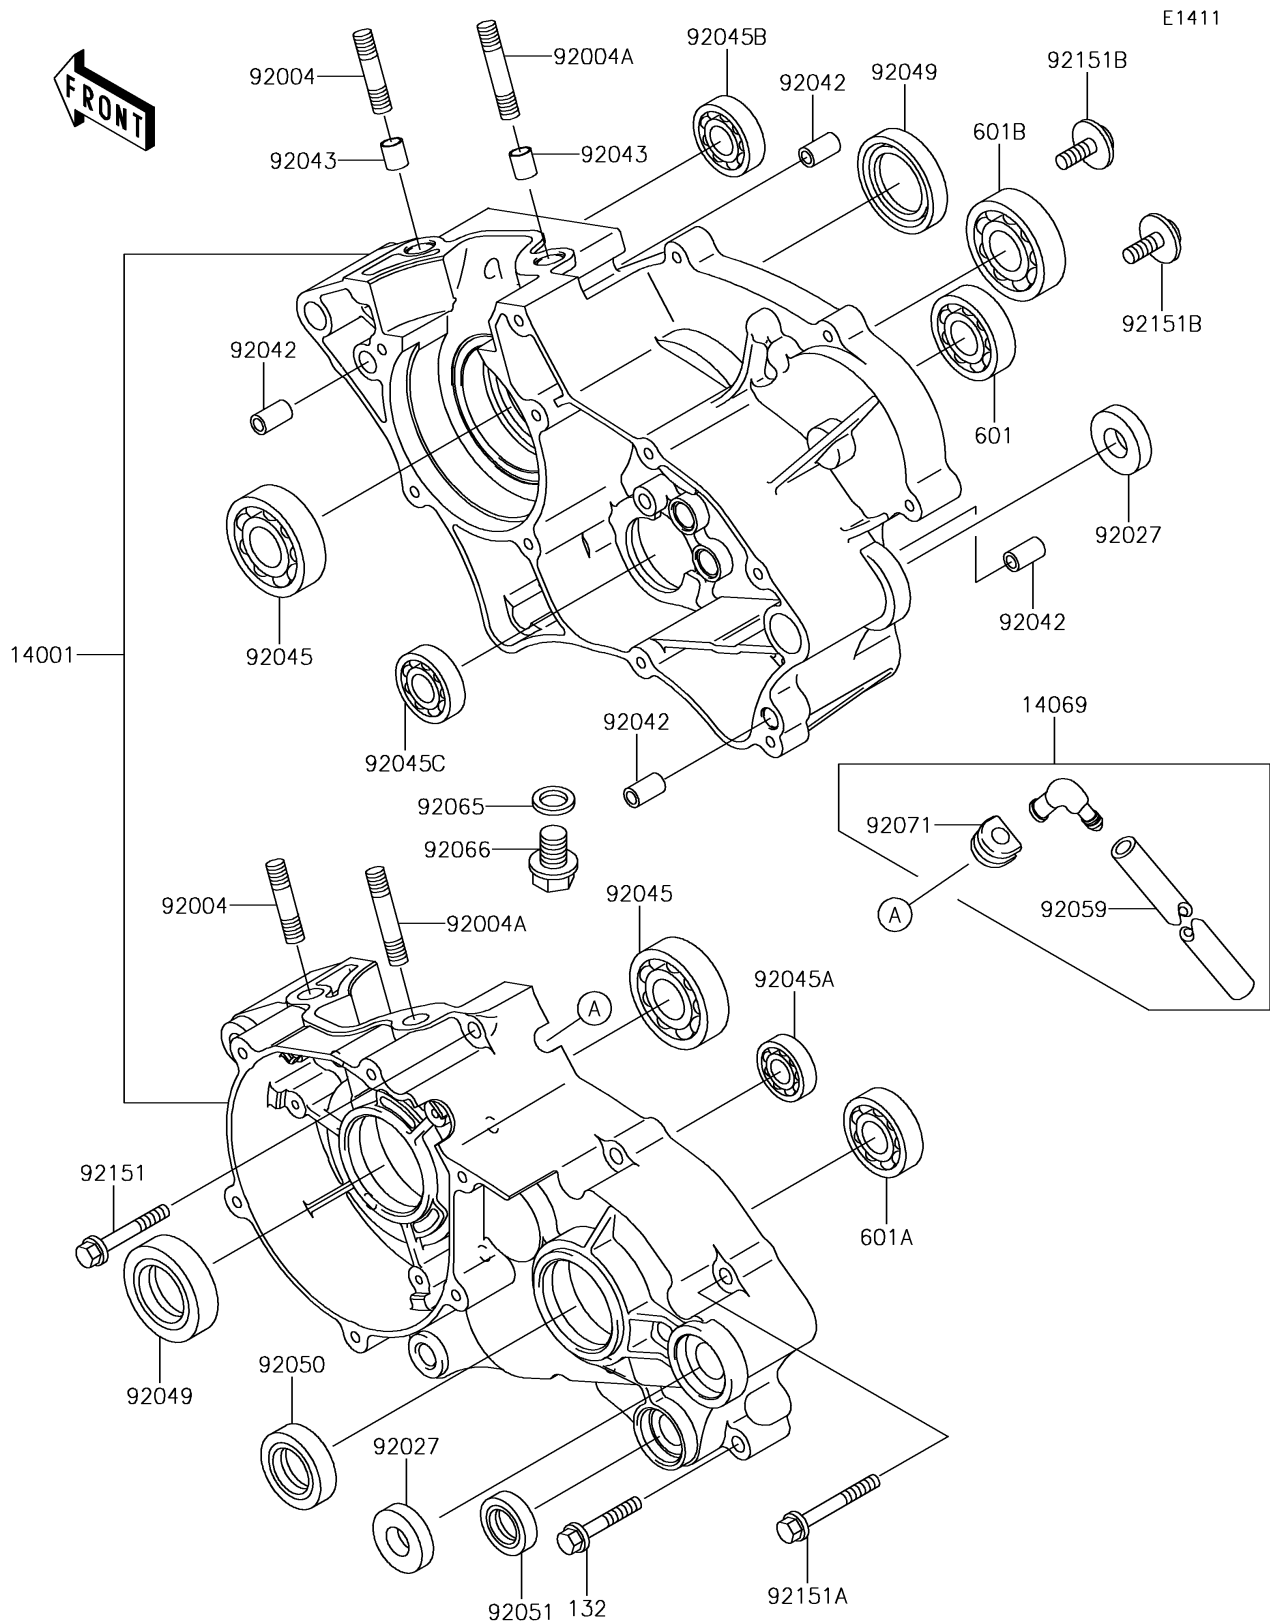

2015 KX™ 65

PARTS DIAGRAM

Crankcase

2015 KX™ 65

PARTS LIST

Crankcase

Kawasaki

Let the Good Times Roll®

ITEM NAME

PART NUMBER

QUANTITY
