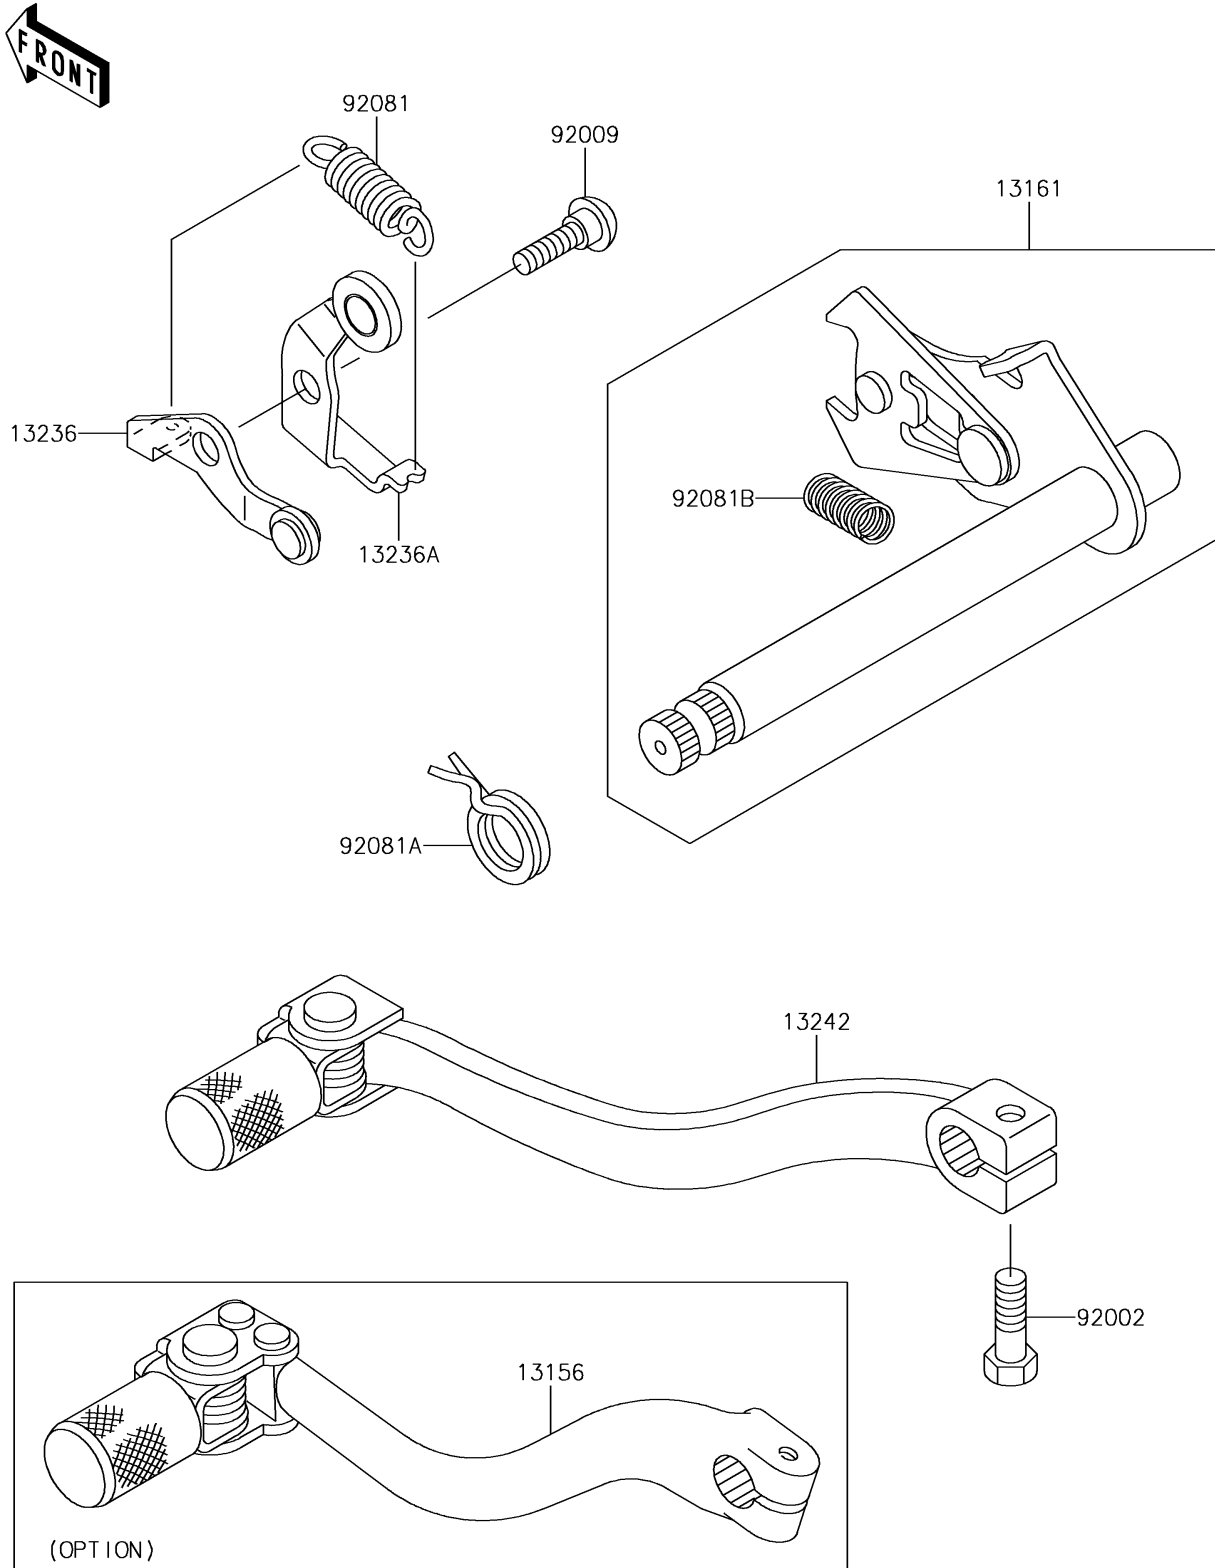

2018 KX™ 65

PARTS DIAGRAM

Gear Change Mechanism

E1370

2018 KX™ 65

PARTS LIST

Gear Change Mechanism

Kawasaki

Let the Good Times Roll®

ITEM NAME

PART NUMBER

QUANTITY
