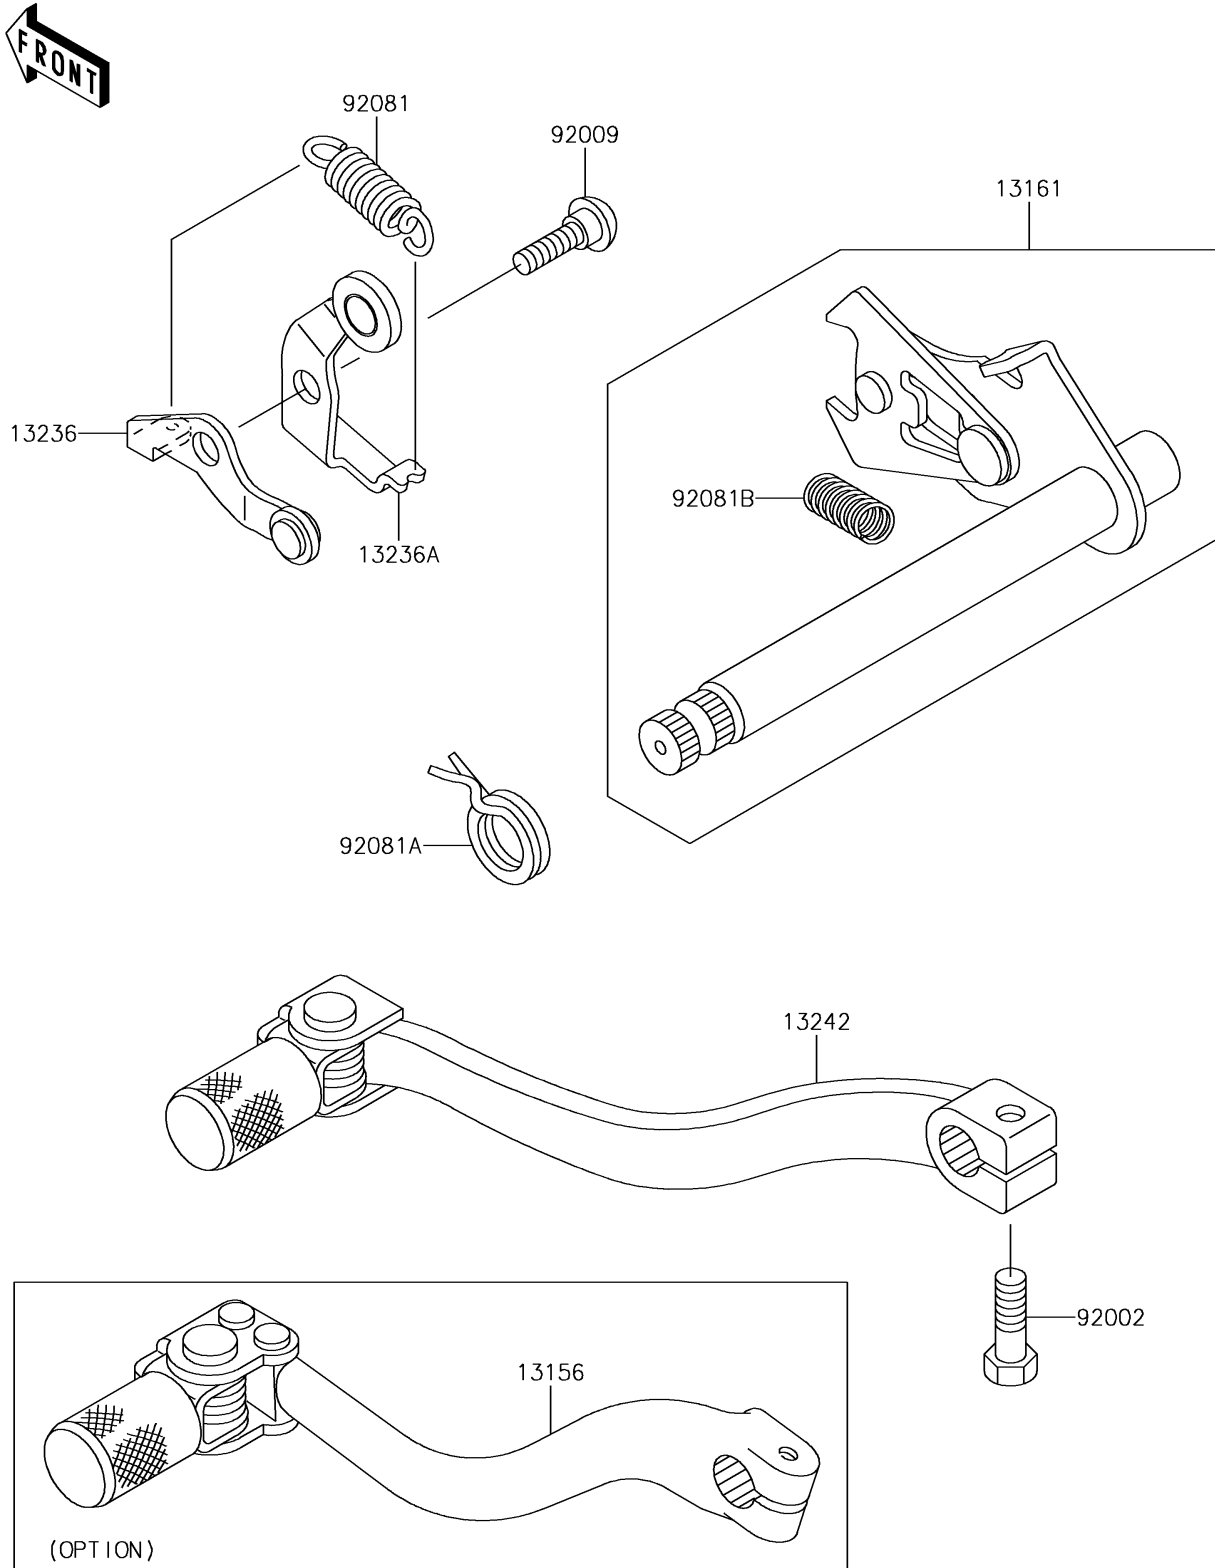

2015 KX™ 65

PARTS DIAGRAM

Gear Change Mechanism

E1370

2015 KX™ 65

PARTS LIST

Gear Change Mechanism

ITEM NAME

PART NUMBER

QUANTITY
