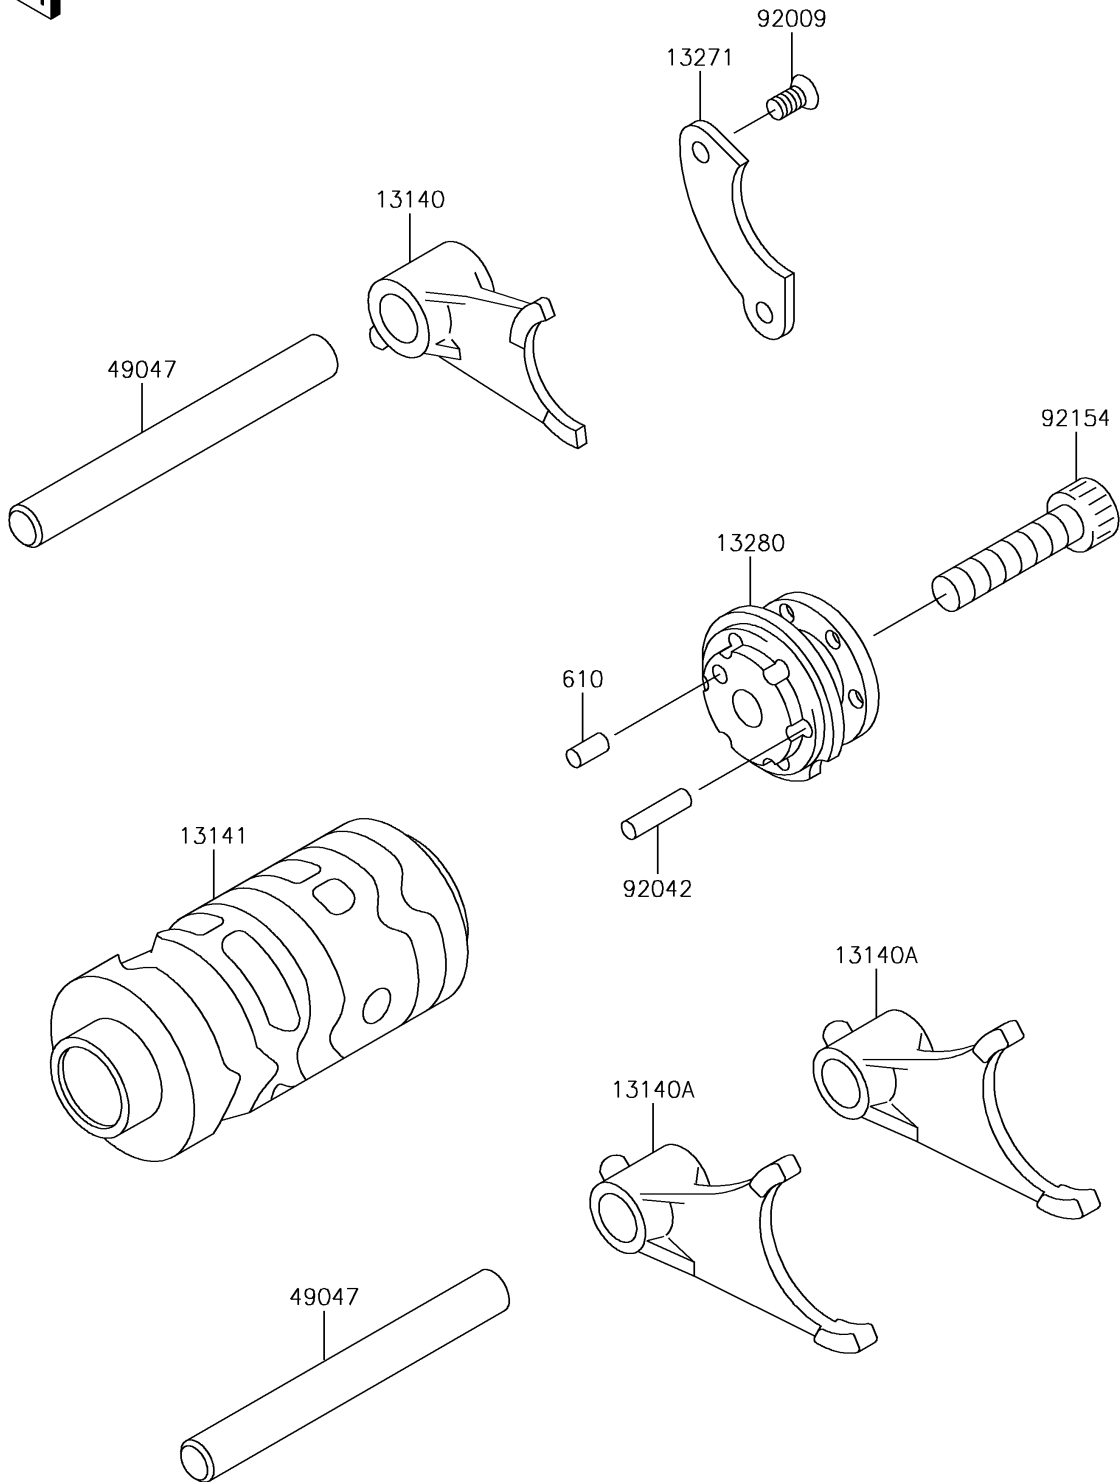

2015 KX™ 65

PARTS DIAGRAM

Gear Change Drum/Shift Fork(s)

E1362

2015 KX™ 65

PARTS LIST

Gear Change Drum/Shift Fork(s)

ITEM NAME

PART NUMBER

QUANTITY
