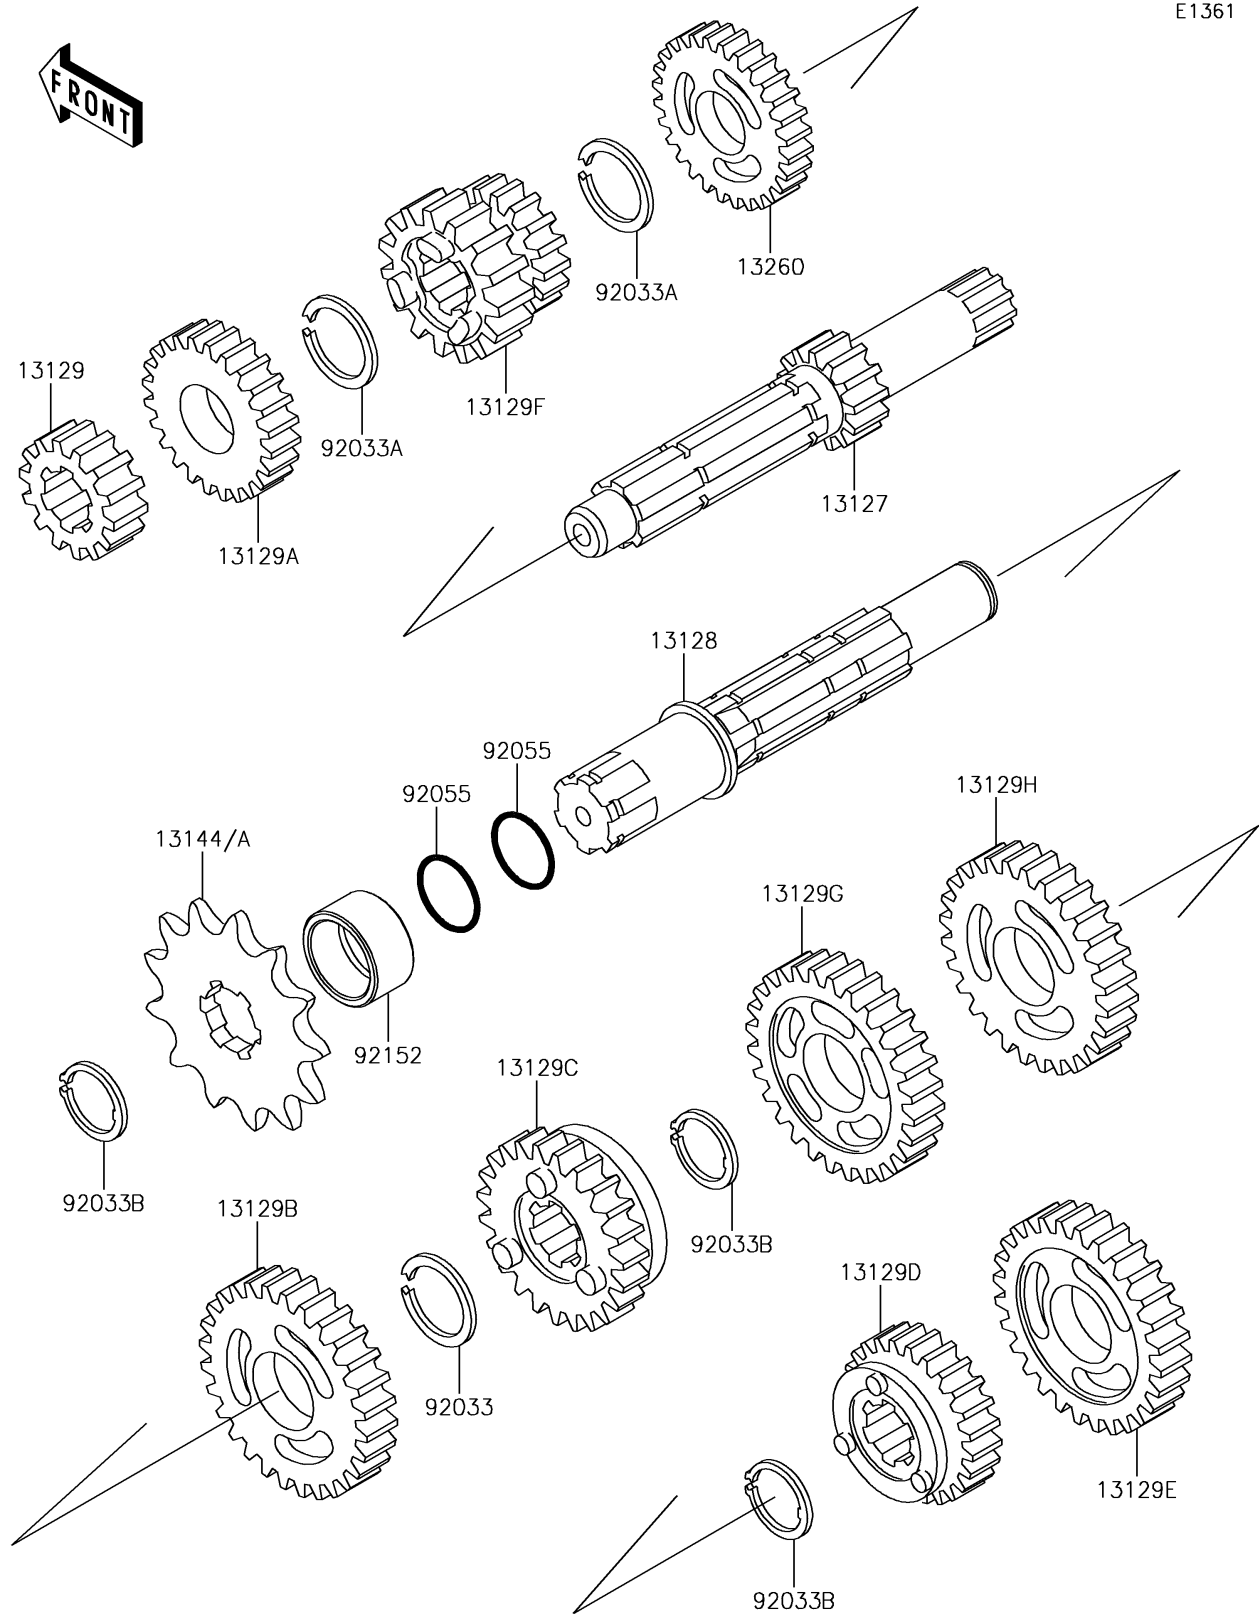

2015 KX™ 65

PARTS DIAGRAM

Transmission

E1361

2015 KX™ 65

PARTS LIST

Transmission

Kawasaki

Let the Good Times Roll®

ITEM NAME

PART NUMBER

QUANTITY
