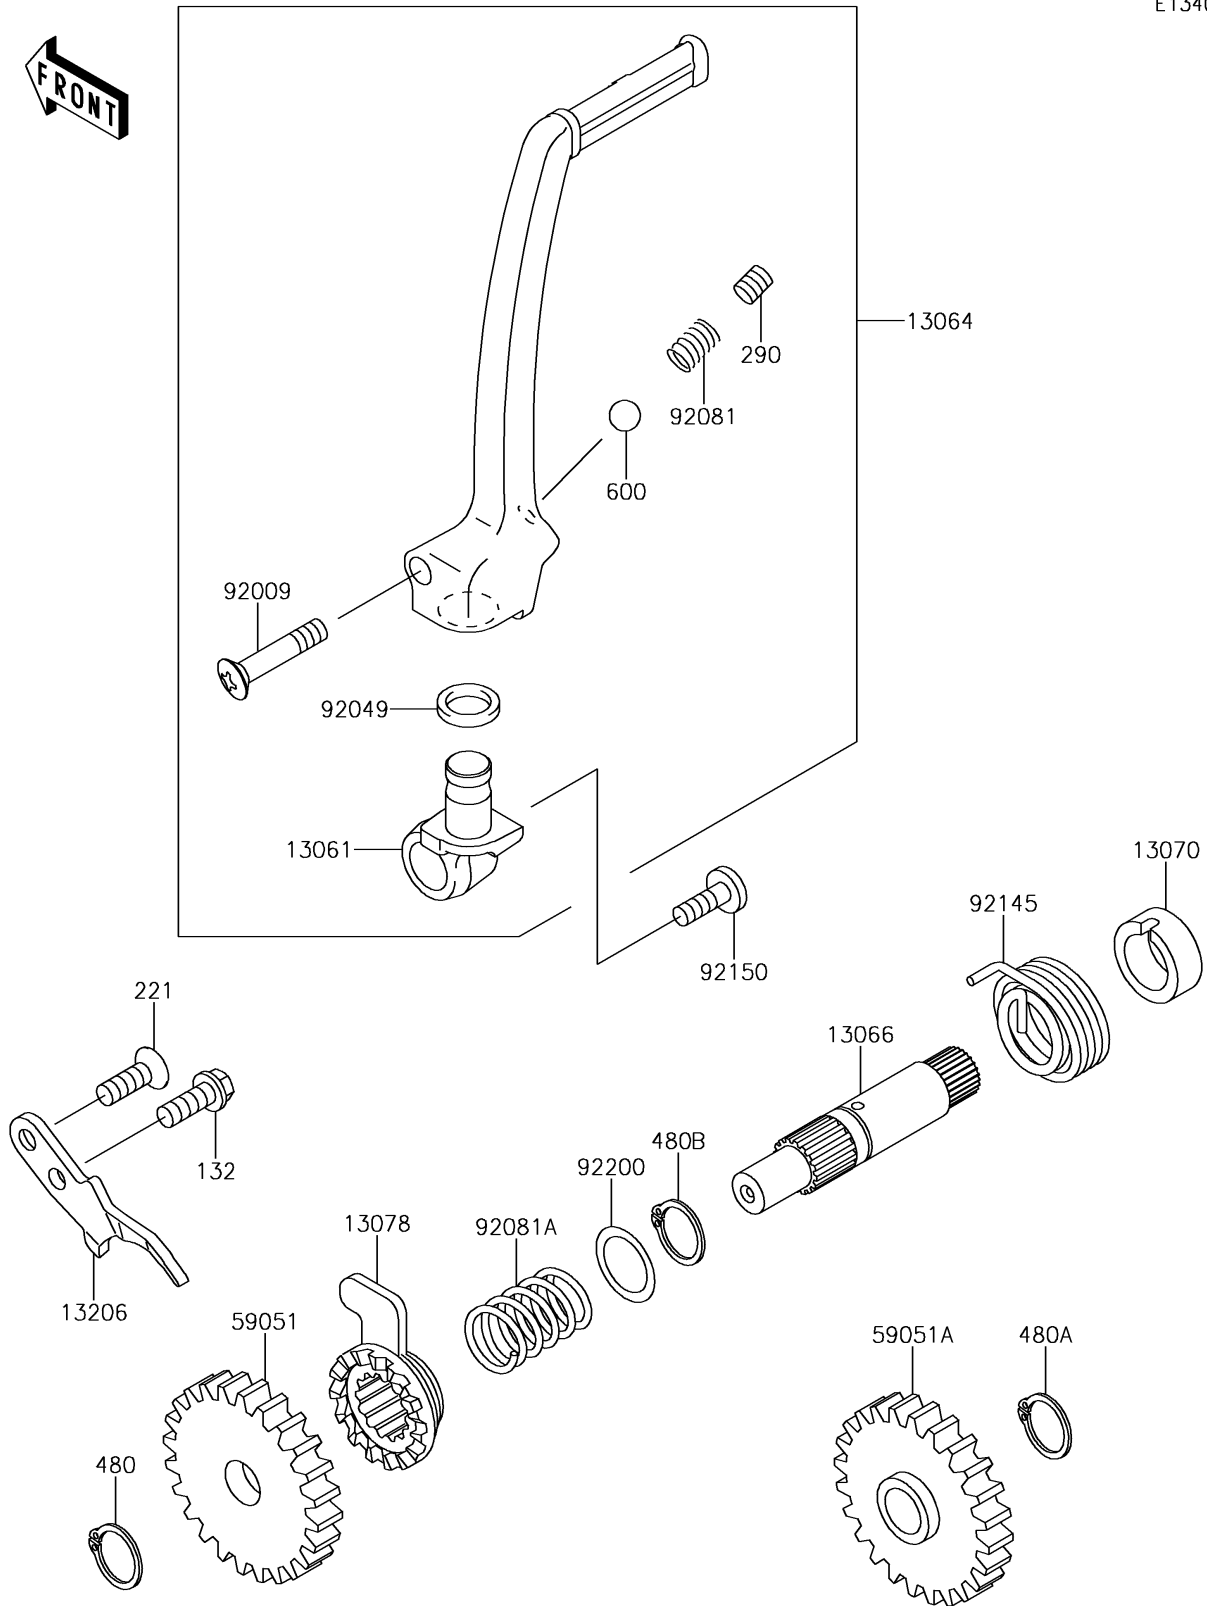

2017 KX™ 65

PARTS DIAGRAM

Kickstarter Mechanism

E1340

2017 KX™ 65

PARTS LIST

Kickstarter Mechanism

ITEM NAME	PART NUMBER	QUANTITY
BOSS,KICK PEDAL (Ref # 13061)	13061-1712	1
LEVER-ASSY-KICK,PEDAL (Ref # 13064)	13064-1196	1
SHAFT-KICK (Ref # 13066)	13066-1097	1
GUIDE (Ref # 13070)	13070-1314	1
RATCHET (Ref # 13078)	13078-1004	1
BOLT-FLANGED-SMALL,6X16 (Ref # 132)	132BA0616	1
GUIDE-KICK (Ref # 13206)	13206-1067	1
SCREW-CSK-CROS,6X18 (Ref # 221)	221AA0618	1
SCREW-SET-SOCKET,8X8 (Ref # 290)	290CA0808	1
CIRCLIP-TYPE-C,12MM (Ref # 480)	480J1200	1
CIRCLIP-TYPE-C,15MM (Ref # 480A)	480J1500	1
CIRCLIP-TYPE-C,16MM (Ref # 480B)	480J1600	1
GEAR-SPUR,32T (Ref # 59051)	59051-1026	1
GEAR-SPUR,30T (Ref # 59051A)	59051-1027	1
BALL-STEEL,1/4 (Ref # 600)	600A0800	1
SCREW,6X27 (Ref # 92009)	92009-1607	1
SEAL-OIL,SR12162.5 (Ref # 92049)	92049-1468	1
SPRING,KICK PEDAL (Ref # 92081)	92081-020	1
SPRING,RATCHET (Ref # 92081A)	92081-122	1
SPRING (Ref # 92145)	92145-1058	1
BOLT,SOCKET,6X16 (Ref # 92150)	92150-1673	1
WASHER,KICKSHAFT (Ref # 92200)	92200-1209	1