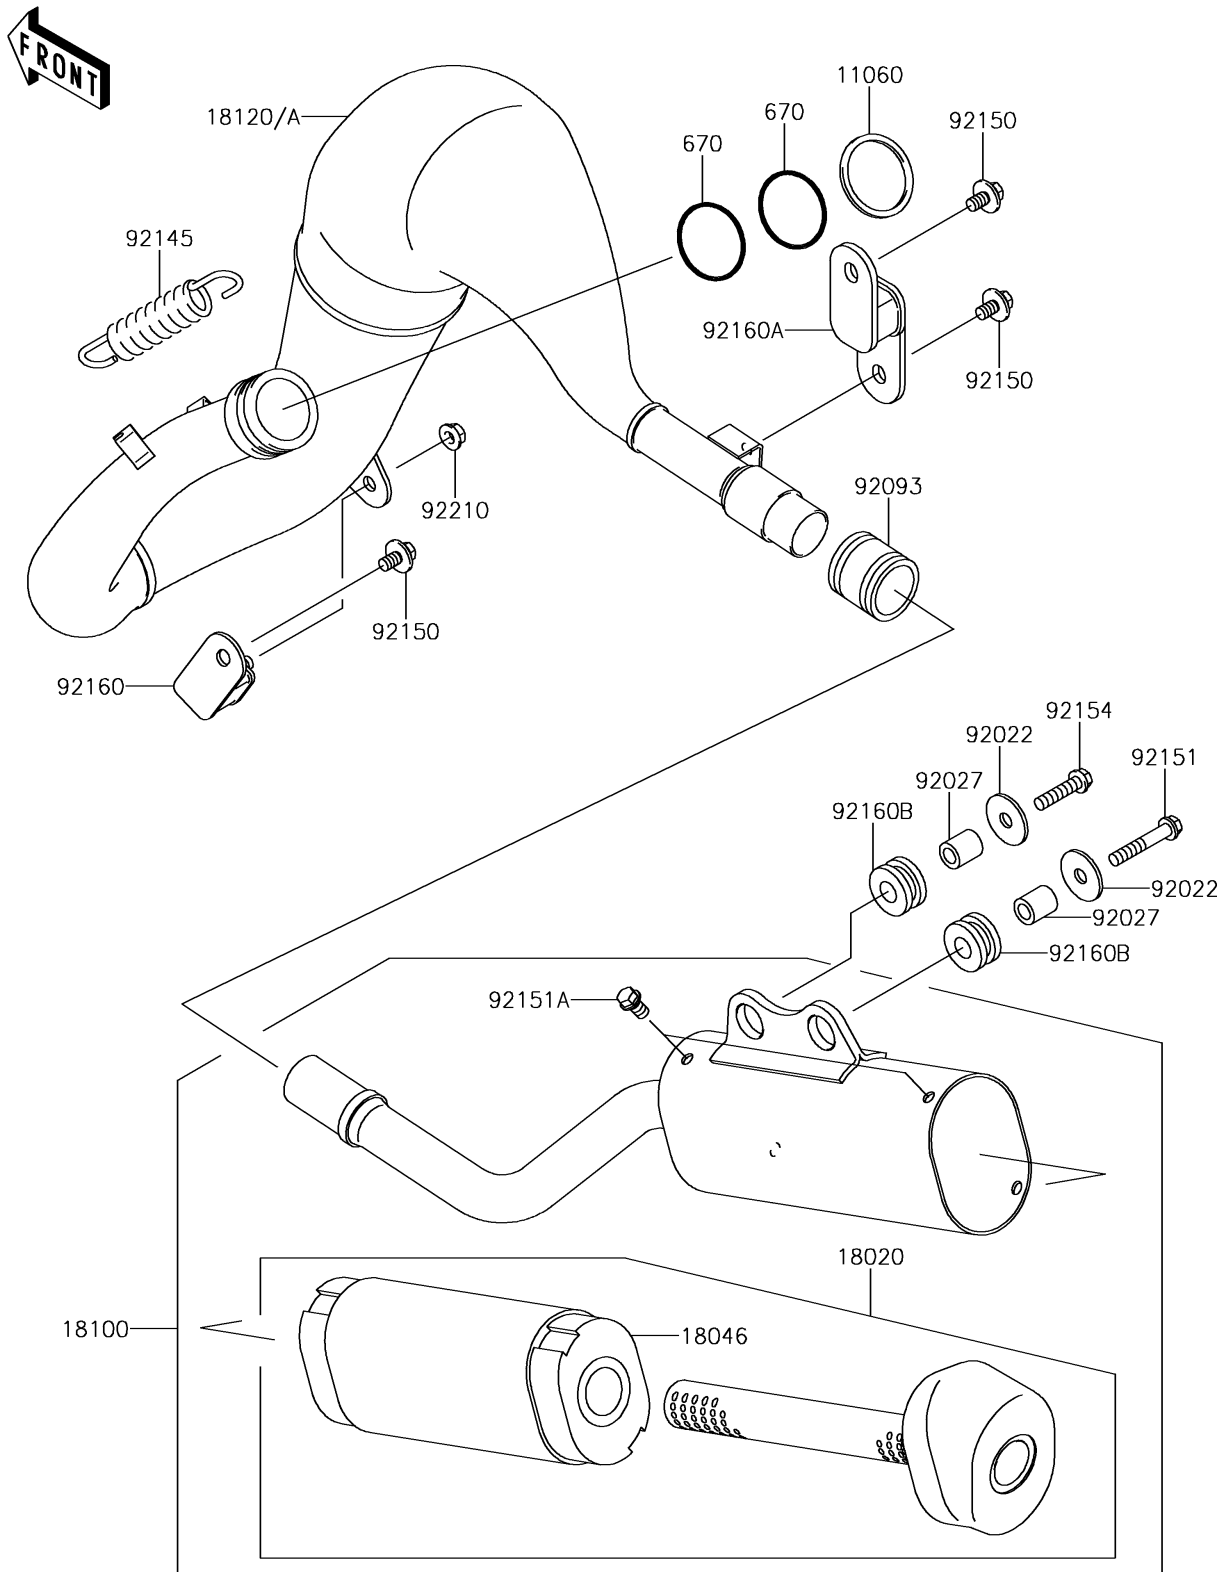

2018 KX™ 65

PARTS DIAGRAM

Muffler(s)

E1140

2018 KX™ 65

PARTS LIST

Muffler(s)

Kawasaki

Let the Good Times Roll®

ITEM NAME

PART NUMBER

QUANTITY
