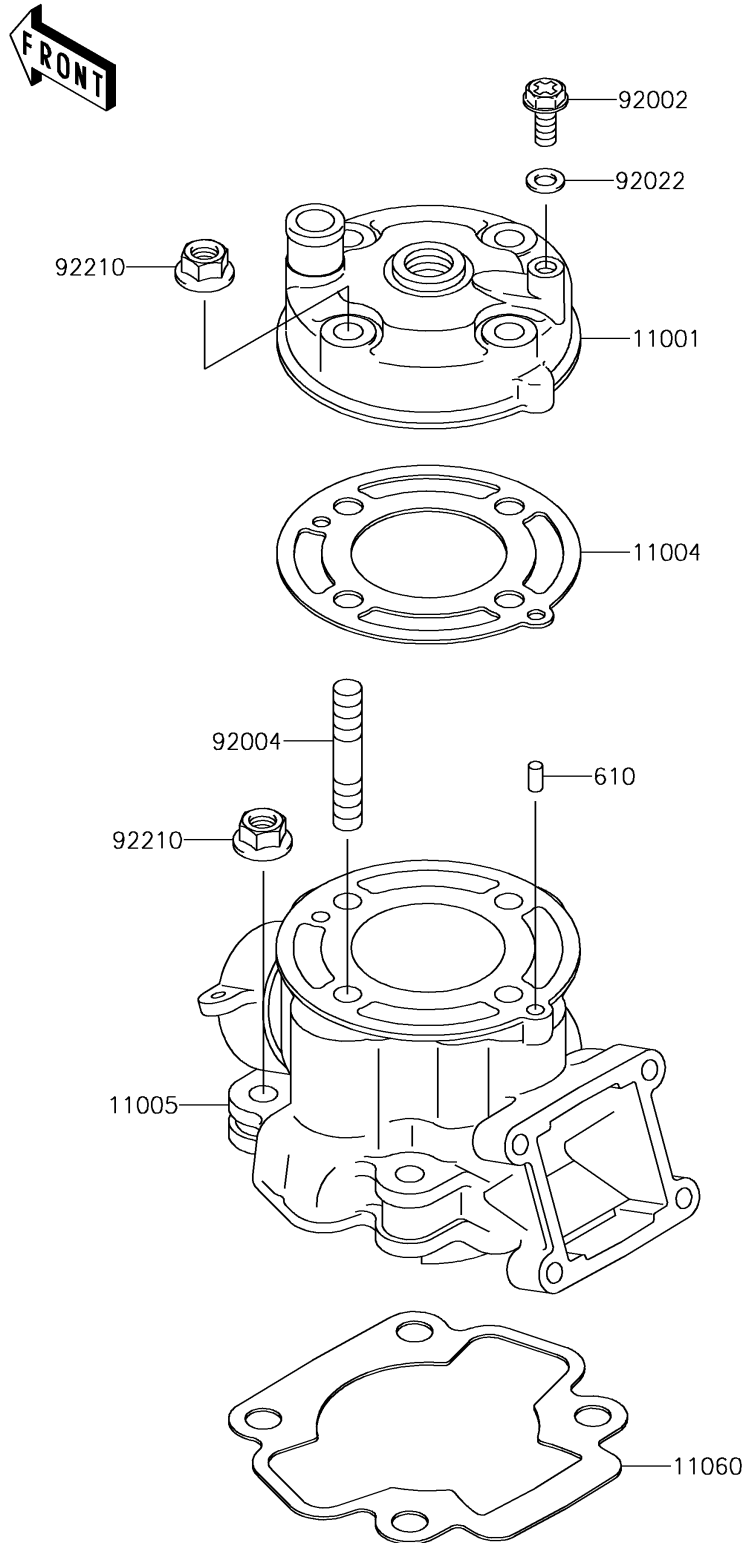

2018 KX™ 65

PARTS DIAGRAM

Cylinder Head/Cylinder

E1110

2018 KX™ 65

PARTS LIST

Cylinder Head/Cylinder

Kawasaki

Let the Good Times Roll®

ITEM NAME

PART NUMBER

QUANTITY
