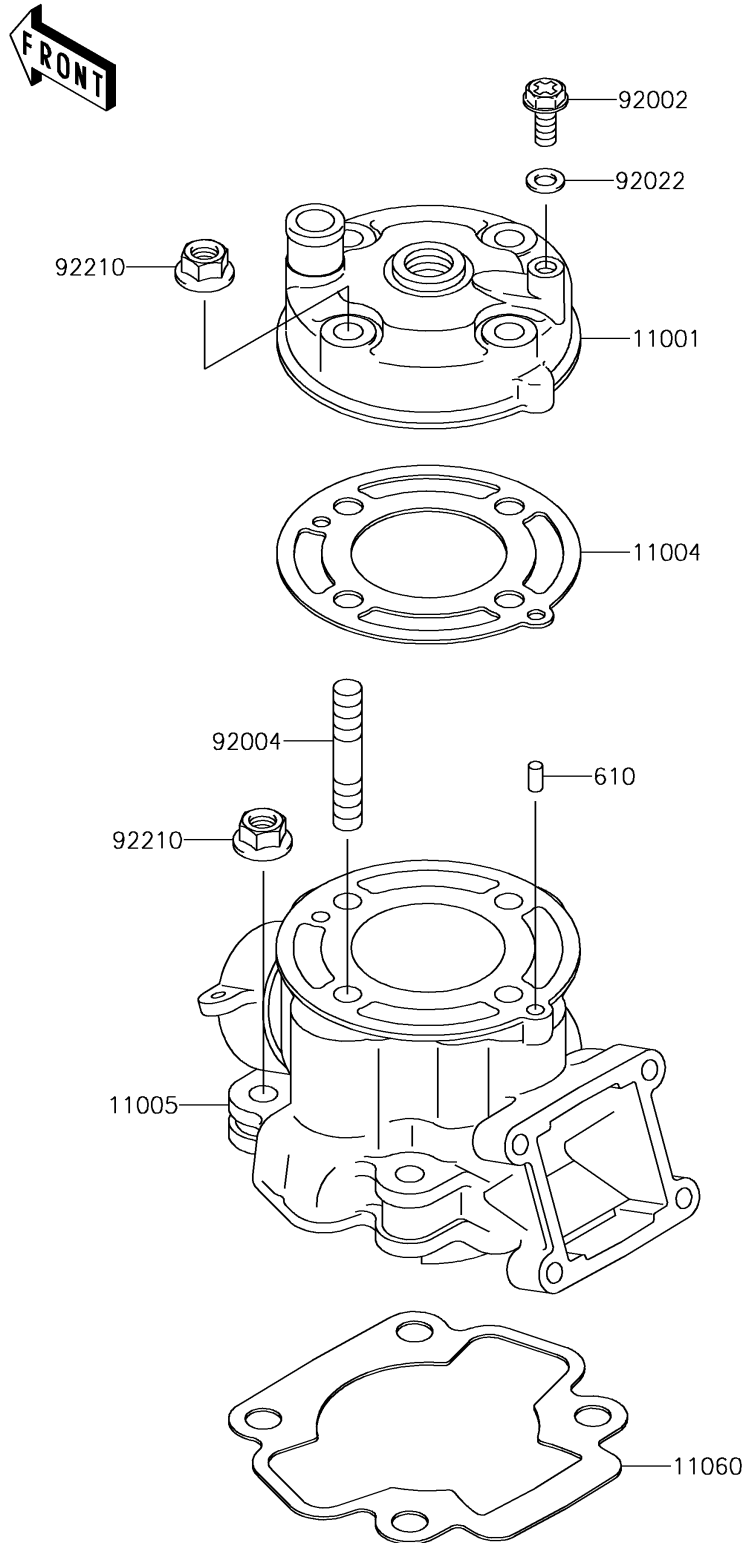

2016 KX™ 65

PARTS DIAGRAM

Cylinder Head/Cylinder

E1110

2016 KX™ 65

PARTS LIST

Cylinder Head/Cylinder

Kawasaki

Let the Good Times Roll®

ITEM NAME

PART NUMBER

QUANTITY
