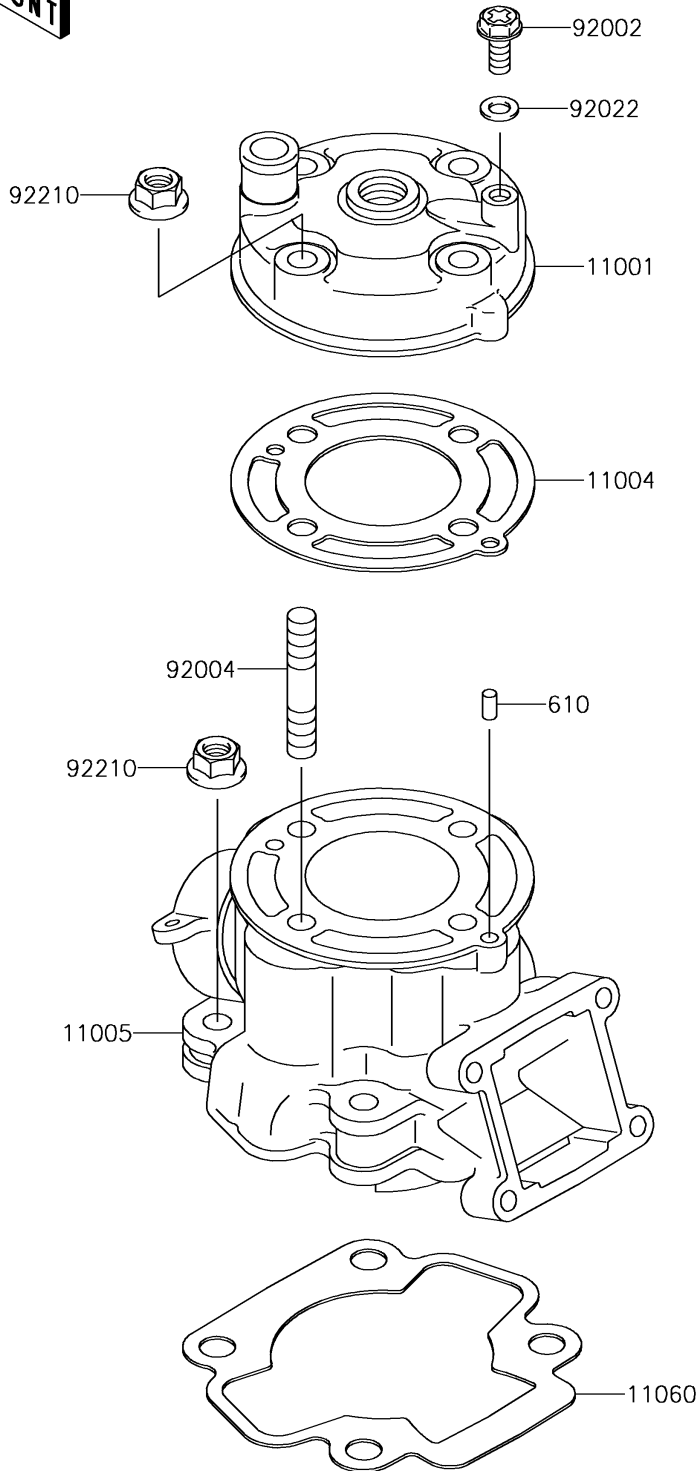

2015 KX™ 65

PARTS DIAGRAM

Cylinder Head/Cylinder

E1110

2015 KX™ 65

PARTS LIST

Cylinder Head/Cylinder

ITEM NAME

PART NUMBER

QUANTITY
