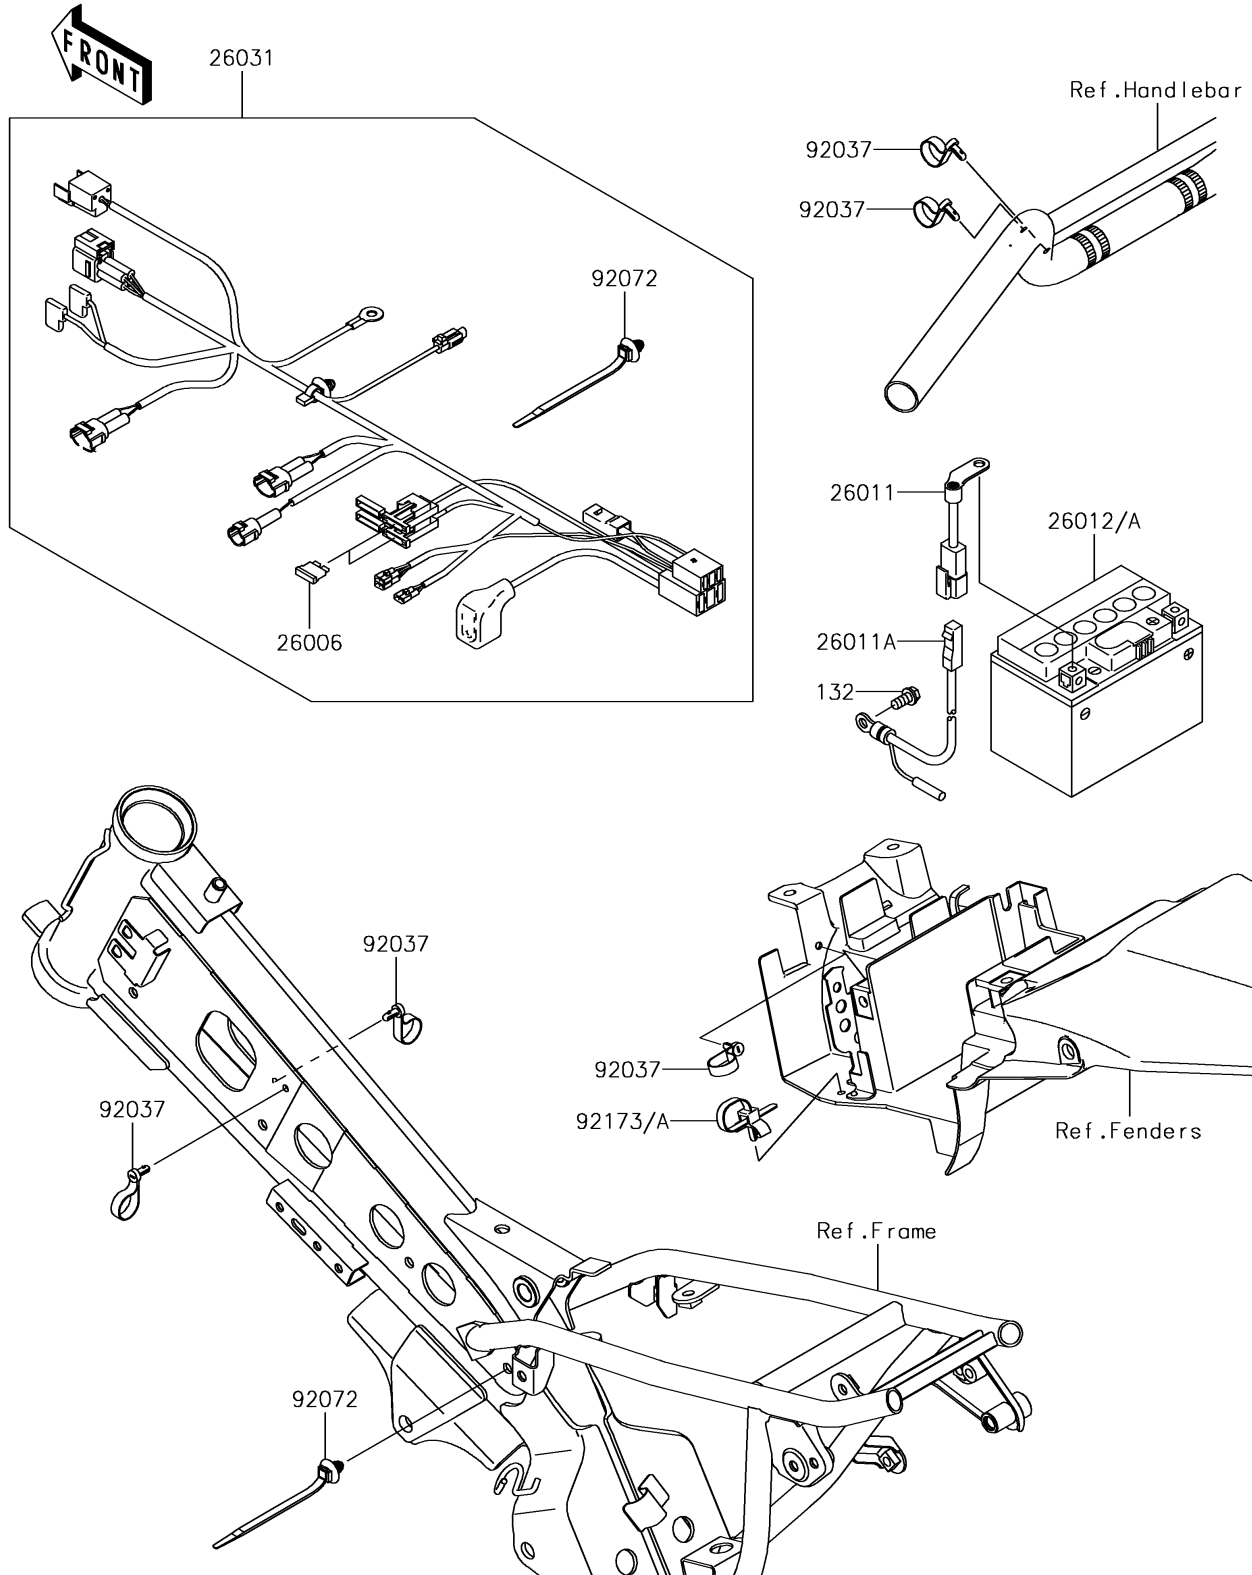

2019 KLX[®]110L

PARTS DIAGRAM

Chassis Electrical Equipment

F2760

2019 KLX[®]110L

PARTS LIST

Chassis Electrical Equipment

ITEM NAME

PART NUMBER

QUANTITY
