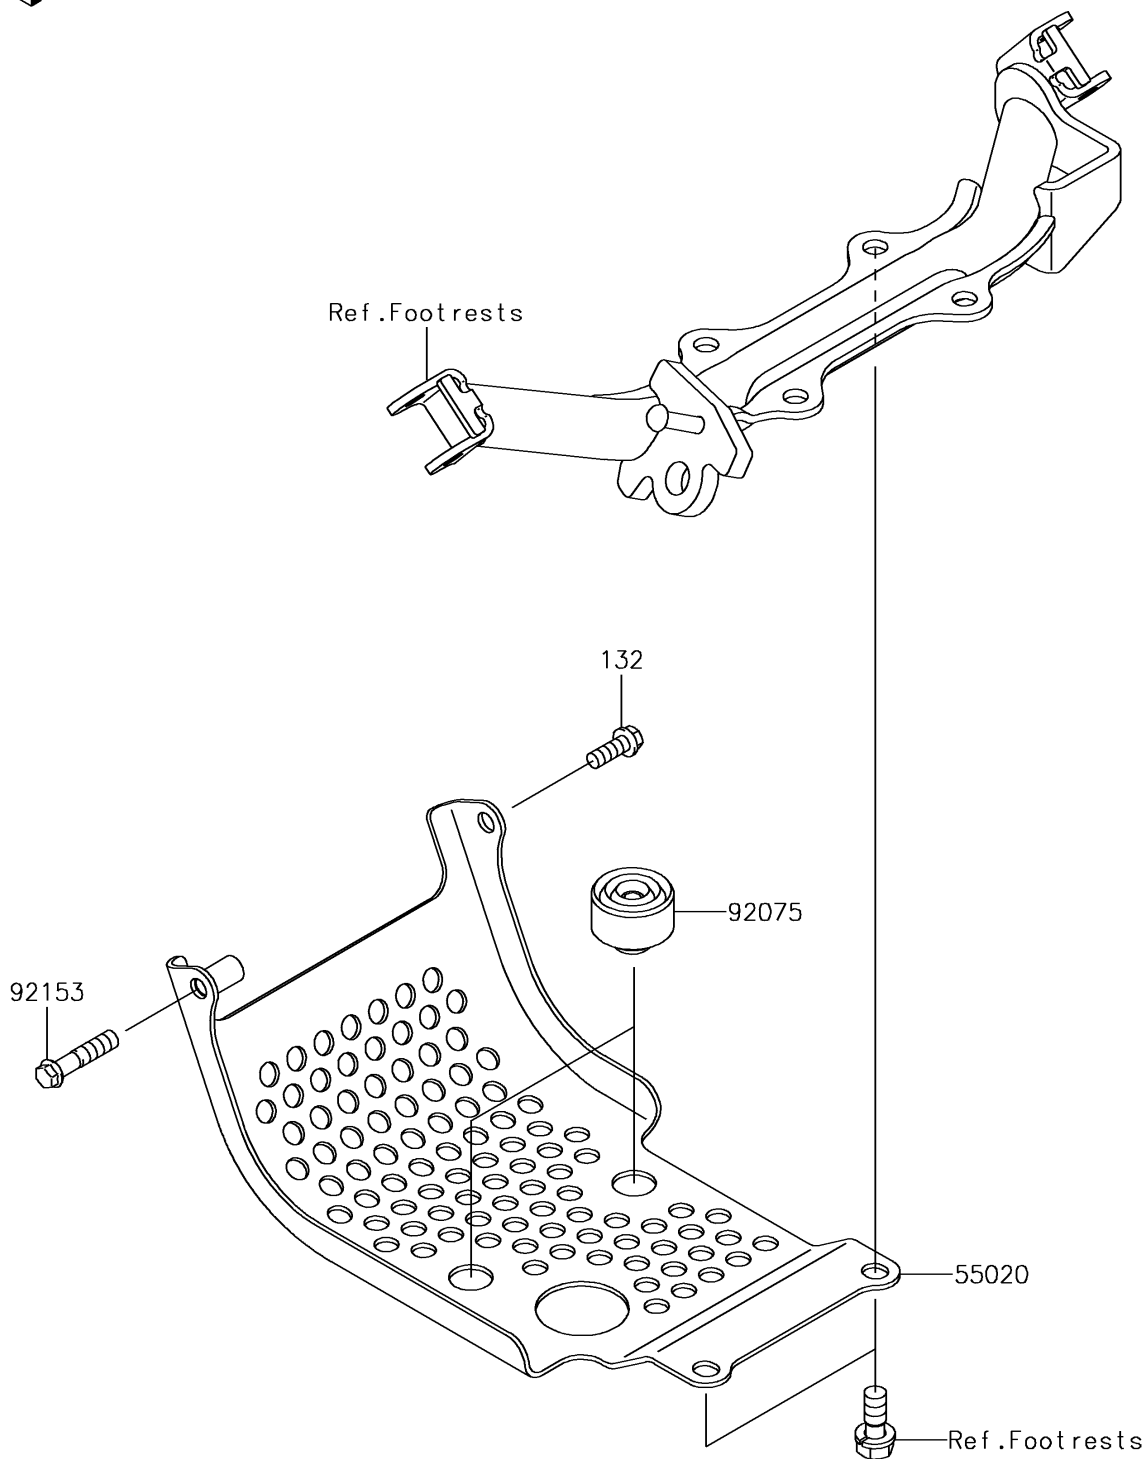

2019 KLX[®]110L

PARTS DIAGRAM

Guard(s)

Kawasaki

Let the Good Times Roll[®]

F2680

2019 KLX[®]110L

PARTS LIST

Guard(s)

Kawasaki

Let the Good Times Roll[®]

ITEM NAME

PART NUMBER

QUANTITY
