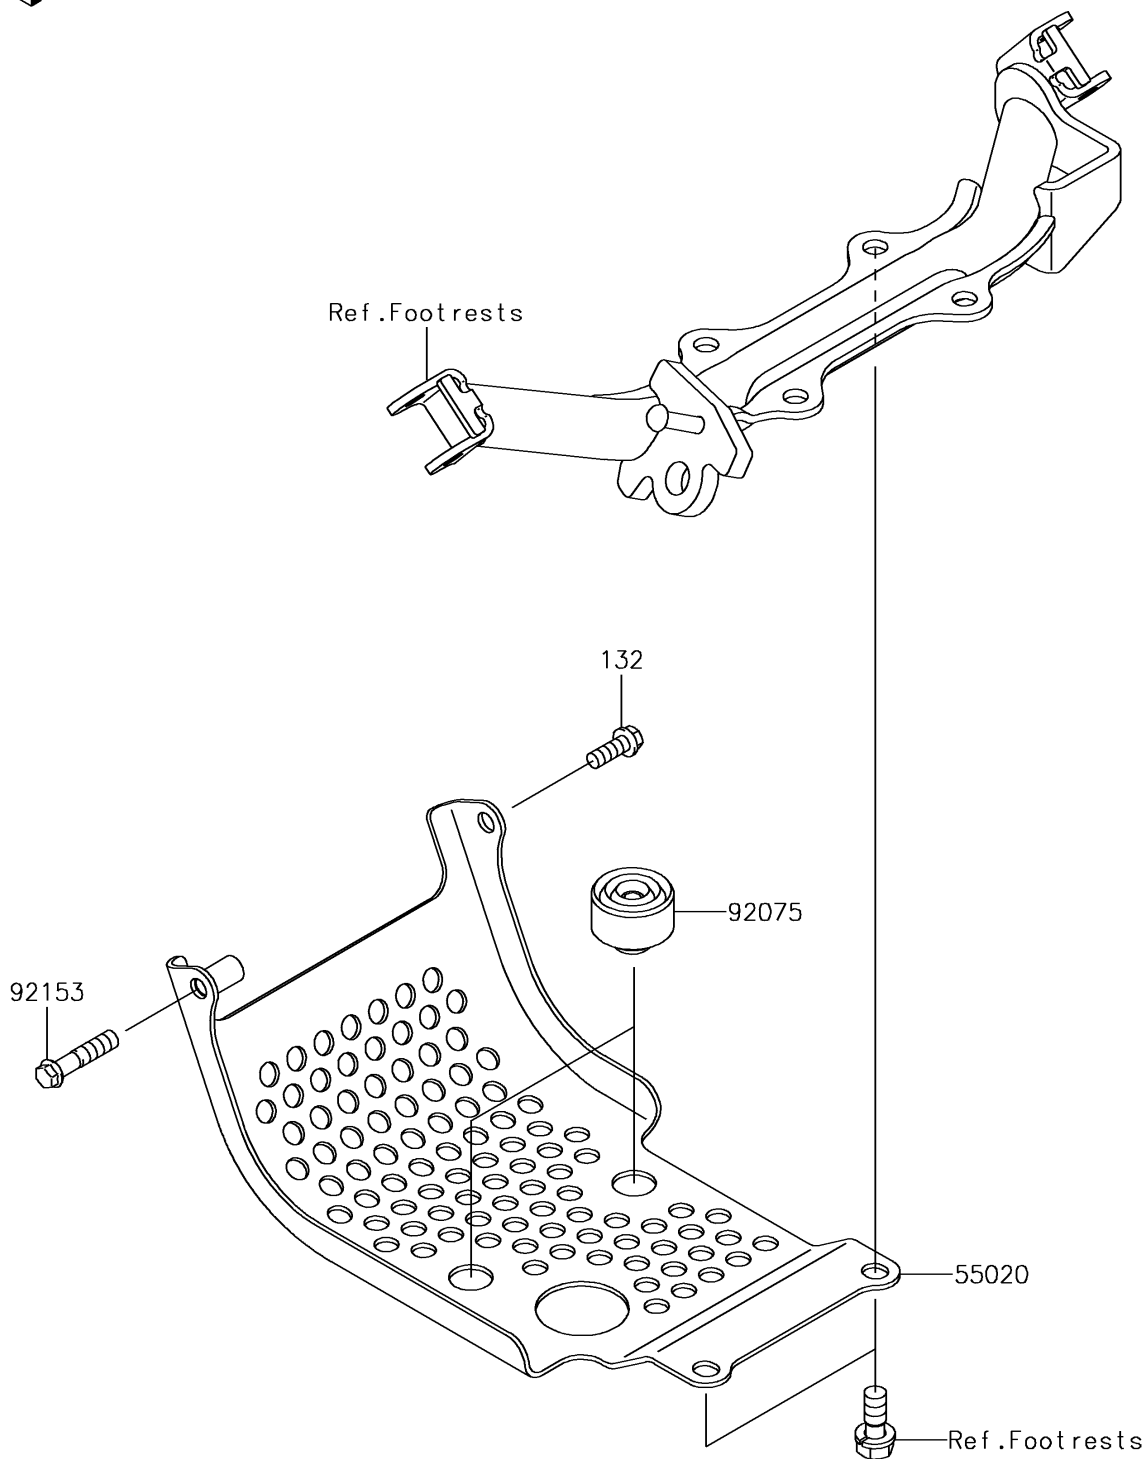

2017 KLX[®]110L

PARTS DIAGRAM

Guard(s)

Kawasaki

Let the Good Times Roll[®]

F2680

2017 KLX[®]110L

PARTS LIST

Guard(s)

Kawasaki

Let the Good Times Roll[®]

ITEM NAME

PART NUMBER

QUANTITY
