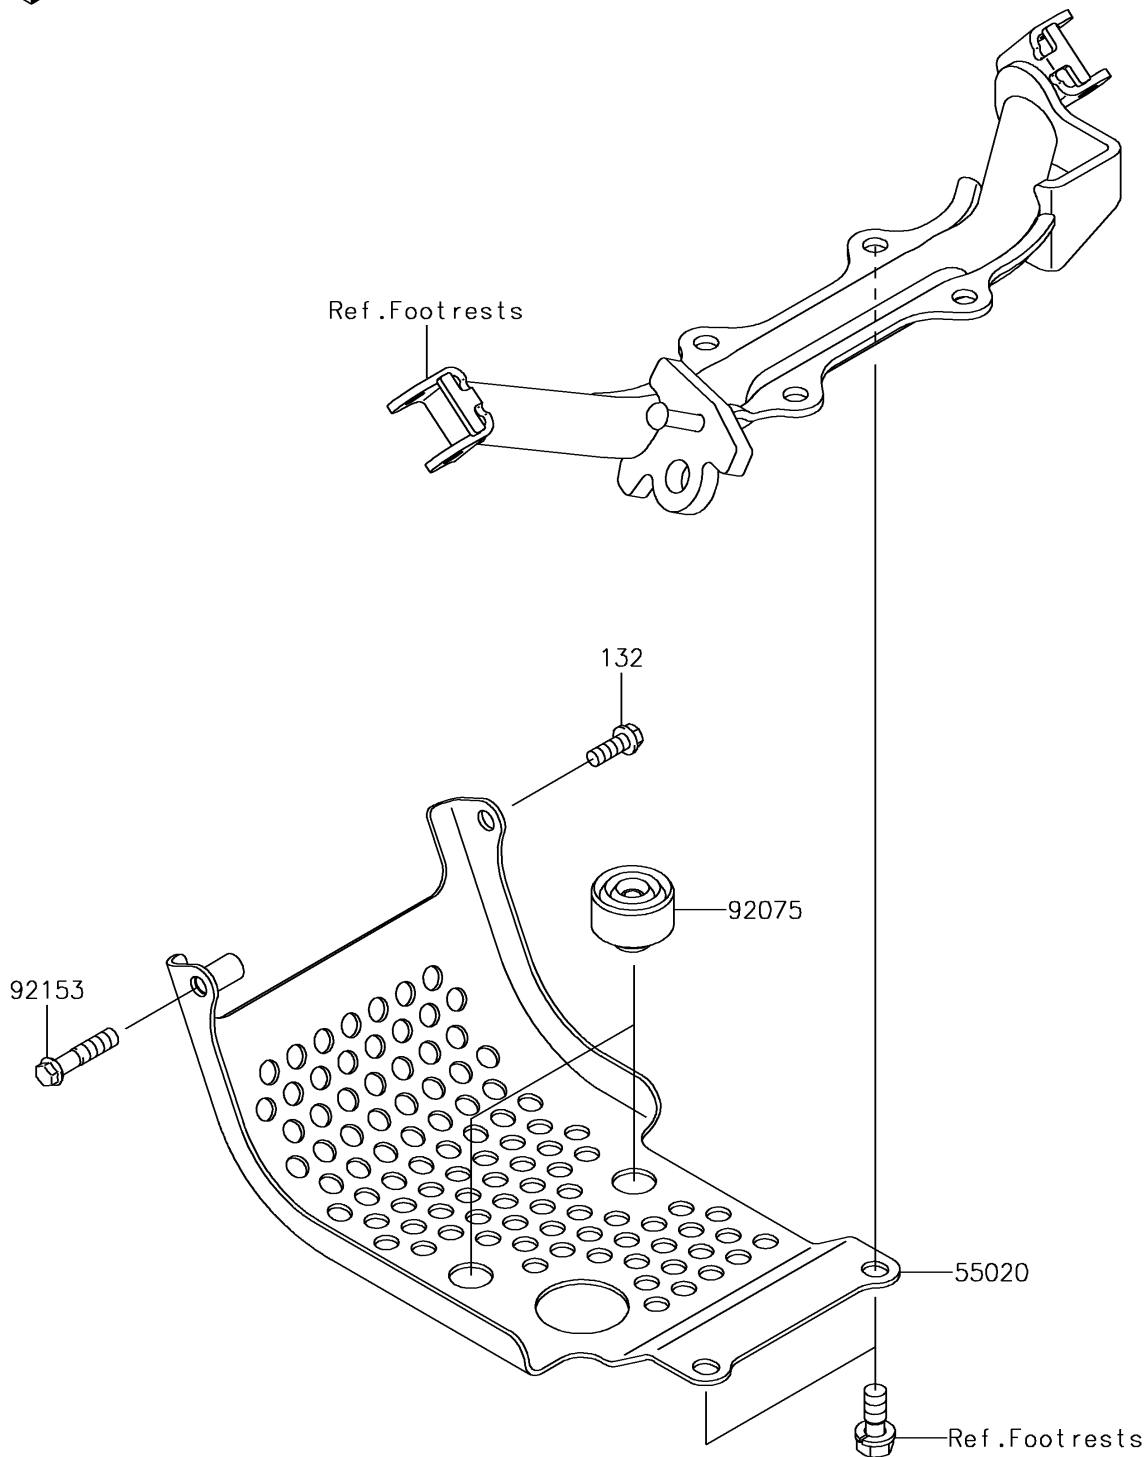

2016 KLX[®]110L

PARTS DIAGRAM

Guard(s)

F2680

2016 KLX[®]110L

PARTS LIST

Guard(s)

Kawasaki

Let the Good Times Roll[®]

ITEM NAME

PART NUMBER

QUANTITY
