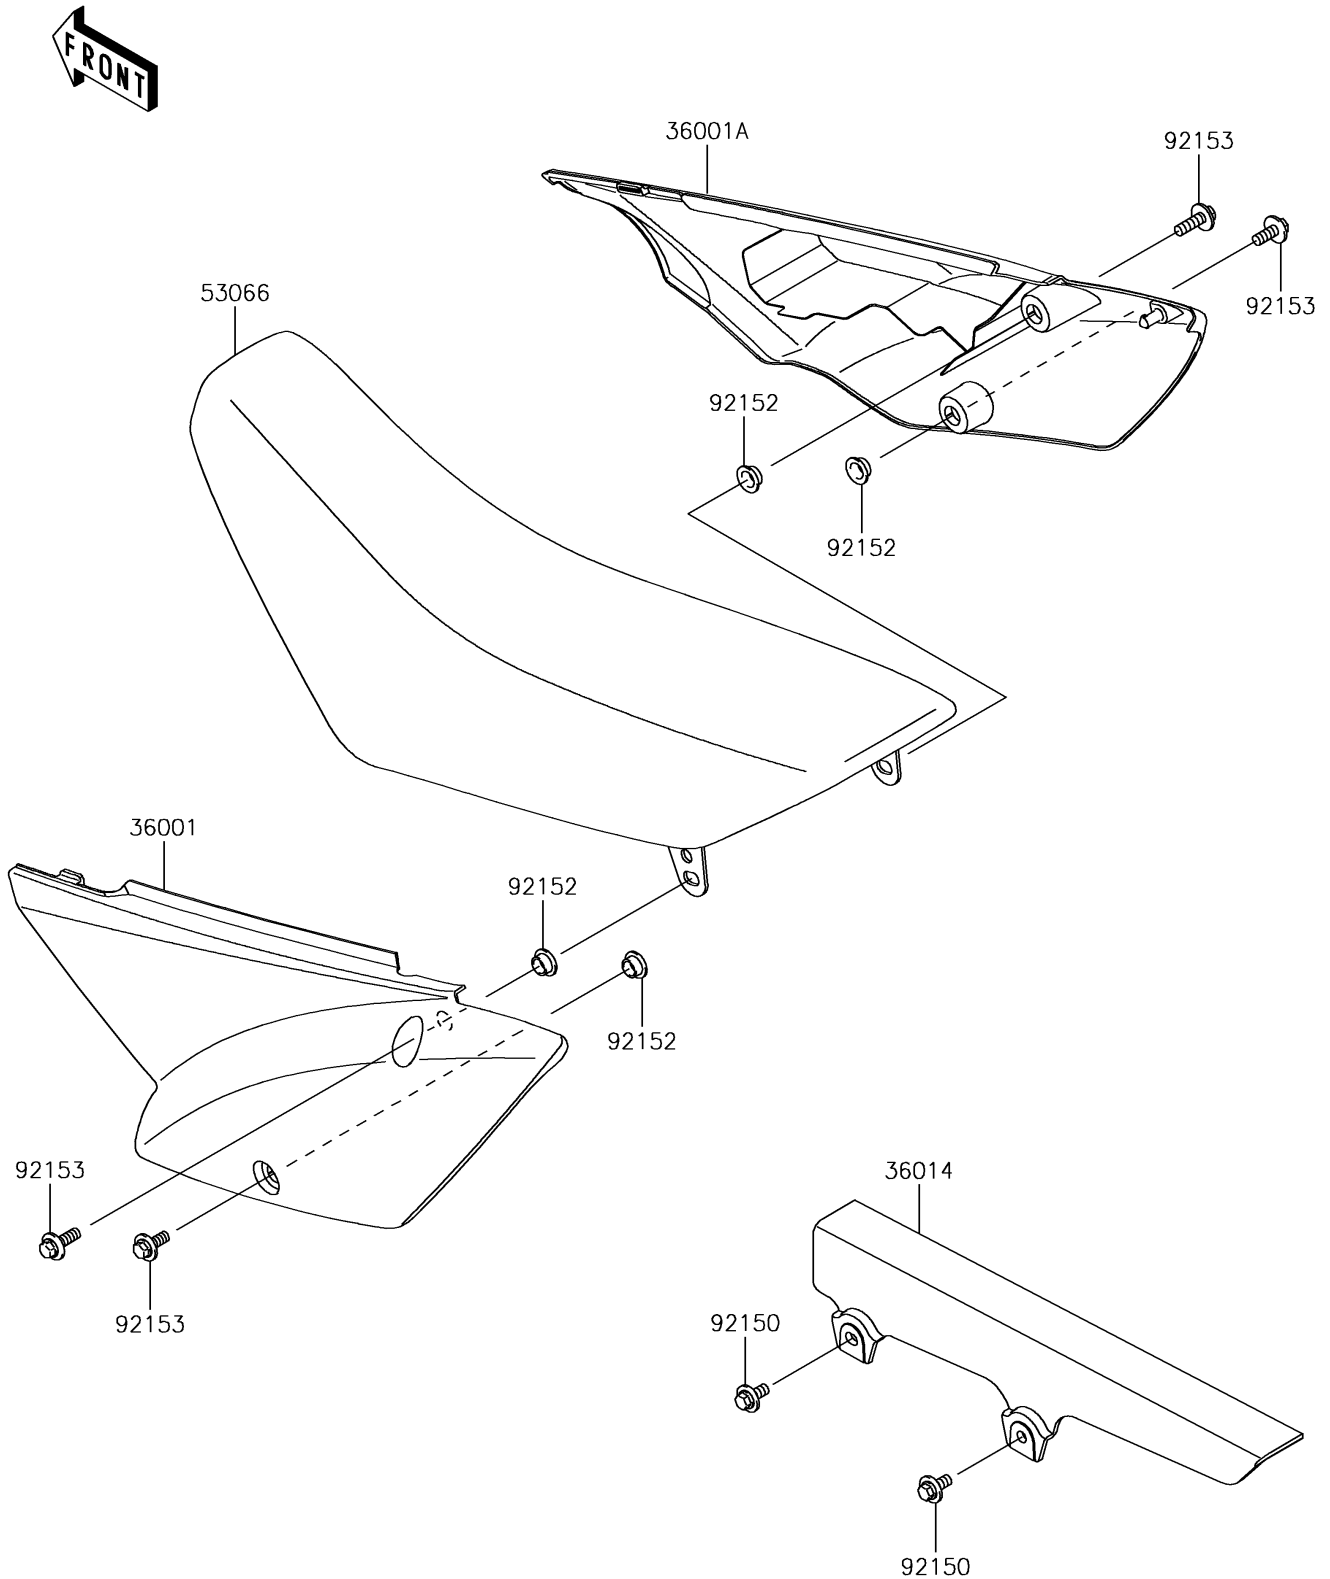

2015 KLX[®]110L

PARTS DIAGRAM

Side Covers/Chain Cover

F2610

2015 KLX[®]110L

PARTS LIST

Side Covers/Chain Cover

ITEM NAME	PART NUMBER	QUANTITY
COVER-SIDE,LH,B.WHITE (Ref # 36001)	36001-0204-266	1
COVER-SIDE,RH,B.WHITE (Ref # 36001A)	36001-0205-266	1
CASE-CHAIN (Ref # 36014)	36014-1258	1
SEAT-ASSY,GREEN/BLACK (Ref # 53066)	53066-0456-49F	1
BOLT,FLANGED,6X14 (Ref # 92150)	92150-1689	2
COLLAR (Ref # 92152)	92152-0789	4
BOLT,6X20 (Ref # 92153)	92153-0502	4