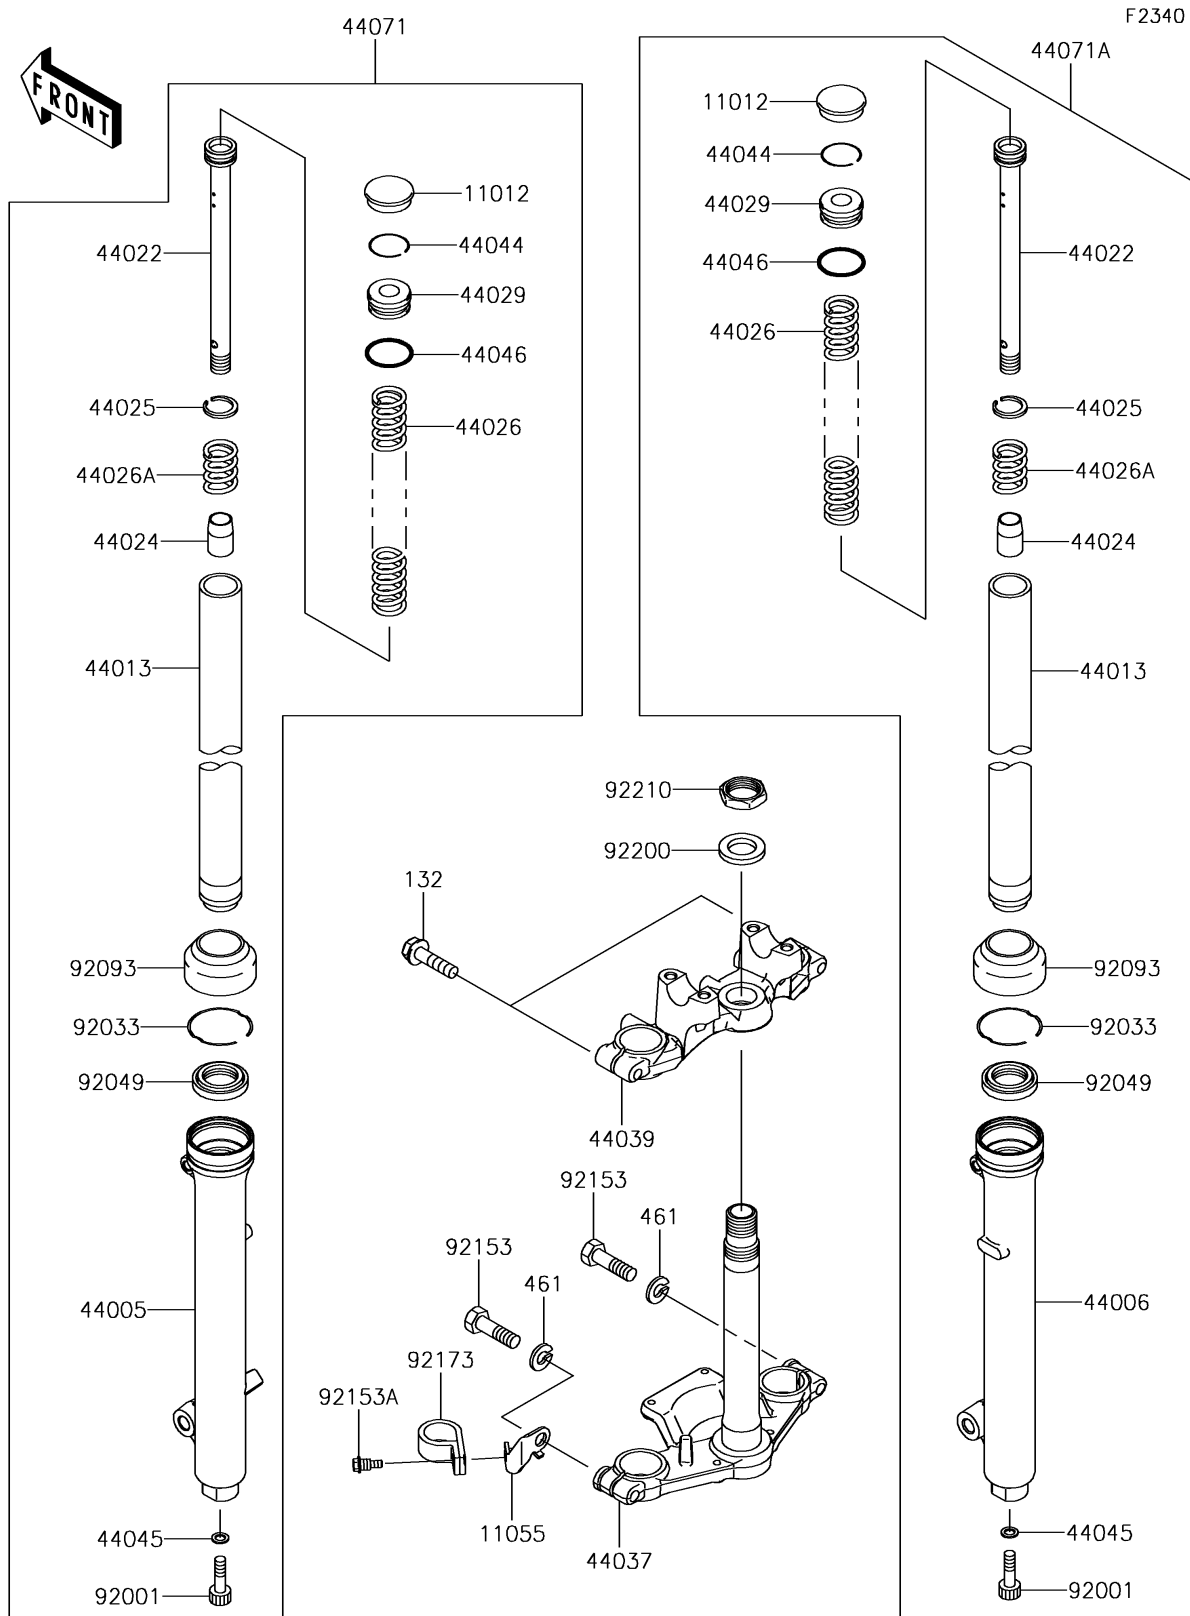

2019 KLX[®]110L

PARTS DIAGRAM

Front Fork

2019 KLX[®]110L

PARTS LIST

Front Fork

ITEM NAME

PART NUMBER

QUANTITY
