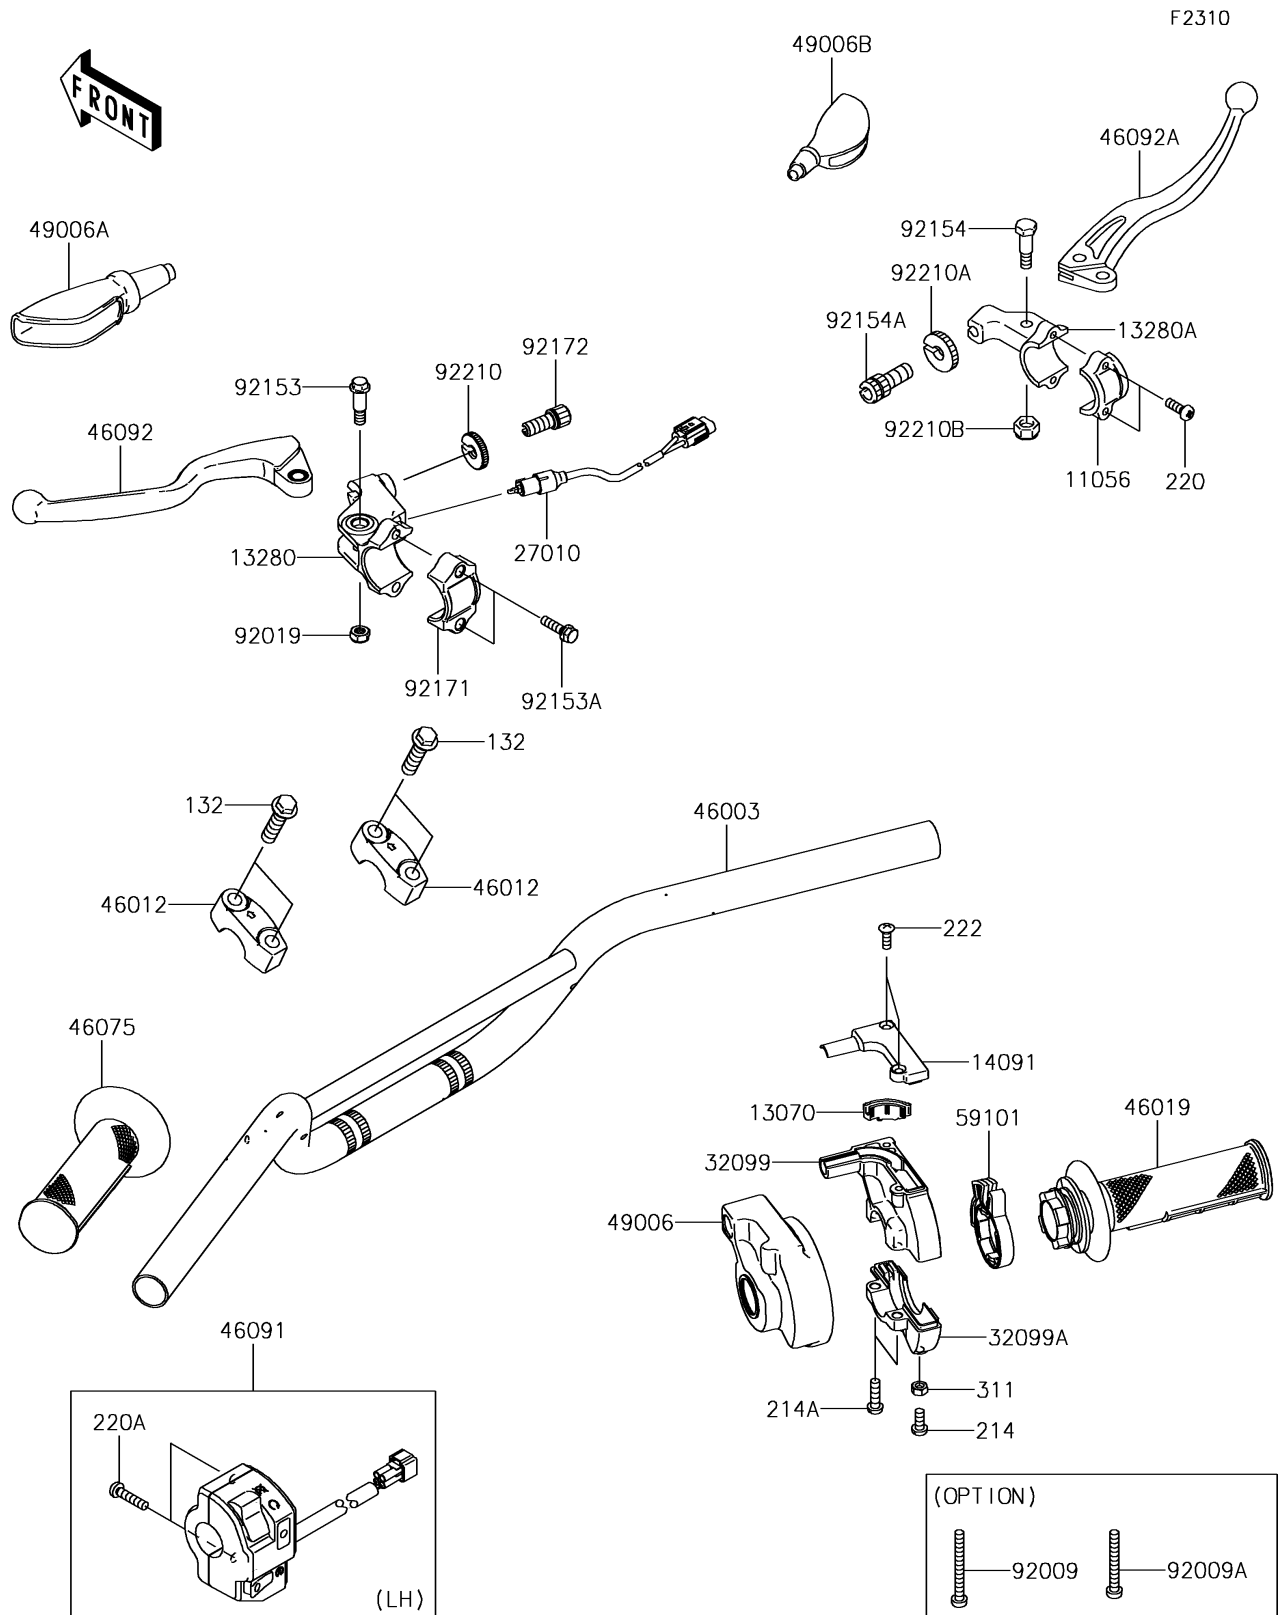

2019 KLX[®]110L

PARTS DIAGRAM

Handlebar

2019 KLX[®]110L

PARTS LIST

Handlebar

Kawasaki

Let the Good Times Roll[®]

ITEM NAME

PART NUMBER

QUANTITY
