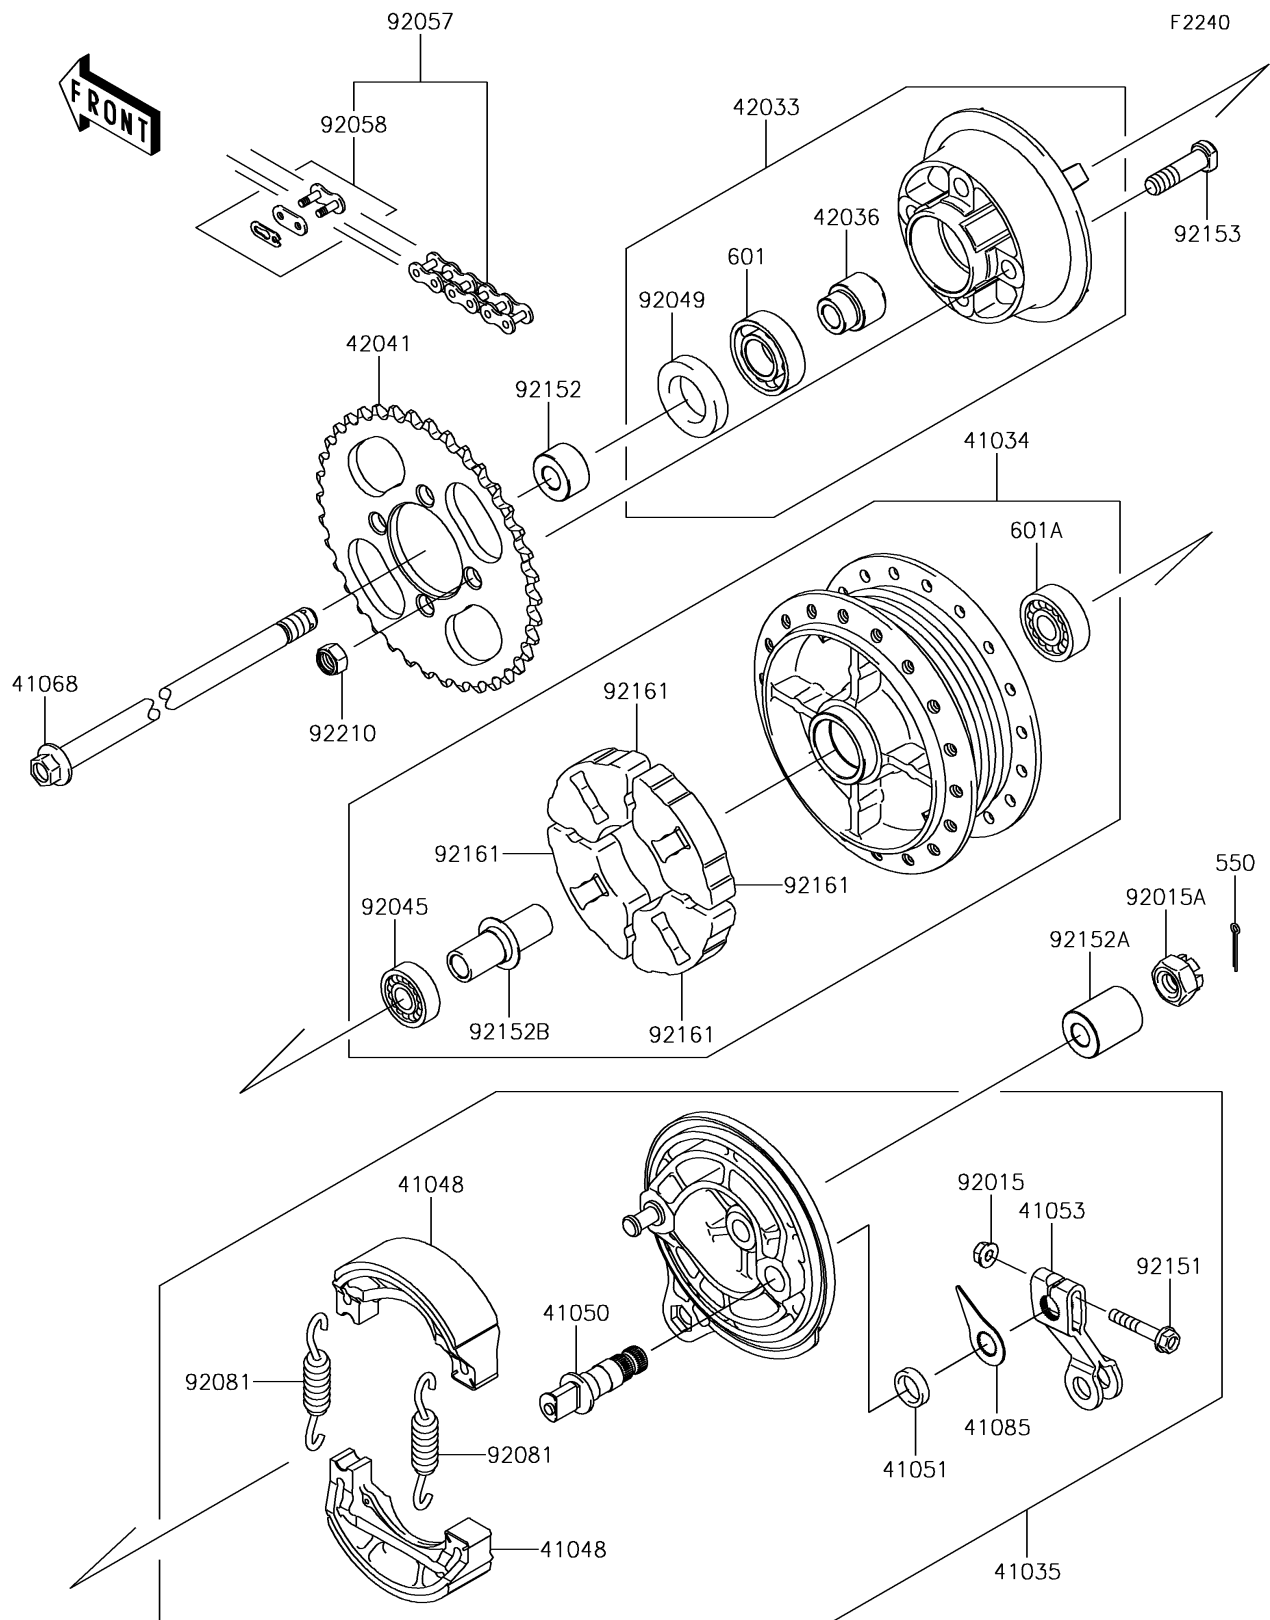

2019 KLX[®]110L

PARTS DIAGRAM

Rear Hub

2019 KLX[®]110L

PARTS LIST

Rear Hub

ITEM NAME

PART NUMBER

QUANTITY
