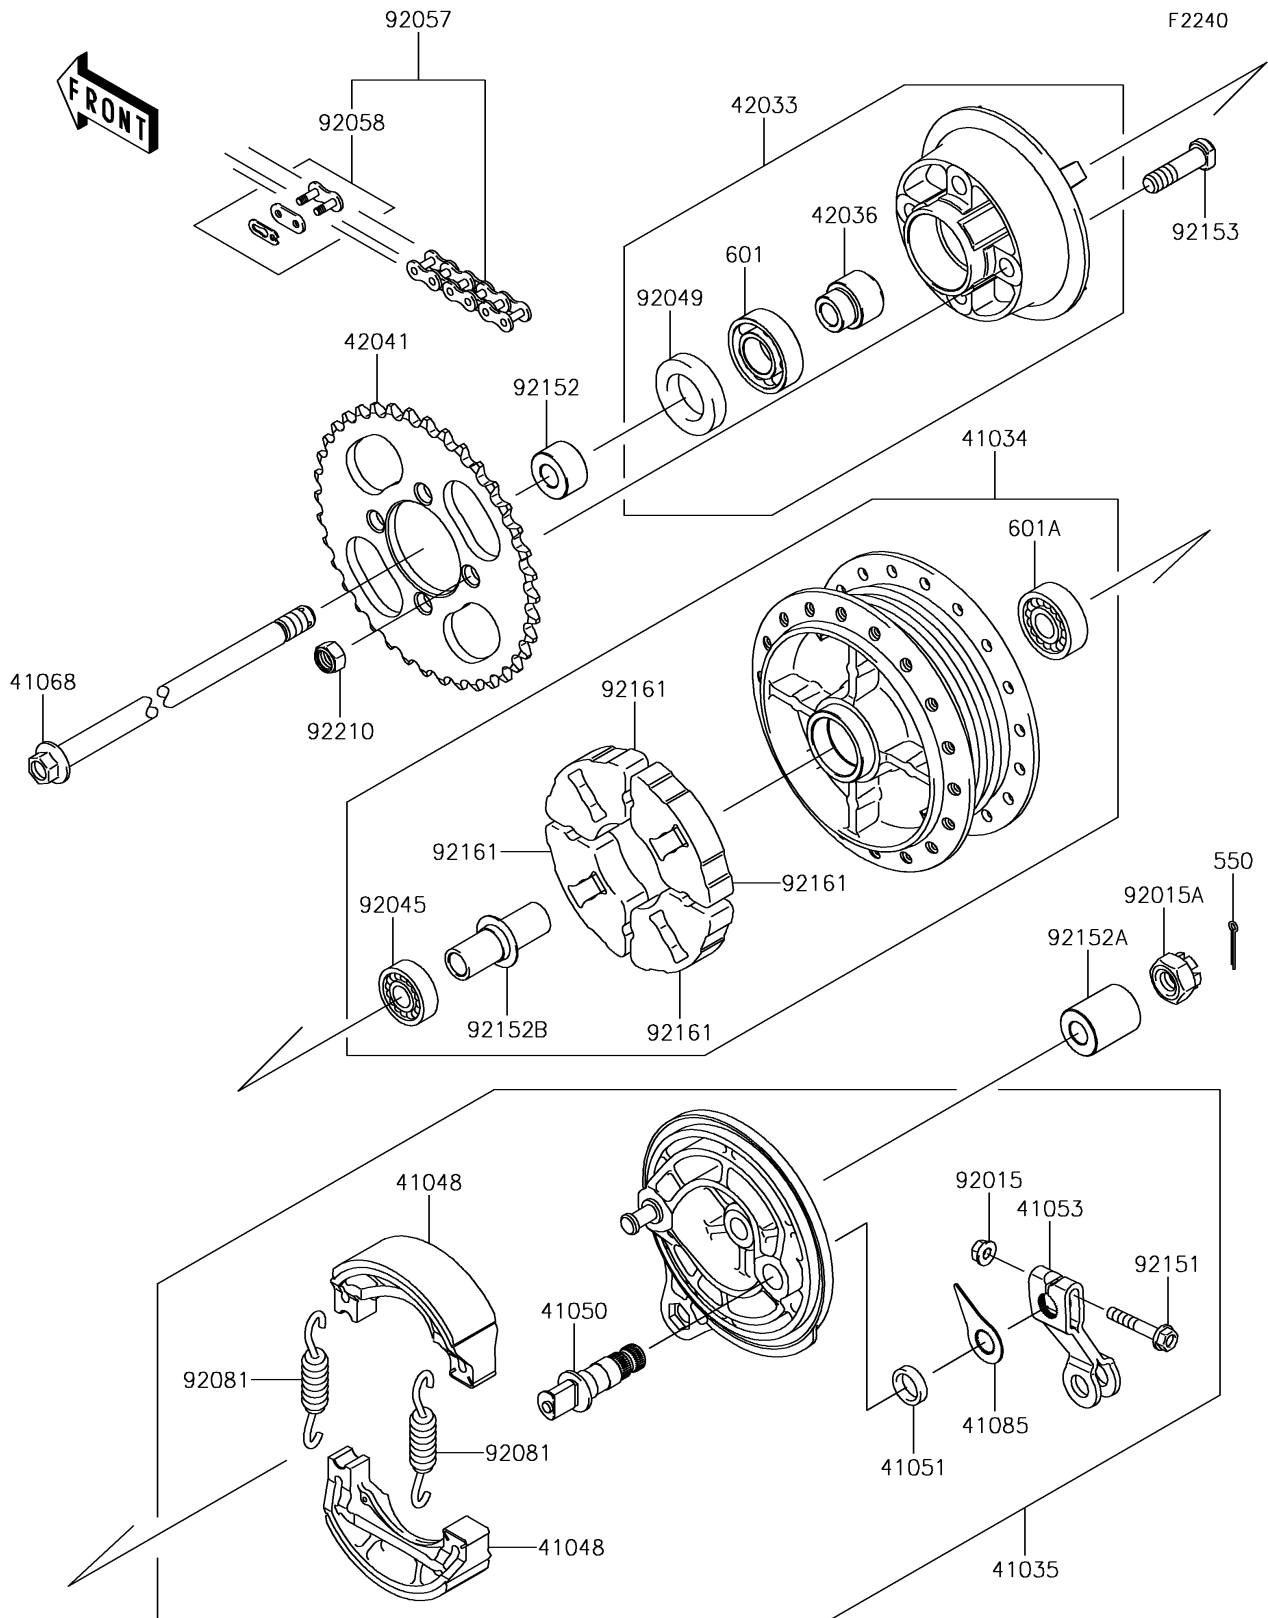

2017 KLX[®]110L

PARTS DIAGRAM

Rear Hub

2017 KLX[®]110L

PARTS LIST

Rear Hub

Kawasaki

Let the Good Times Roll[®]

ITEM NAME

PART NUMBER

QUANTITY
