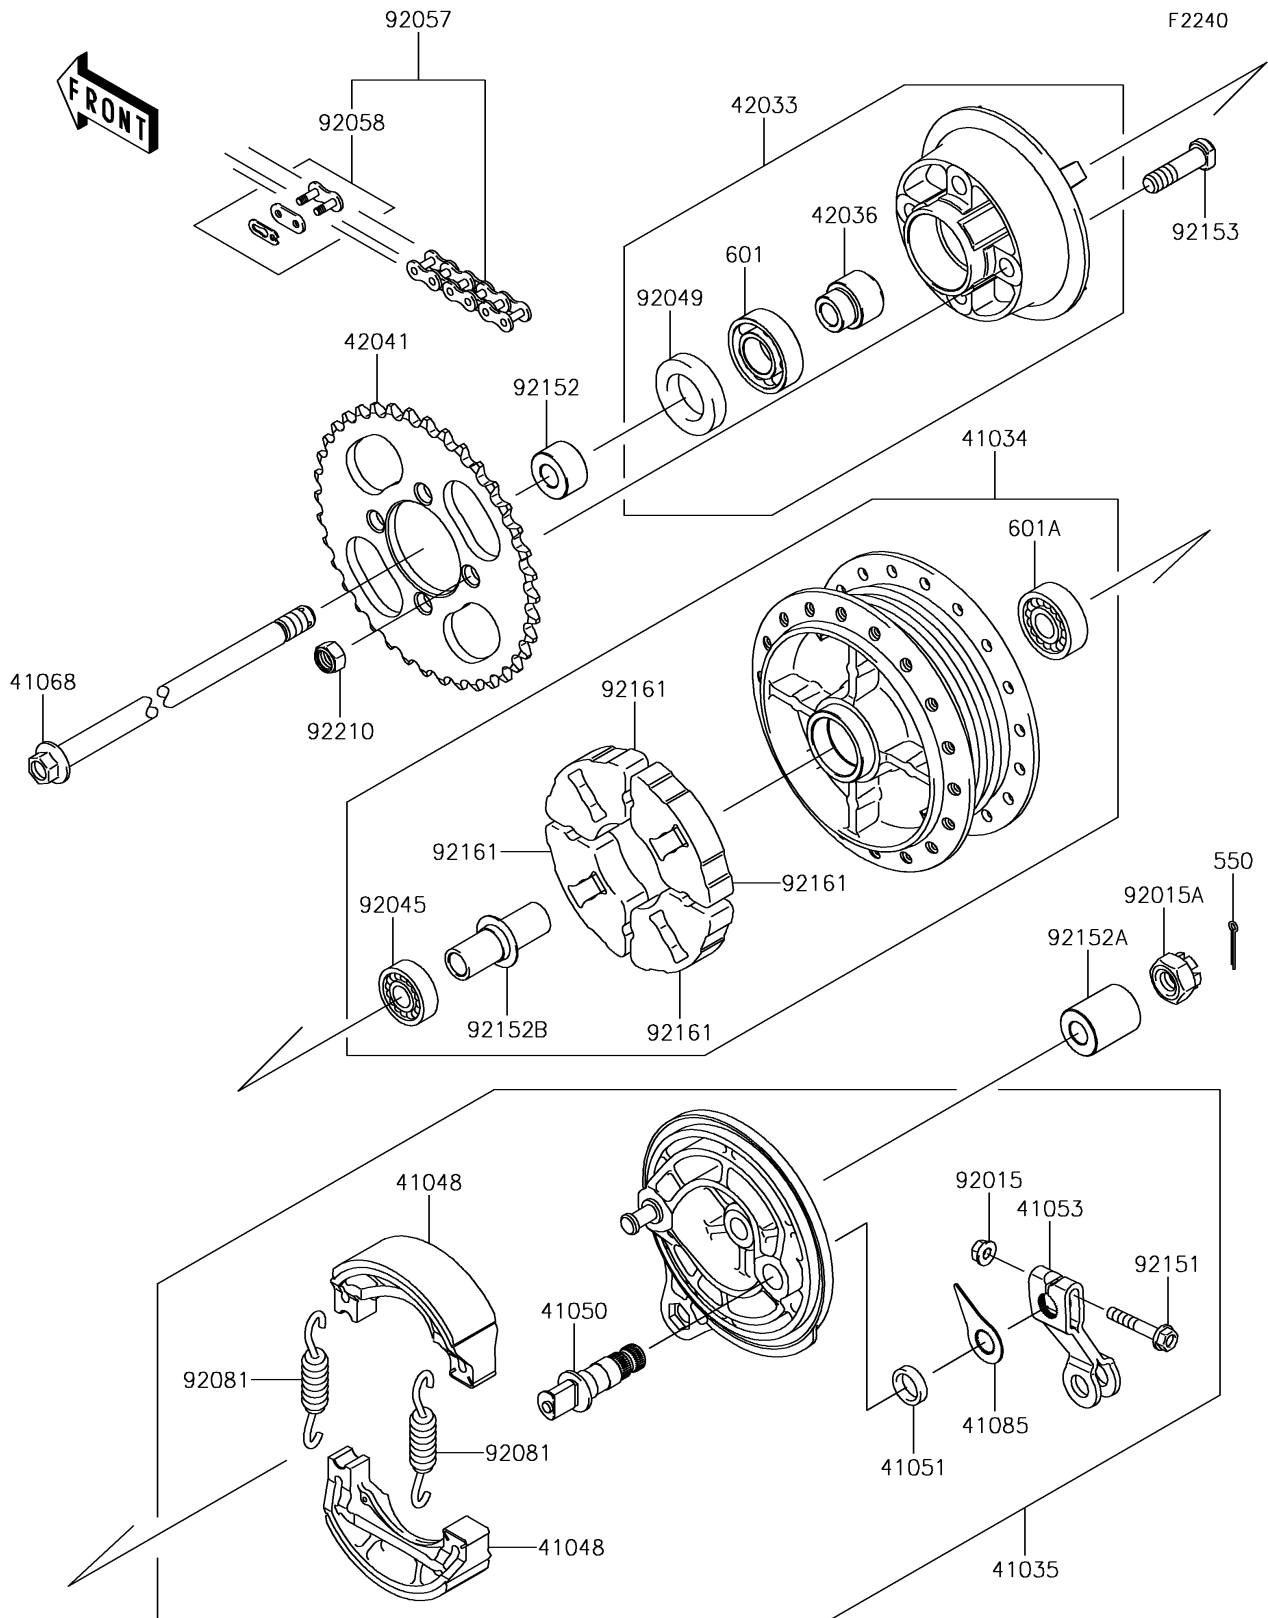

2015 KLX[®]110L

PARTS DIAGRAM

Rear Hub

2015 KLX[®]110L

PARTS LIST

Rear Hub

ITEM NAME

PART NUMBER

QUANTITY
