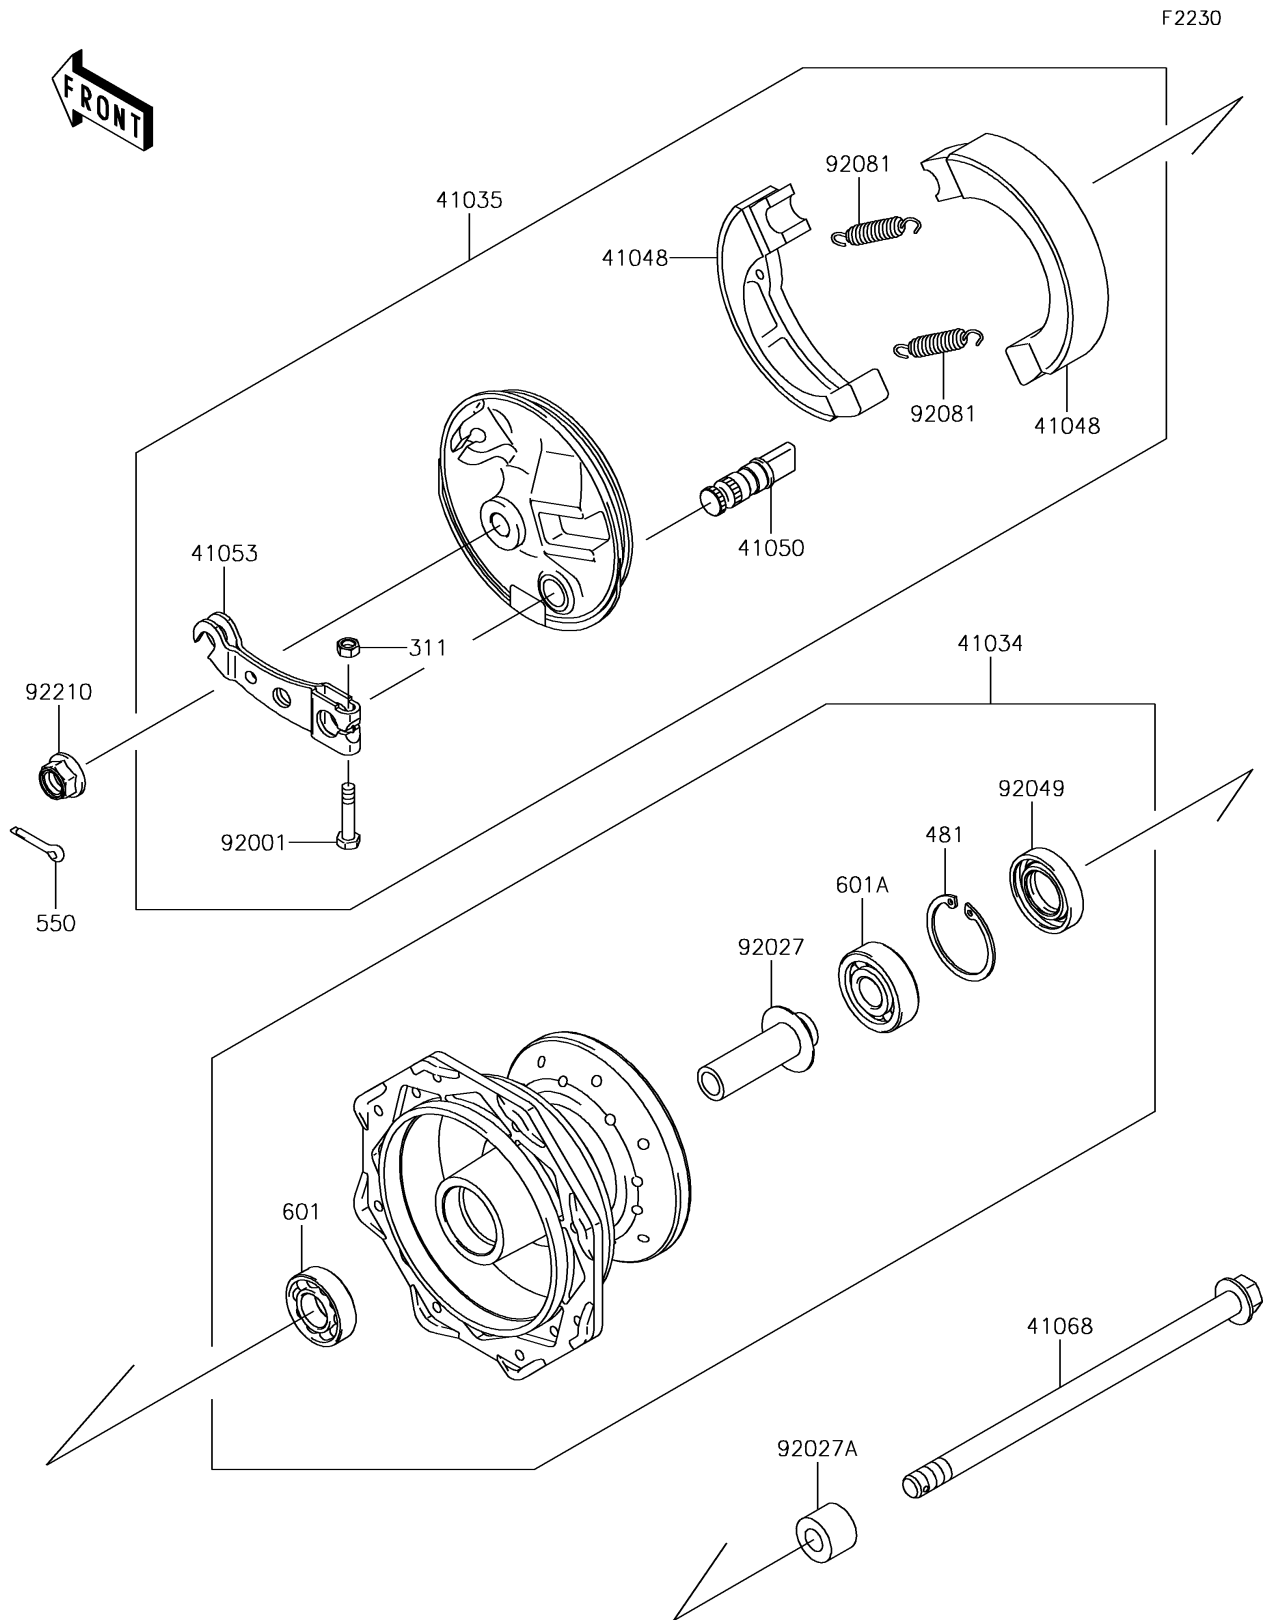

2019 KLX[®]110L

PARTS DIAGRAM

Front Hub

2019 KLX[®]110L

PARTS LIST

Front Hub

ITEM NAME

PART NUMBER

QUANTITY
