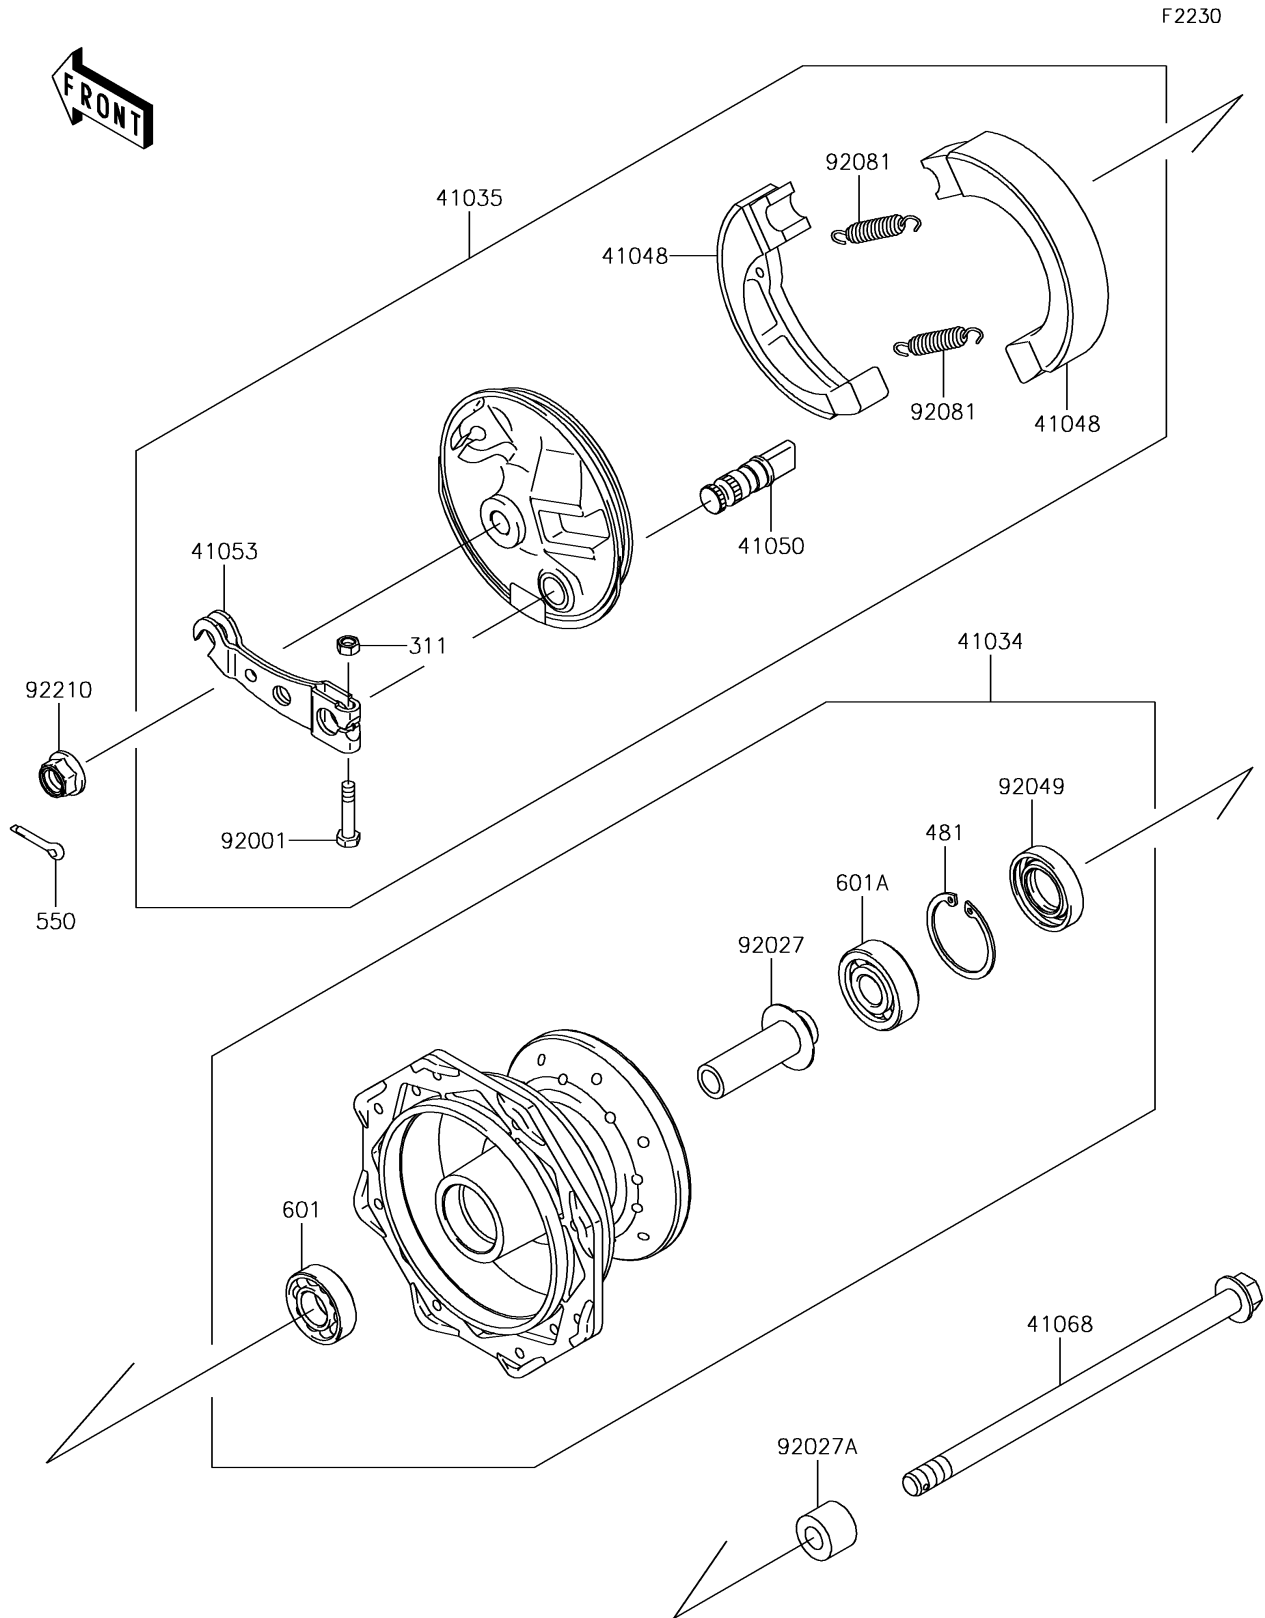

## PARTS DIAGRAM

### Front Hub

## PARTS LIST

### Front Hub

ITEM NAME	PART NUMBER	QUANTITY
NUT-HEX (Ref # 311)	311BA0500	1
DRUM-ASSY,FRONT BRAKE (Ref # 41034)	41034-1343	1
PANEL-ASSY-BRAKE,FR (Ref # 41035)	41035-1543	1
SHOE-BRAKE (Ref # 41048)	41048-1083	2
CAM-BRAKE (Ref # 41050)	41050-1031	1
LEVER-BRAKE CAM,FR (Ref # 41053)	41053-1027	1
AXLE,FR (Ref # 41068)	41068-0015	1
CIRCLIP-TYPE-C,35MM (Ref # 481)	481J3500	1
PIN-COTTER,2.5X20 (Ref # 550)	550S2520	1
BEARING-BALL,#6200UUC3 (Ref # 601)	601B6200UU	1
BEARING-BALL,#6300UUC3 (Ref # 601A)	601B6300UU	1
BOLT,5X25 (Ref # 92001)	92001-1695	1
COLLAR,FRONT DRUM,L=54 (Ref # 92027)	92027-1470	1
COLLAR,FRONT AXLE,L=14.5 (Ref # 92027A)	92027-1472	1
SEAL-OIL,DD20X35X7 (Ref # 92049)	92049-0052	1
SPRING,BRAKE SHOE (Ref # 92081)	92081-1564	2
NUT,LOCK,FLANGED,10MM (Ref # 92210)	92210-0276	1