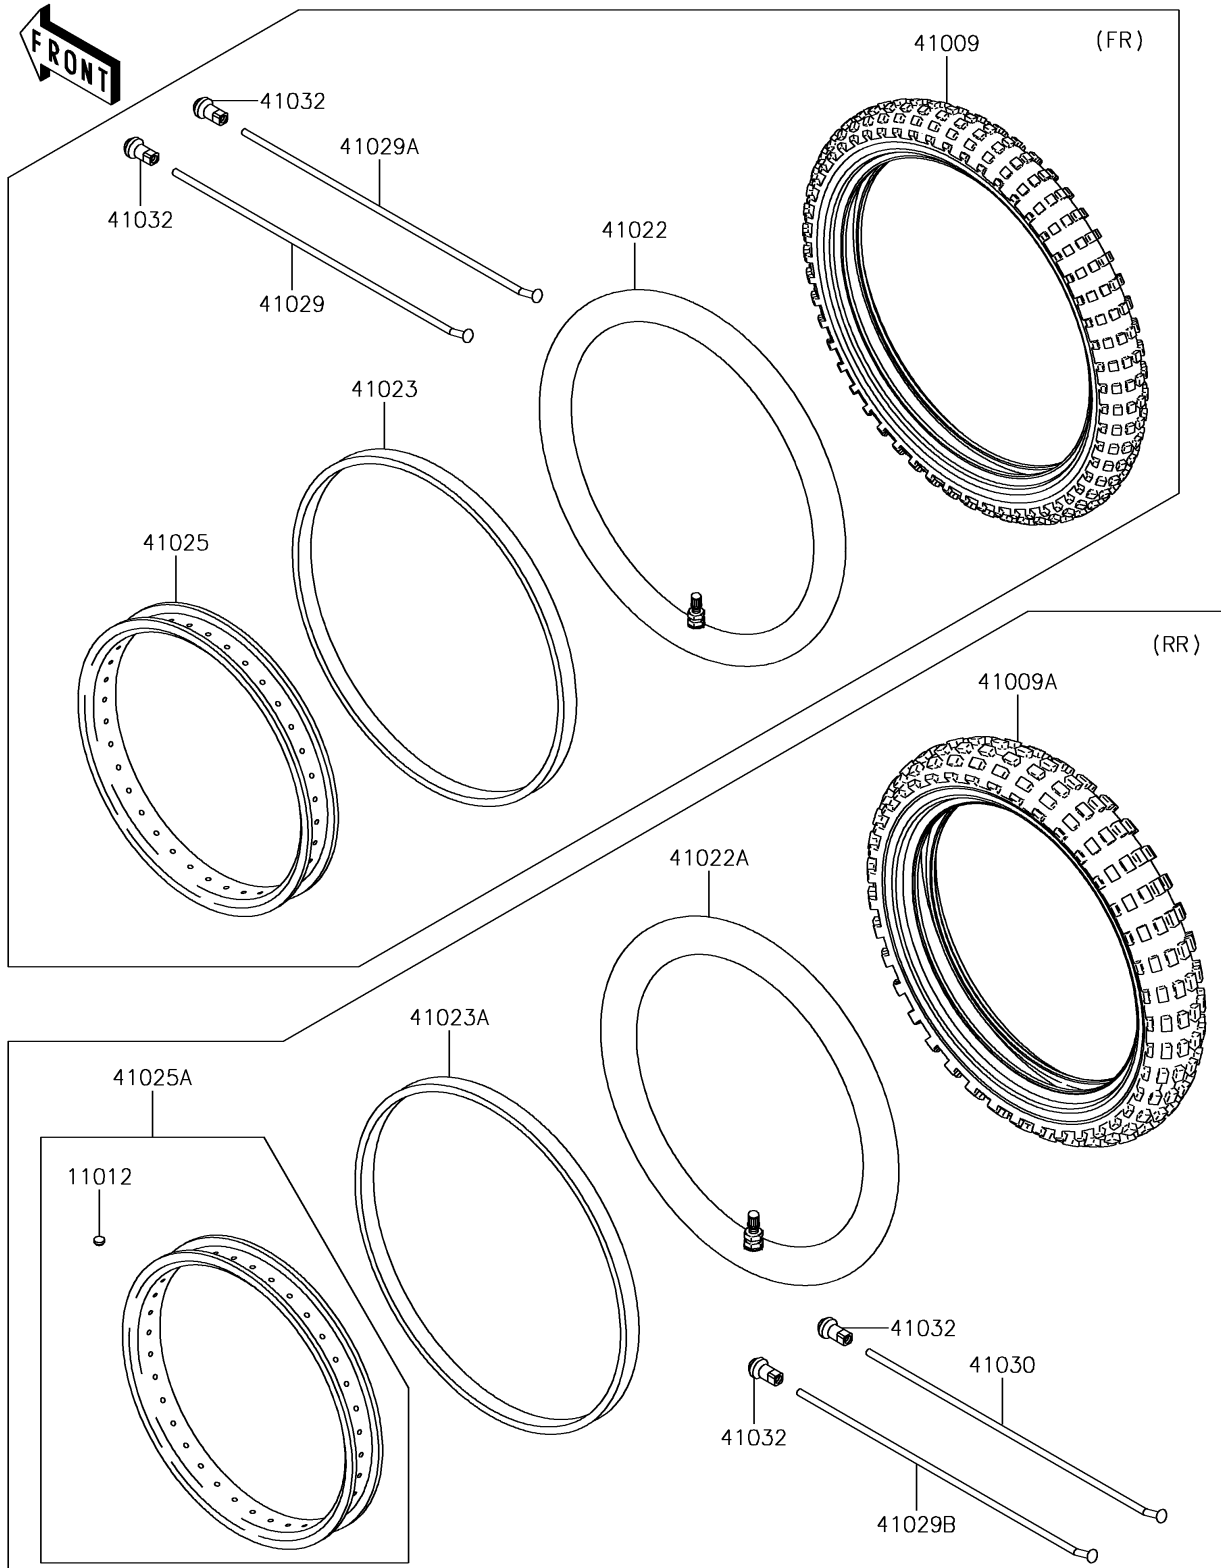

2019 KLX[®]110L

PARTS DIAGRAM

Wheels/Tires

F2210

2019 KLX[®]110L

PARTS LIST

Wheels/Tires

Kawasaki

Let the Good Times Roll[®]

ITEM NAME

PART NUMBER

QUANTITY
