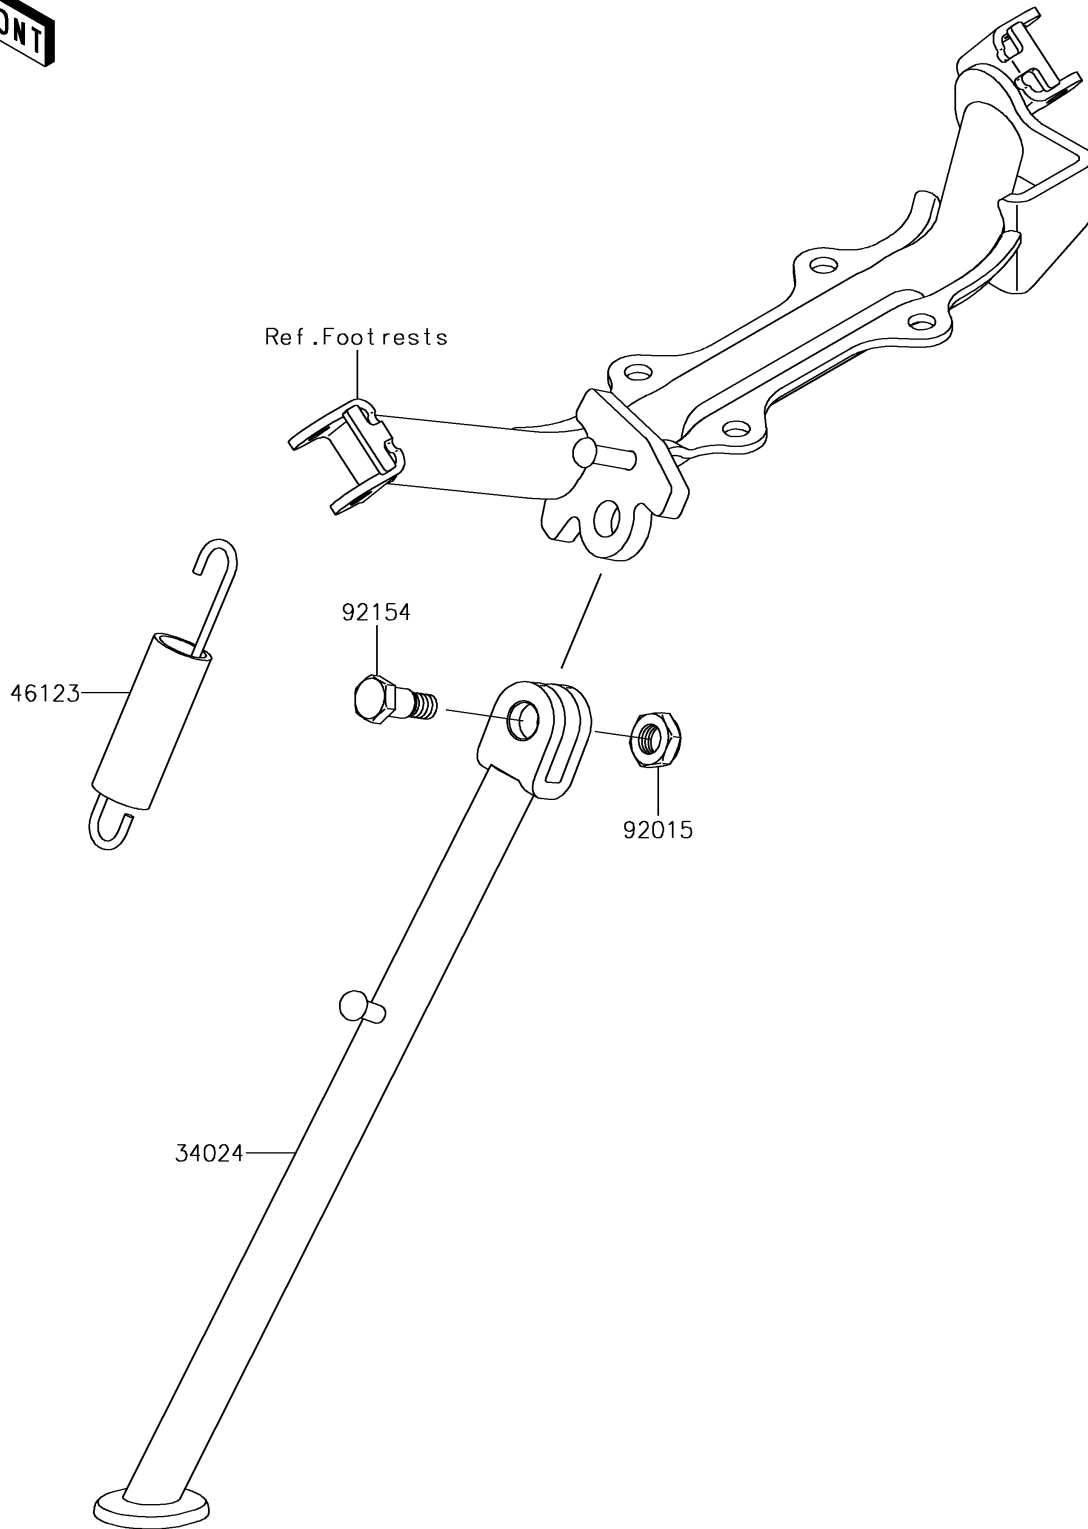

2019 KLX[®]110L

PARTS DIAGRAM

Stand(s)

F2190

2019 KLX[®]110L

PARTS LIST

Stand(s)

Kawasaki

Let the Good Times Roll[®]

ITEM NAME

PART NUMBER

QUANTITY
