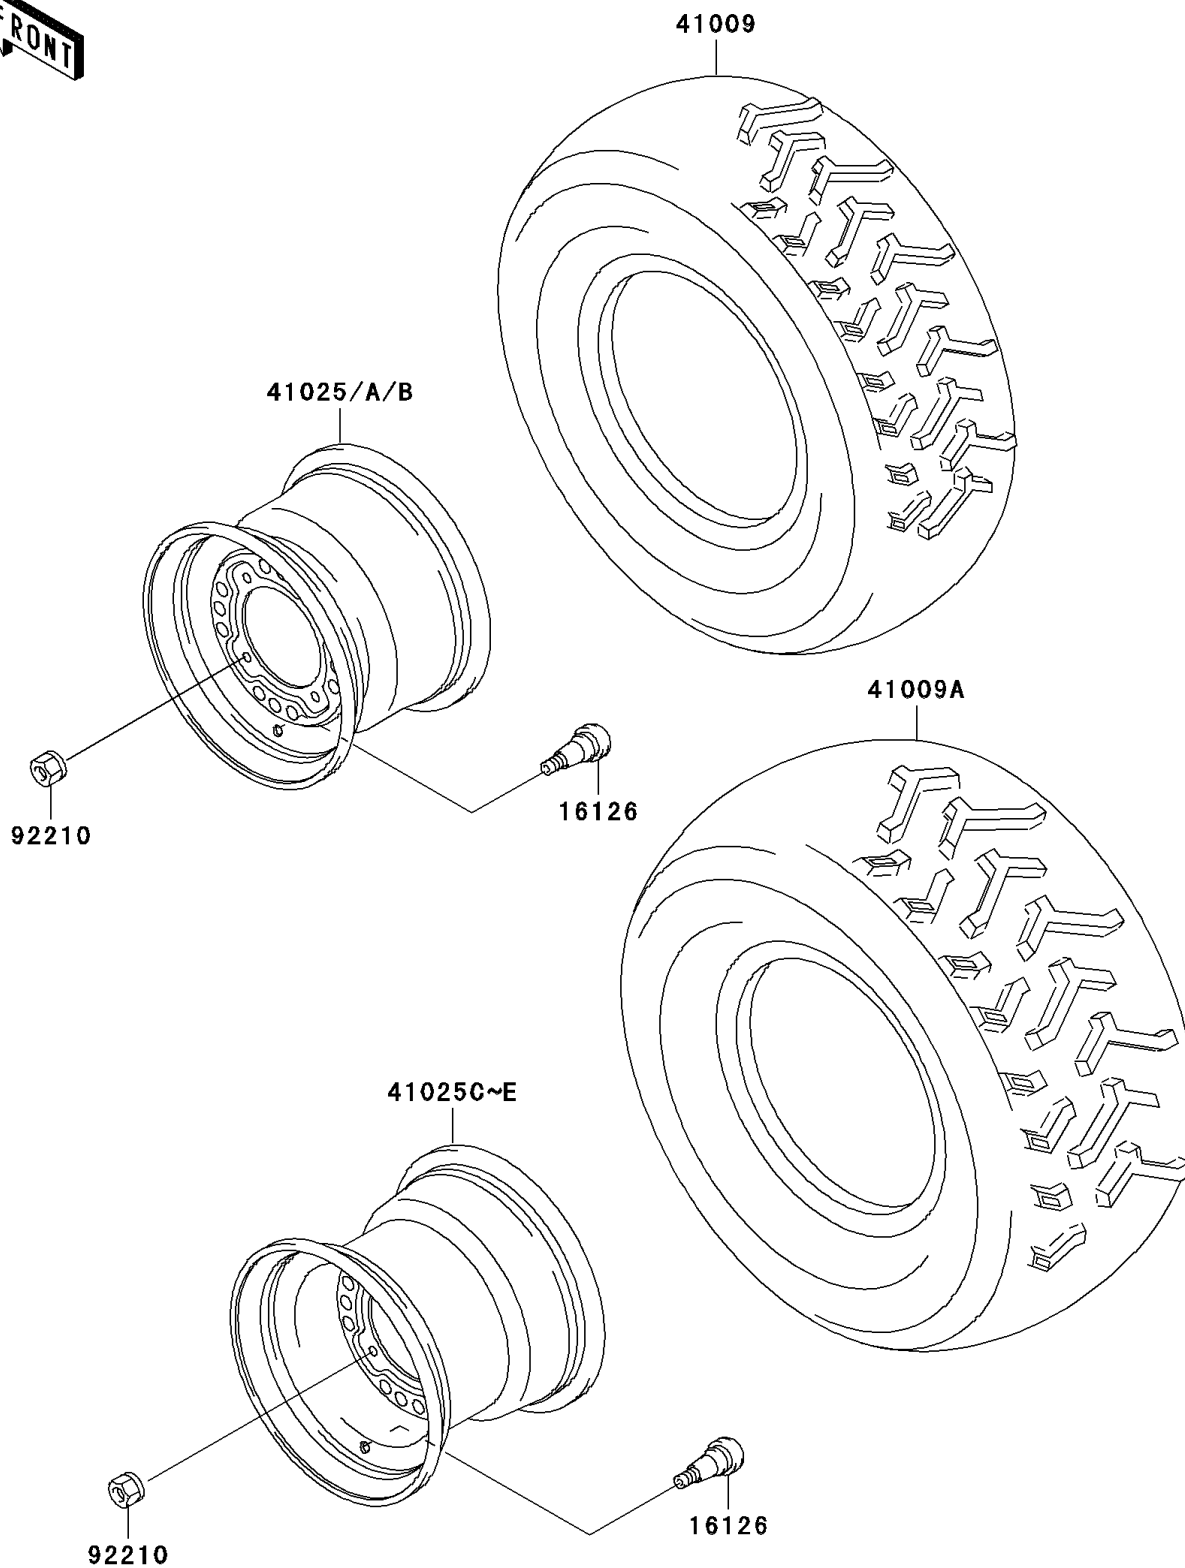

1999 Prairie 300

PARTS DIAGRAM

Wheels/Tires

Kawasaki

Let the Good Times Roll®

F2210

1999 Prairie 300

PARTS LIST

Wheels/Tires

Kawasaki

Let the Good Times Roll®

ITEM NAME

PART NUMBER

QUANTITY
