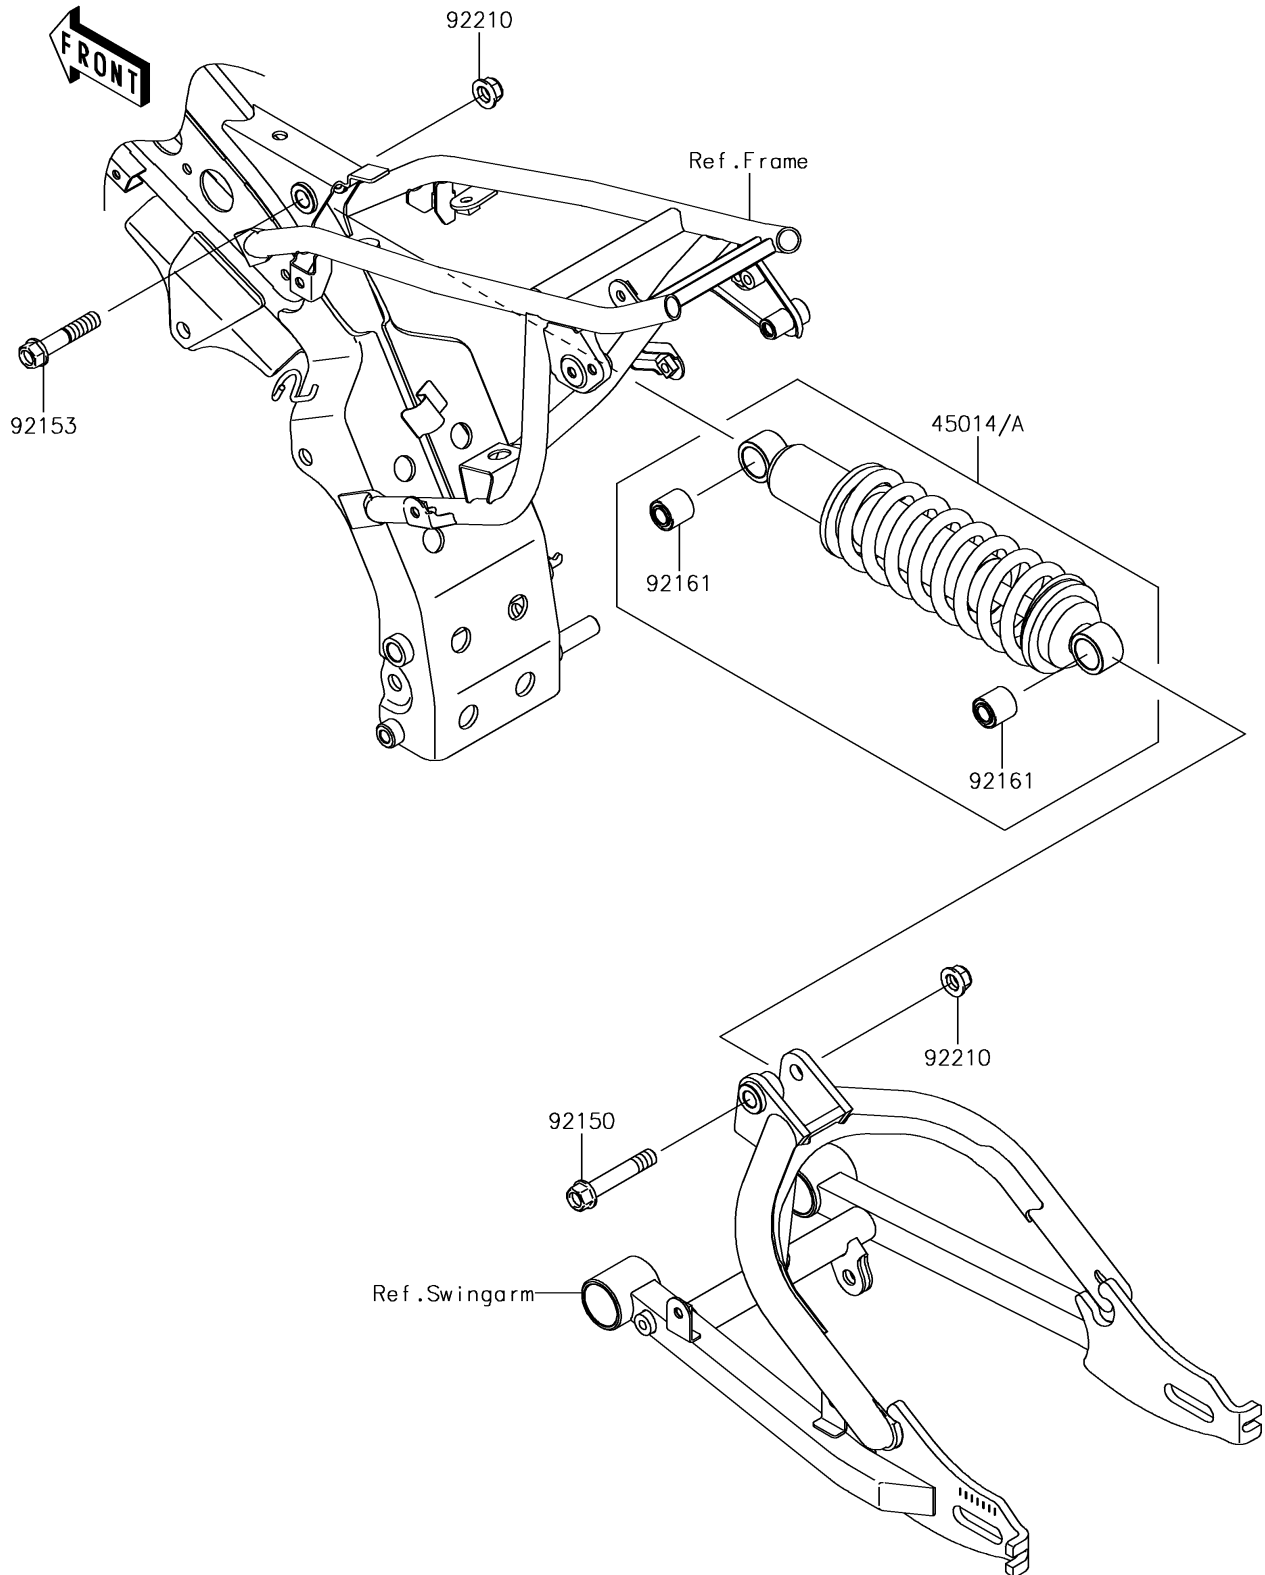

2019 KLX[®]110L

PARTS DIAGRAM

Suspension/Shock Absorber

F2151

2019 KLX[®]110L

PARTS LIST

Suspension/Shock Absorber

ITEM NAME

PART NUMBER

QUANTITY
