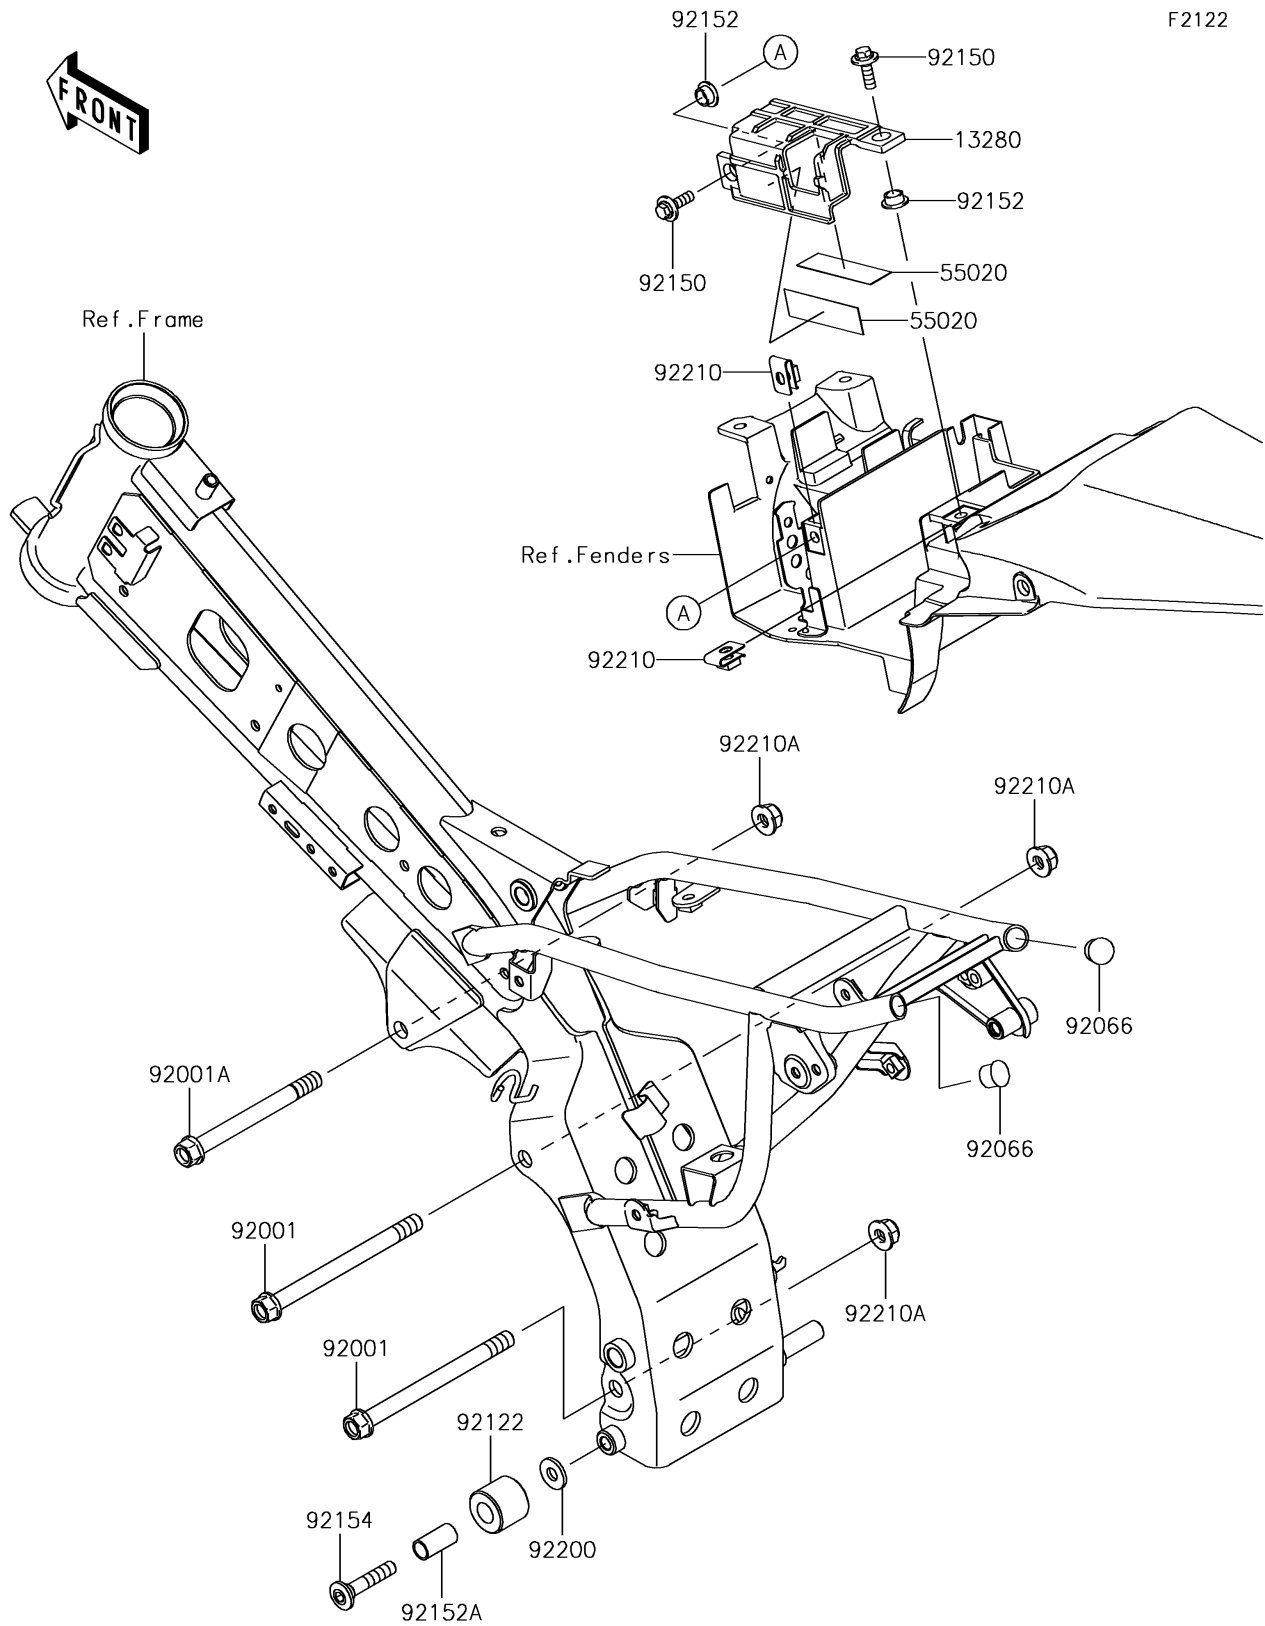

2018 KLX[®]110L

PARTS DIAGRAM

Engine Mount

2018 KLX[®]110L

PARTS LIST

Engine Mount

ITEM NAME	PART NUMBER	QUANTITY
HOLDER,BATTERY (Ref # 13280)	13280-0384	1
GUARD (Ref # 55020)	55020-0527	2
BOLT,FLANGED,10X125 (Ref # 92001)	92001-1720	2
BOLT,FLANGED,10X105,BLACK (Ref # 92001A)	92001-1751	1
PLUG (Ref # 92066)	92066-1081	2
ROLLER,CHAIN GUIDE (Ref # 92122)	92122-0023	1
BOLT,FLANGED,6X20 (Ref # 92150)	92150-1339	2
COLLAR (Ref # 92152)	92152-0789	2
COLLAR,10.3X12.7X25 (Ref # 92152A)	92152-0831	1
BOLT,SOCKET,8X42 (Ref # 92154)	92154-0309	1
WASHER,8.5X20X2.3 (Ref # 92200)	92200-1055	1
NUT,6MM (Ref # 92210)	92210-0218	2
NUT,LOCK,FLANGED,10MM (Ref # 92210A)	92210-1081	3