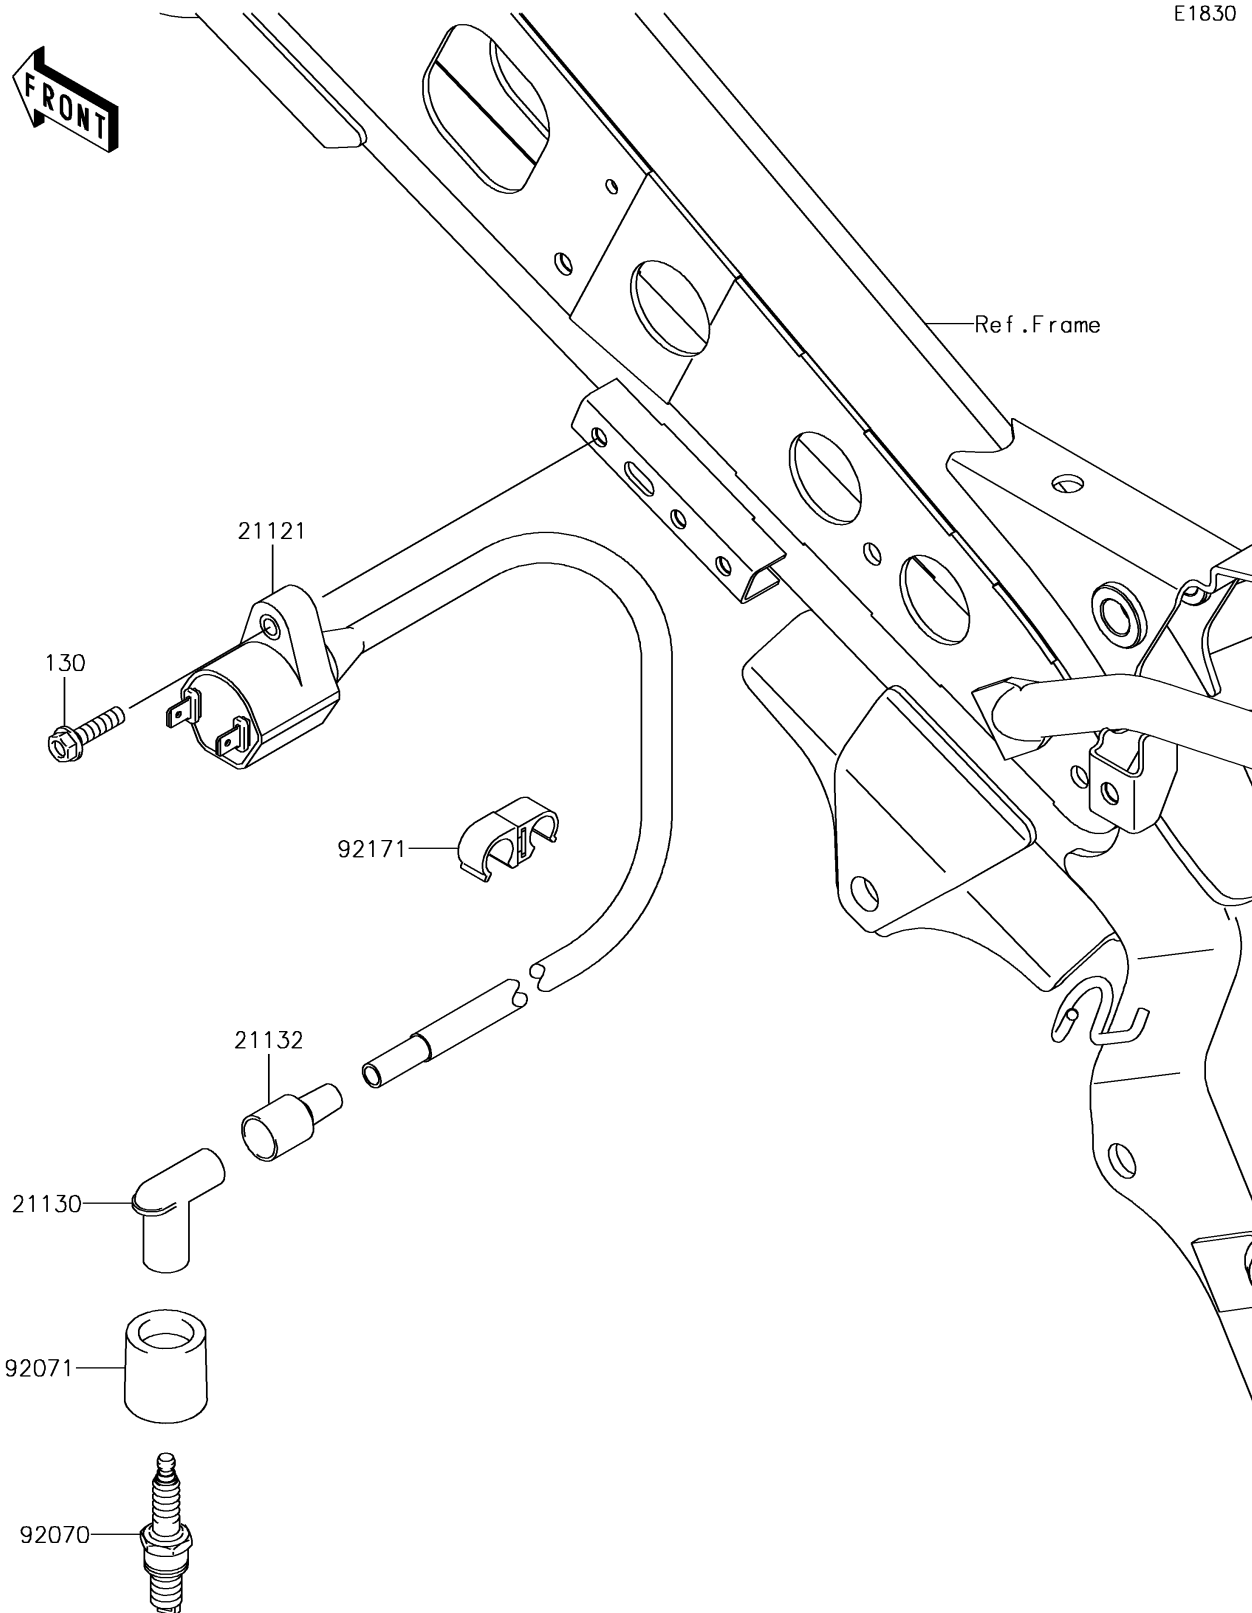

2019 KLX[®]110L

PARTS DIAGRAM

Ignition System

Kawasaki

Let the Good Times Roll[®]

E1830

2019 KLX[®]110L

PARTS LIST

Ignition System

Kawasaki

Let the Good Times Roll[®]

ITEM NAME

PART NUMBER

QUANTITY
