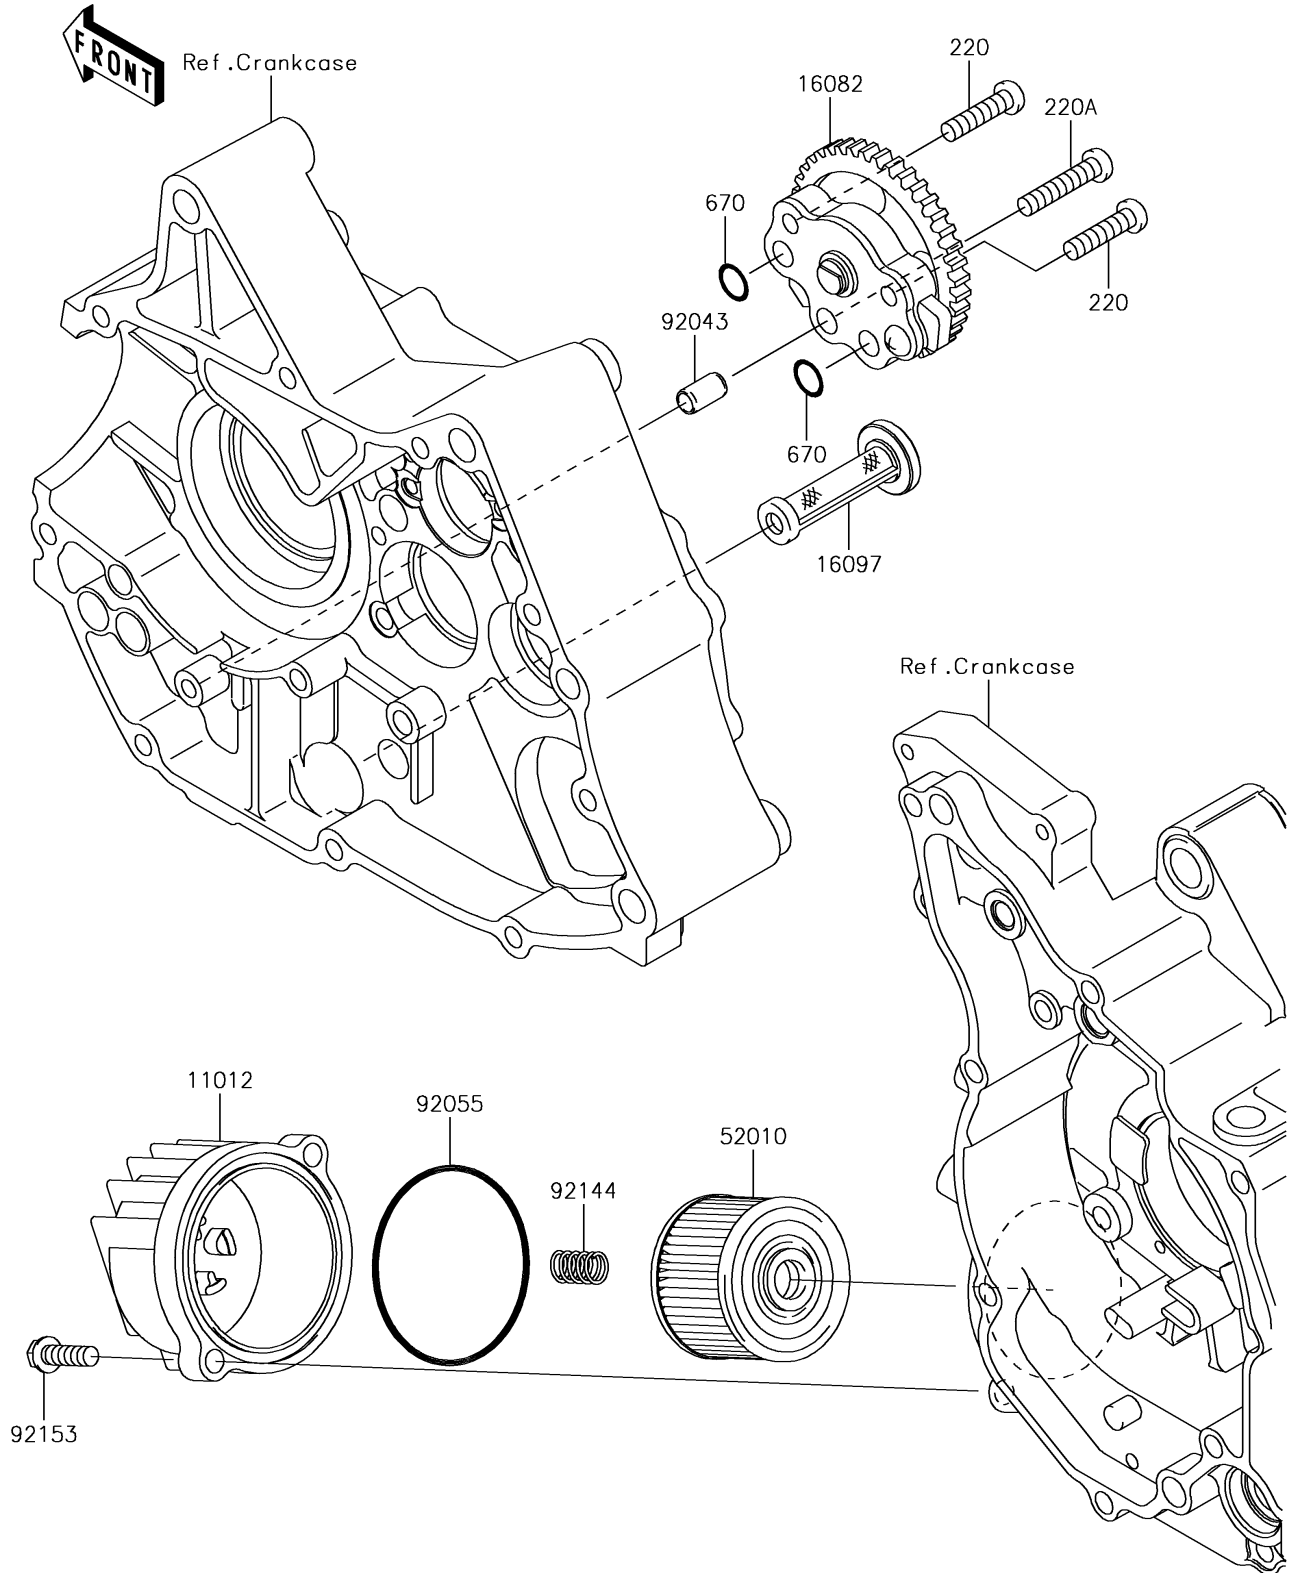

2019 KLX[®]110L

PARTS DIAGRAM

Oil Pump

E1710

2019 KLX[®]110L

PARTS LIST

Oil Pump

ITEM NAME

PART NUMBER

QUANTITY
