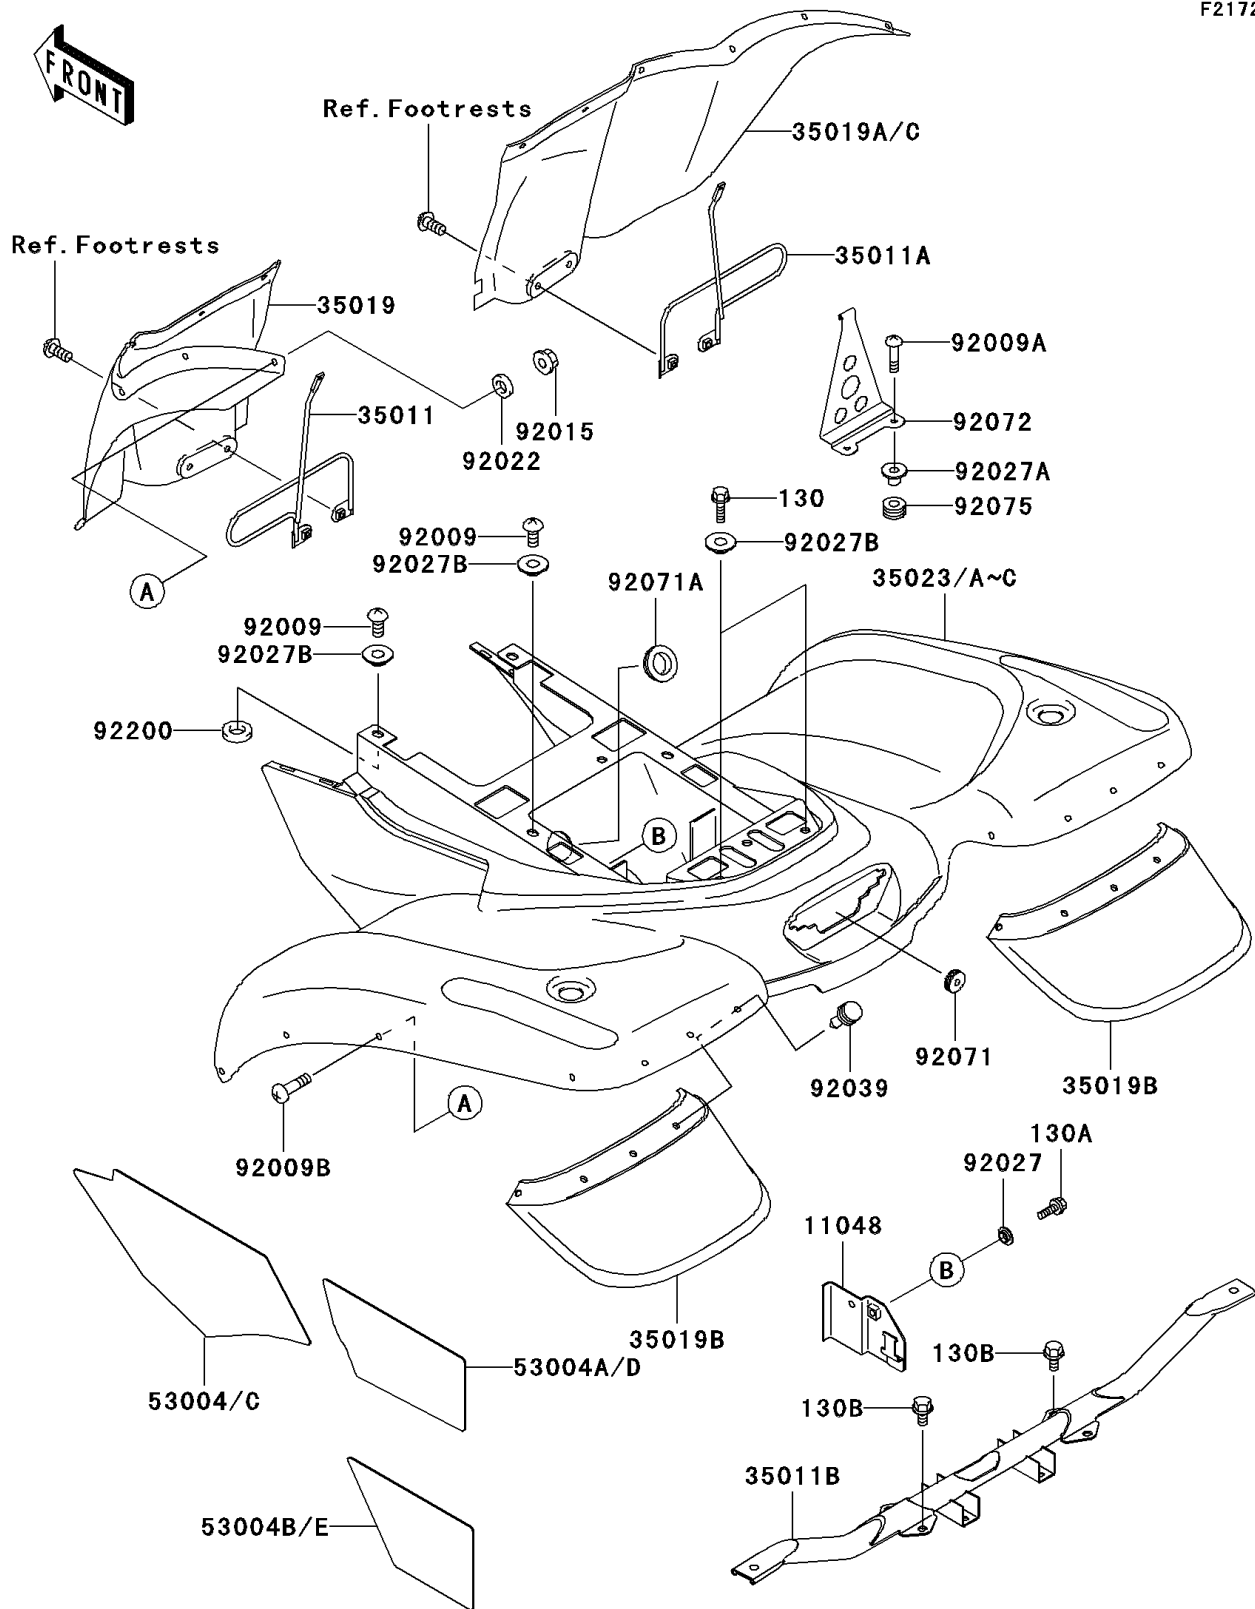

1999 Prairie 300

PARTS DIAGRAM

Rear Fender(s)

F2172

1999 Prairie 300

PARTS LIST

Rear Fender(s)

ITEM NAME

PART NUMBER

QUANTITY
