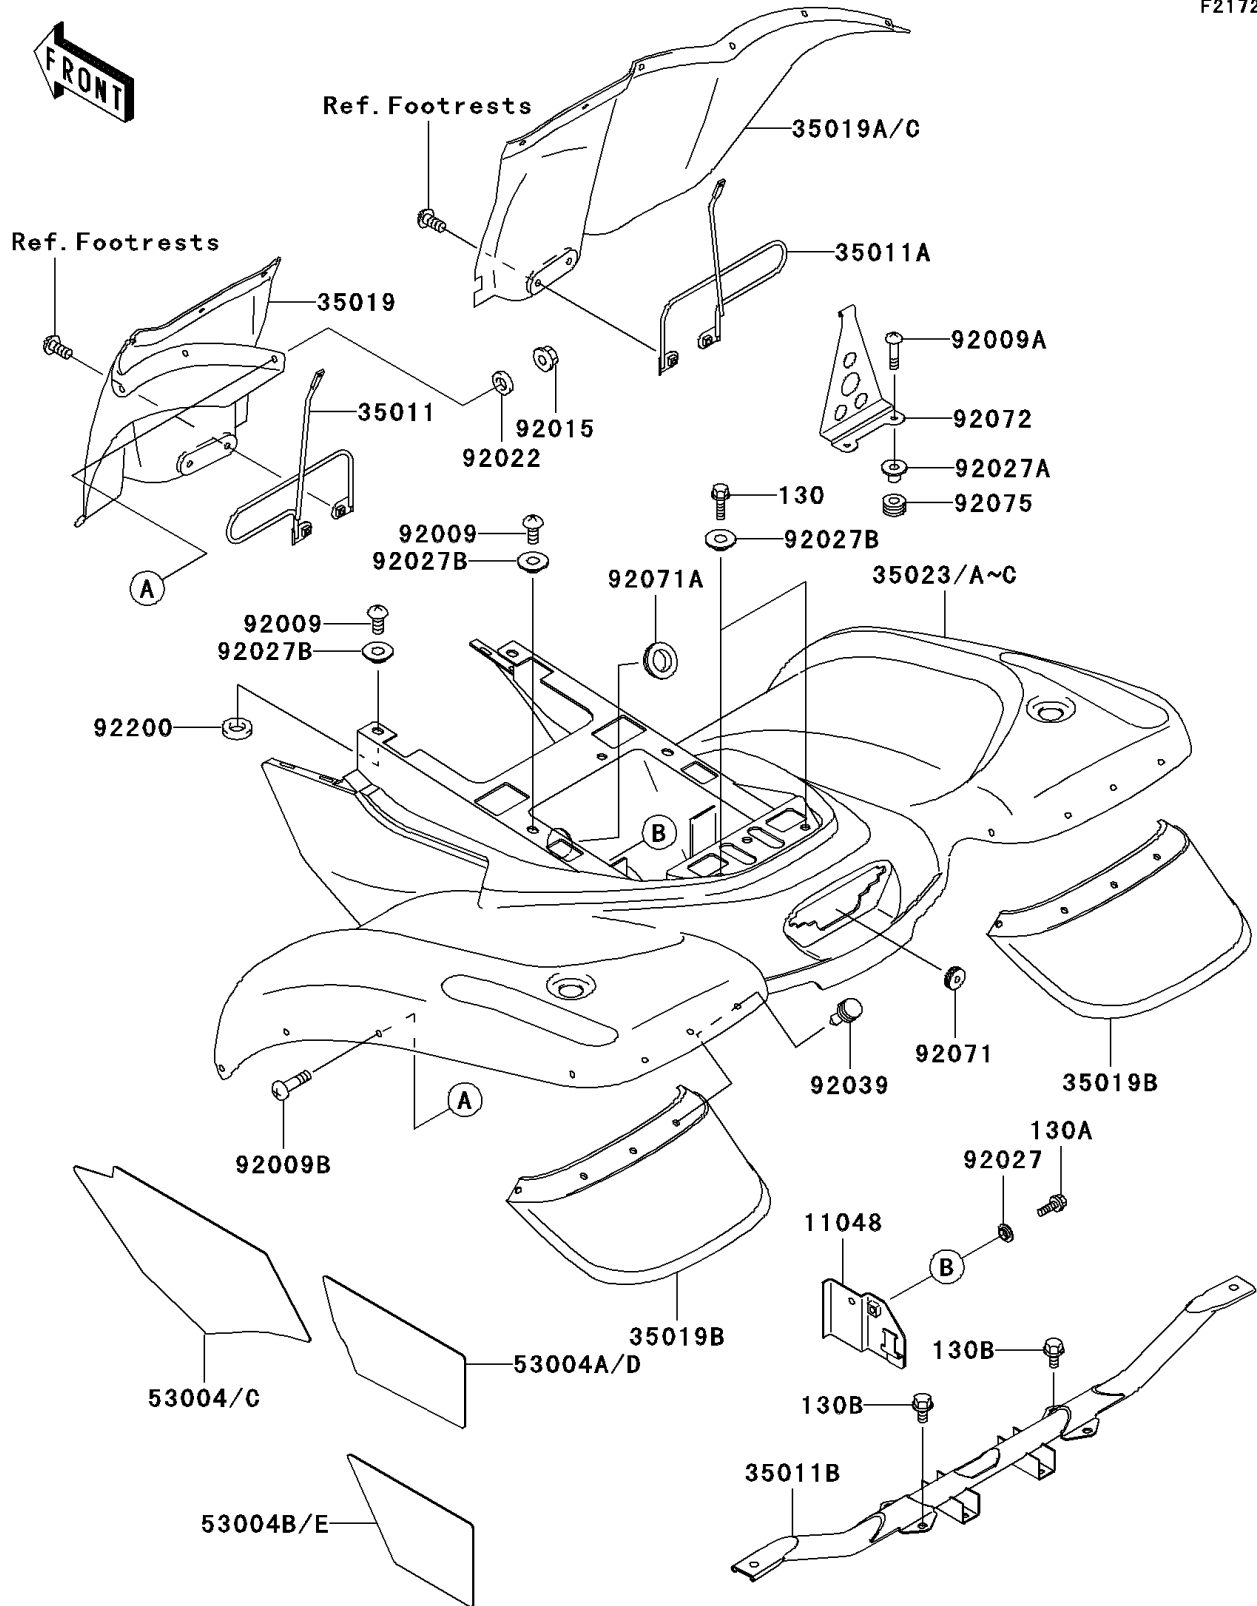

# 1999 Prairie 300

## PARTS DIAGRAM

### Rear Fender(s)

F2172

## PARTS LIST

Rear Fender(s)

**ITEM NAME**

**PART NUMBER**

**QUANTITY**

---