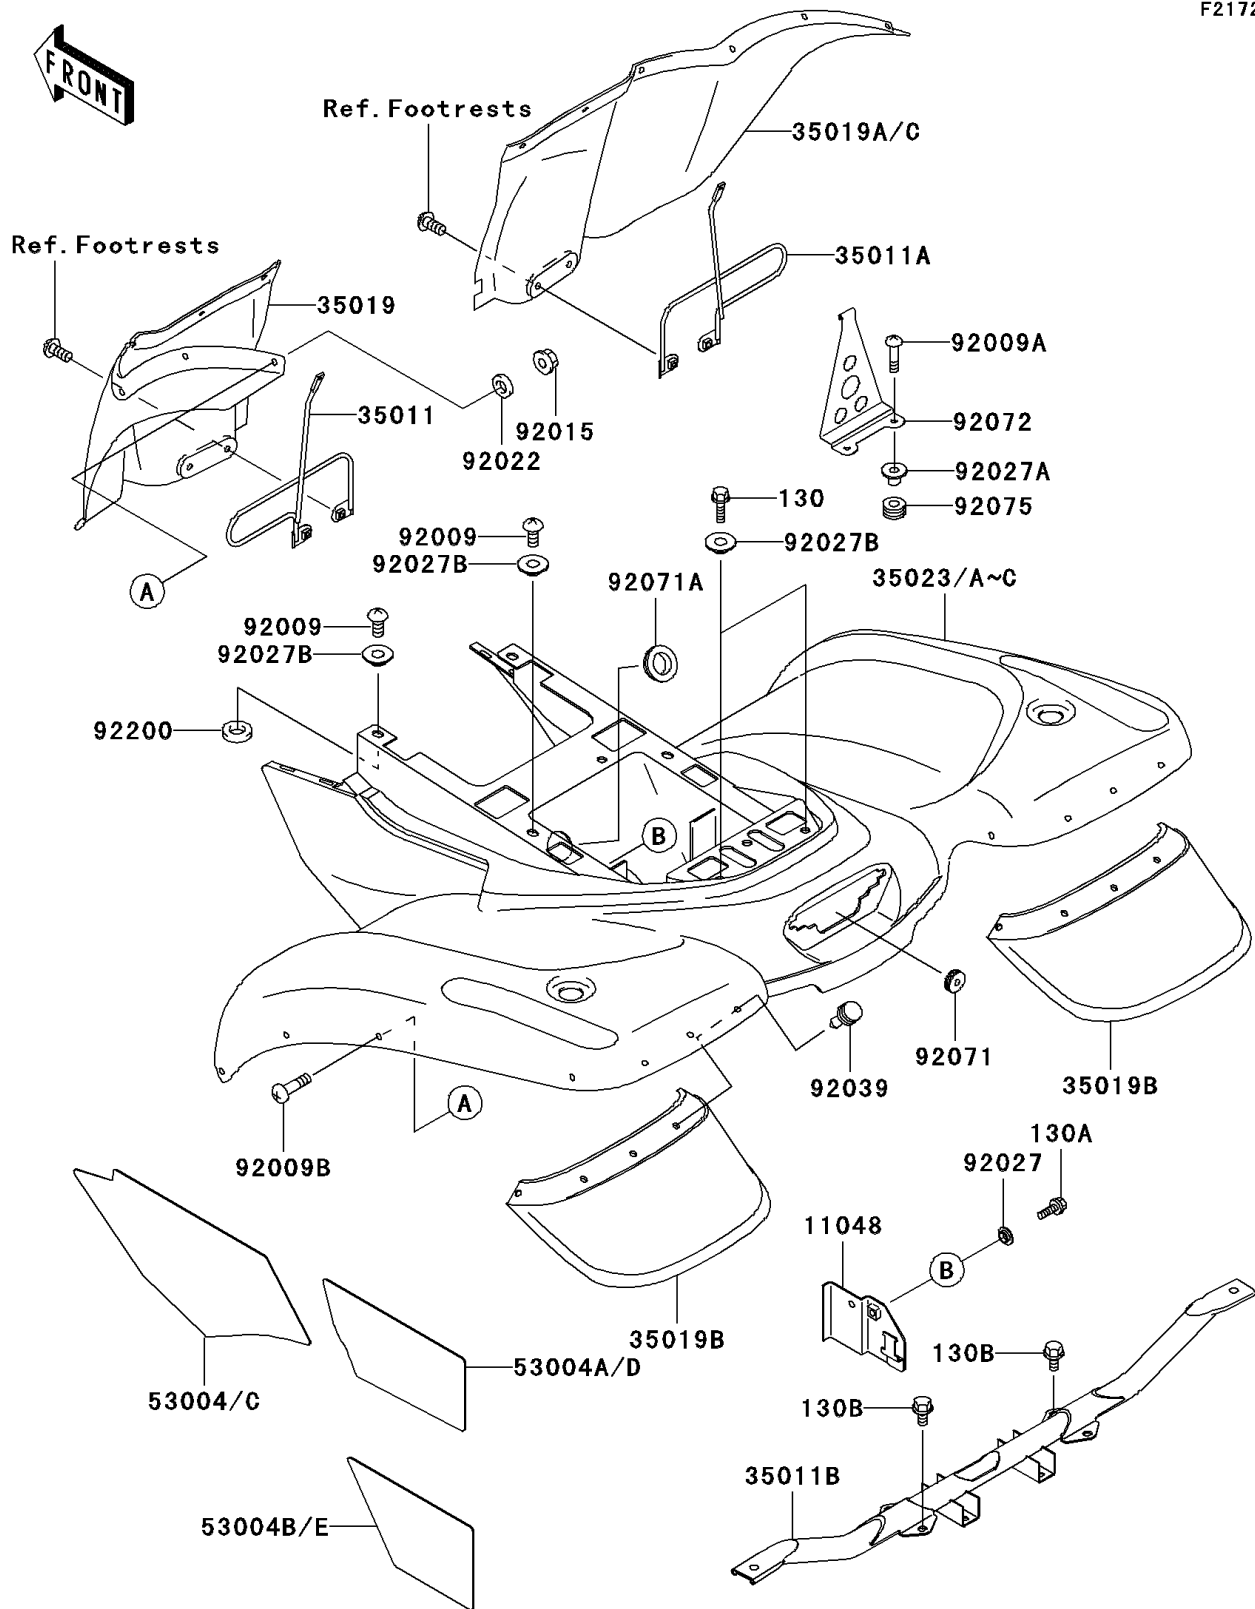

2001 Prairie 300

PARTS DIAGRAM

Rear Fender(s)

F2172

2001 Prairie 300

PARTS LIST

Rear Fender(s)

ITEM NAME

PART NUMBER

QUANTITY
