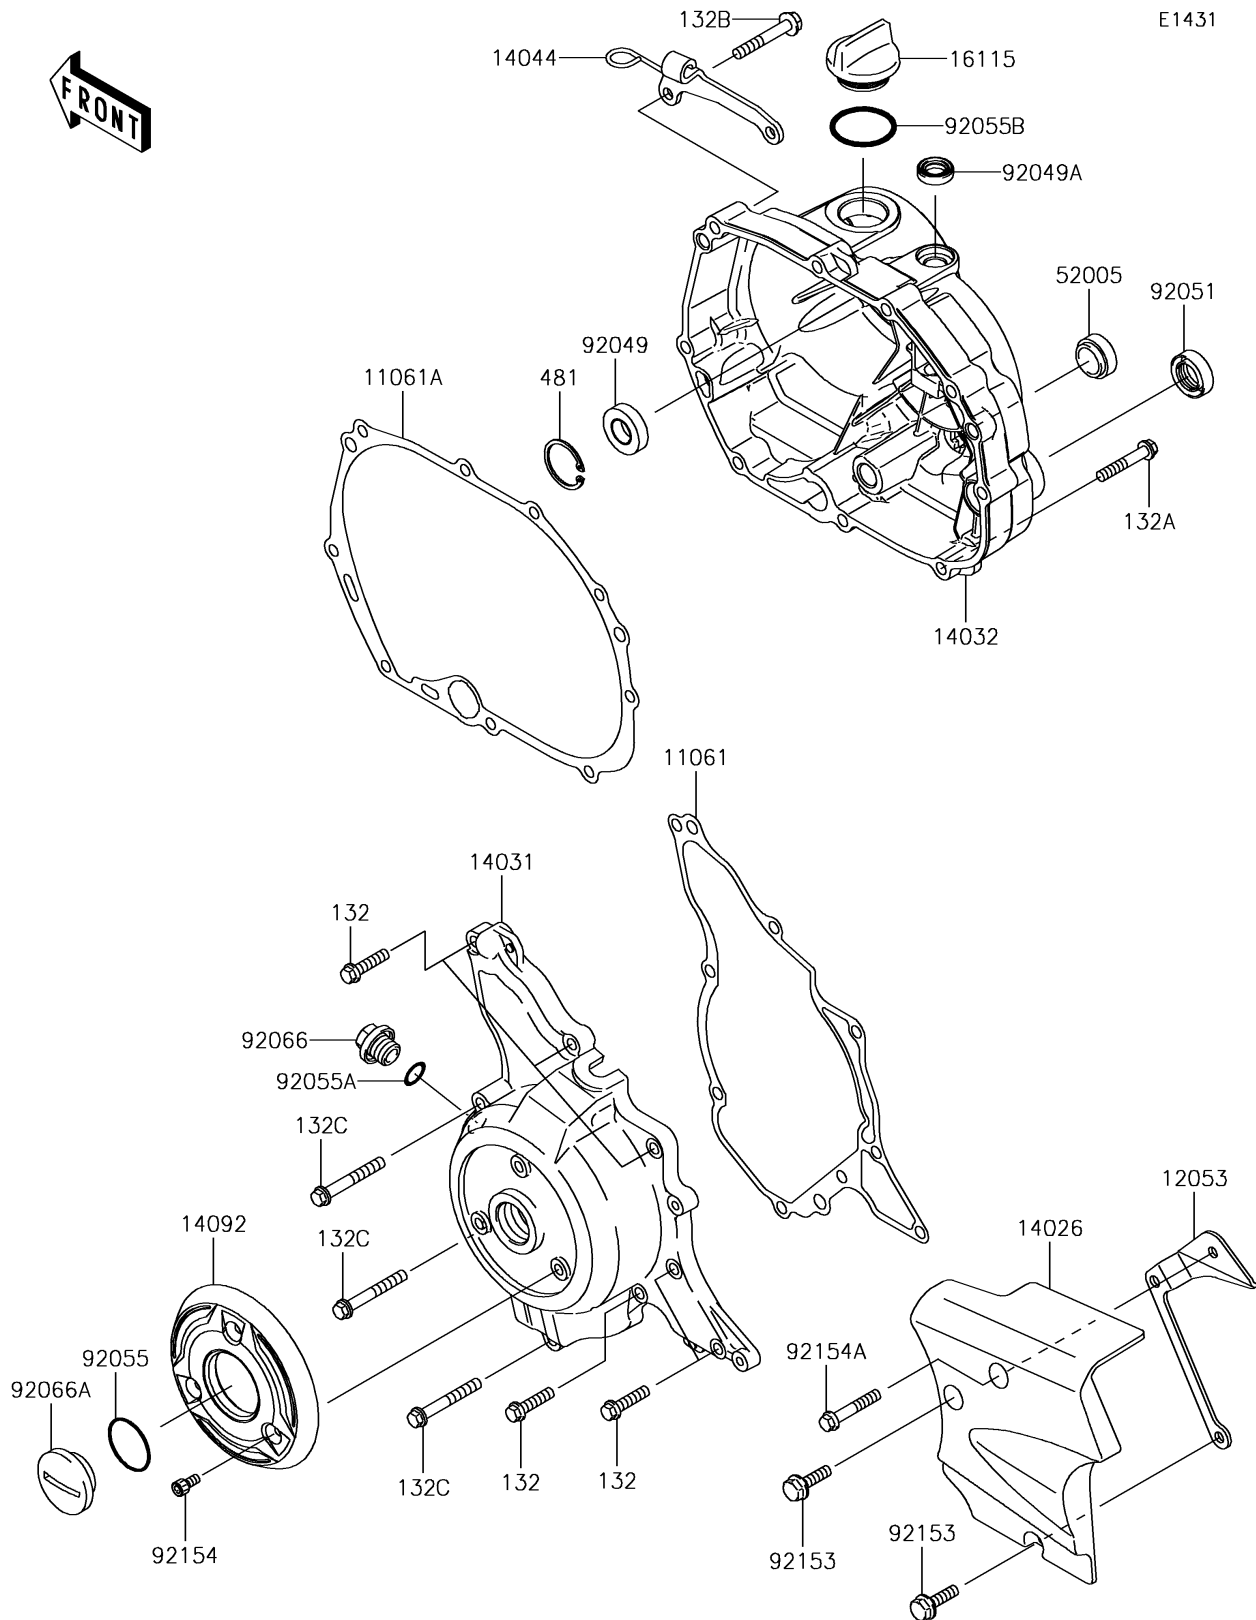

2017 KLX[®]110L

PARTS DIAGRAM

Engine Cover(s)

2017 KLX[®]110L

PARTS LIST

Engine Cover(s)

ITEM NAME

PART NUMBER

QUANTITY
