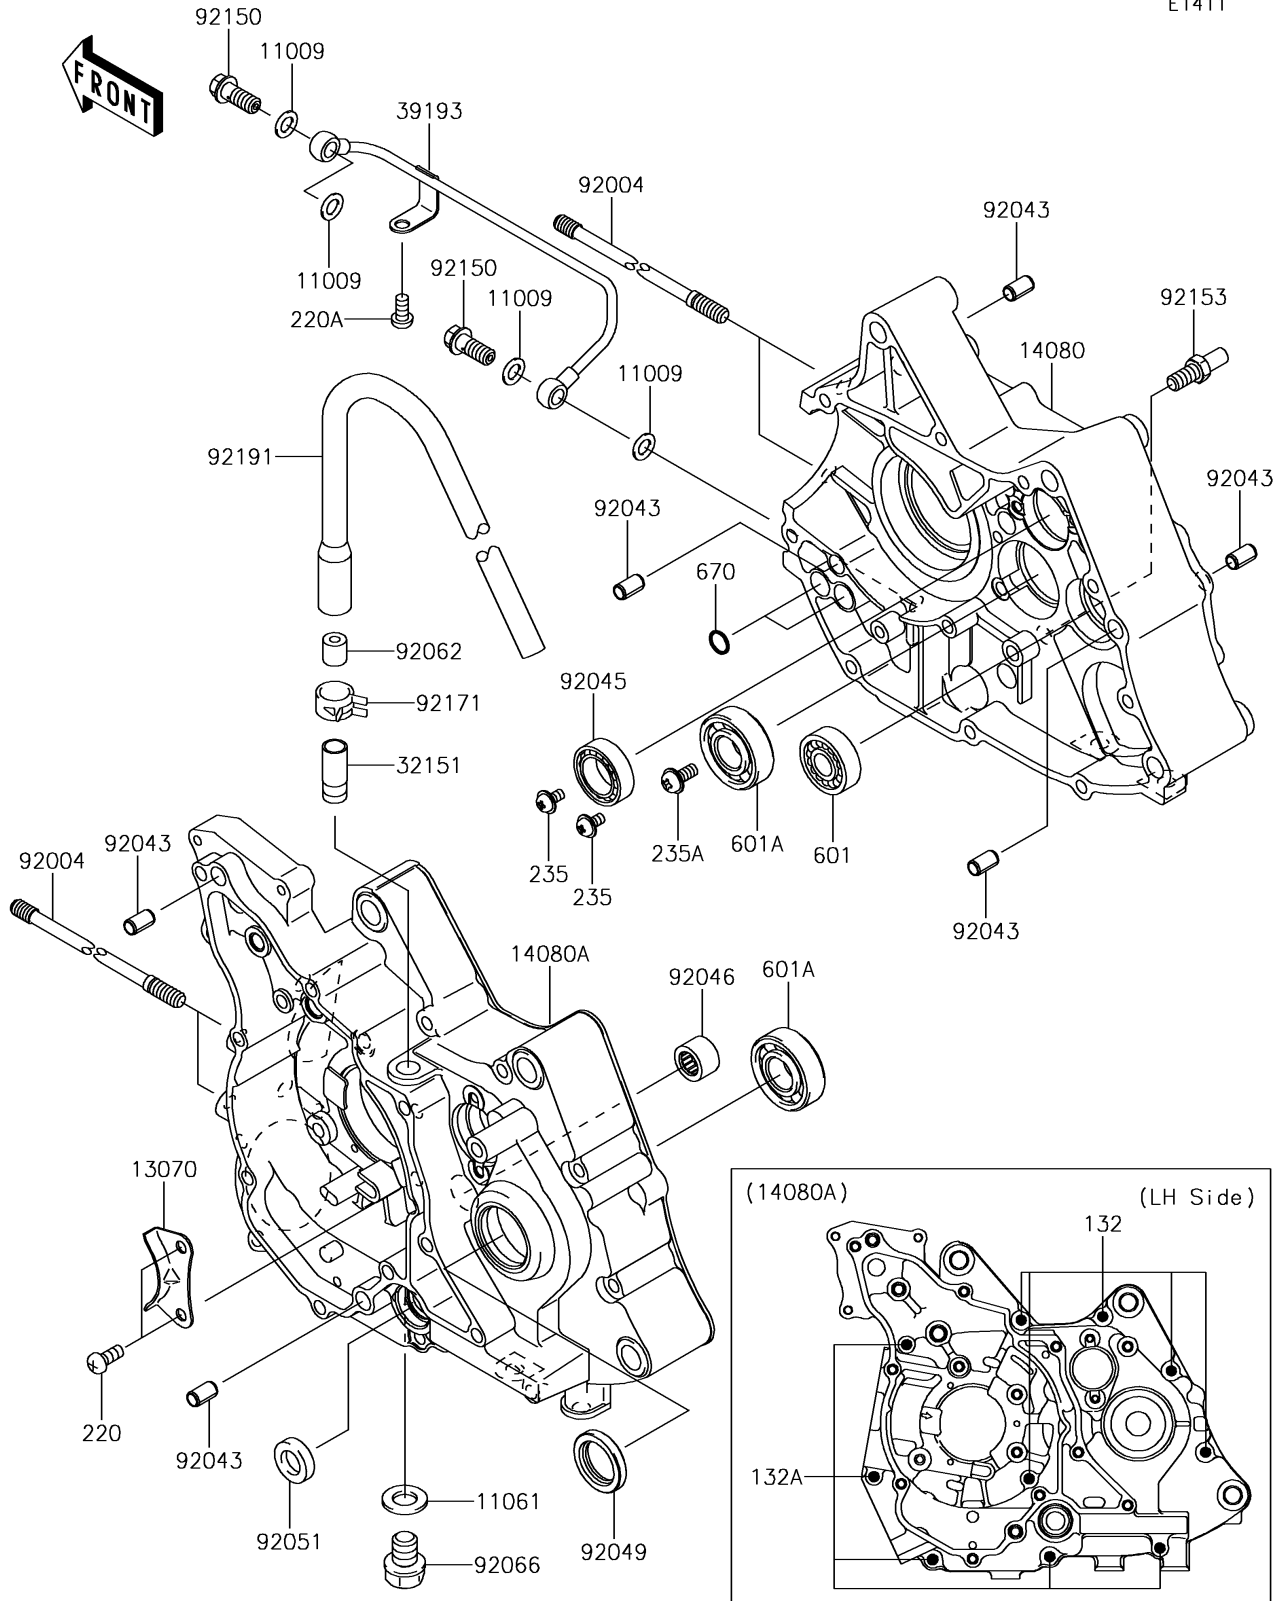

2017 KLX[®]110L

PARTS DIAGRAM

Crankcase

E1411

2017 KLX[®]110L

PARTS LIST

Crankcase

Kawasaki

Let the Good Times Roll[®]

ITEM NAME

PART NUMBER

QUANTITY
