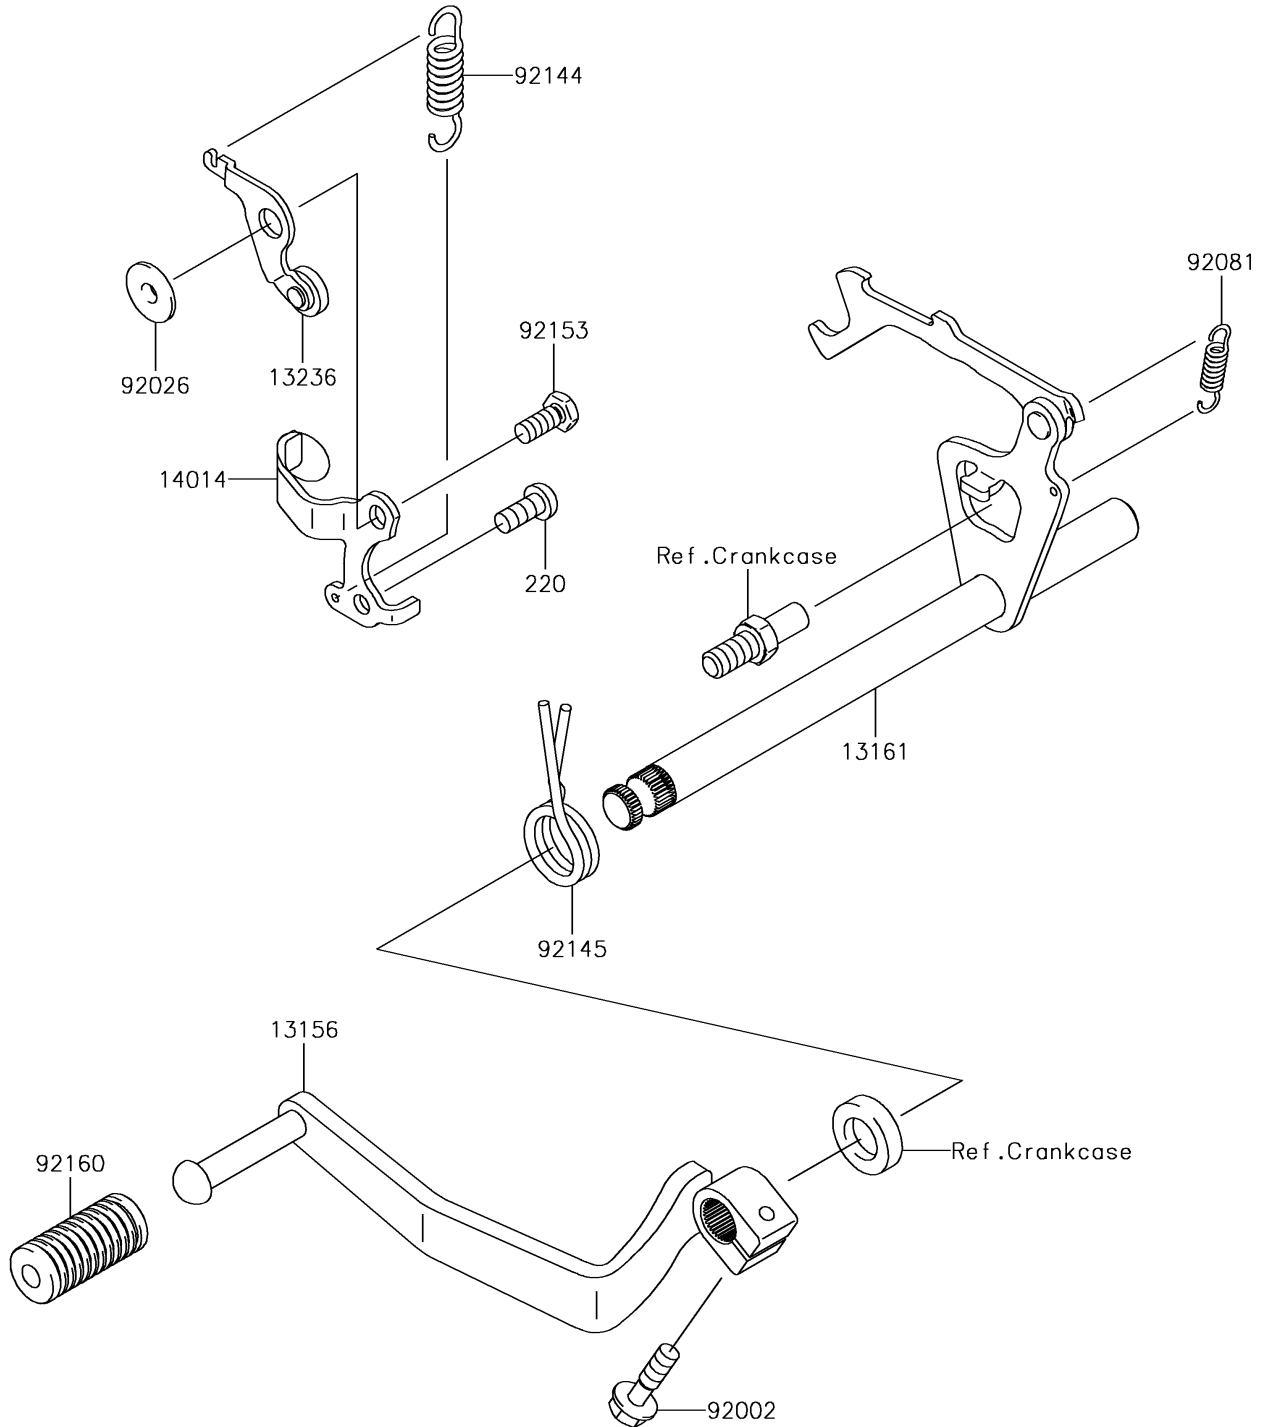

2019 KLX[®]110L

PARTS DIAGRAM

Gear Change Mechanism

E1370

2019 KLX[®]110L

PARTS LIST

Gear Change Mechanism

ITEM NAME

PART NUMBER

QUANTITY
